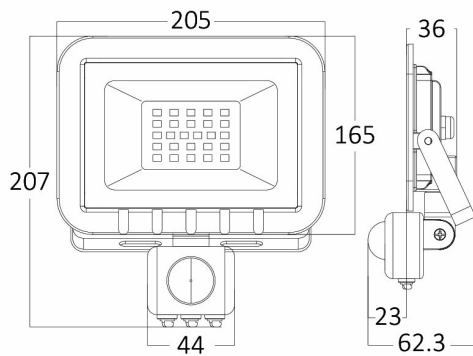

Braytron

PRODUCT DATASHEET

MODEL NO BT60-25002

DESCRIPTION BRY-FLOOD-SC-50W-GRY-3000K-SNS-IP54-LED FLOODLIGHT

Luminare is intended to use in outdoor applications

BRAYTRON SRL

Bulavardul iuliu maniu, Nr.616, Sector 6, 061129, Bucuresti-ROMANIA

Electrical Characteristics

Lifetime	:	20000 h
Voltage	:	220-240V
Power Factor	:	>0,9
Material	:	Aluminium
Working Temperature	:	-20 C+40 C
Frequency	:	50-60 Hz

Package Informations

N.W.	:	5,46 kgs
G.W.	:	7,35 kgs
PCS/CTN	:	10 pcs
Length	:	430 mm
Width	:	340 mm
Height	:	235 mm
EAN	:	5949097706066

Product Characteristics

Wattage	:	50 w
Color Temperature	:	3000K
Quse Lumen	:	4200 lm
Color Rendering Index (CRI)	:	>70
Energy Efficiency Level	:	F
Beam Angle	:	120° Degrees
Color Category	:	Warm White

Dimensions & Weight

P. Length	:	205 mm
P. Width	:	36 mm
P. Height	:	207 mm
Weight	:	546 gr

Sensor Informations

Sensor Type	:	Motion
Detection Distance	:	2m-8m
Detection Speed	:	0,6-1,5m/s
Installation Height	:	1,8m-2,5m
Time Delay	:	10sec-7min
Lux	:	10-2000 lux