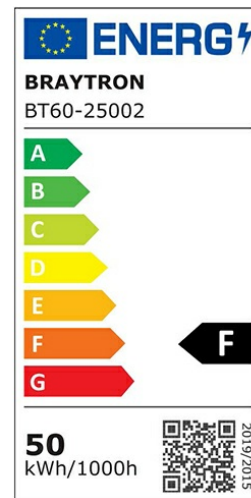

Braytron

PRODUCT DATASHEET

MODEL NO BT60-25002

DESCRIPTION BRY-FLOOD-SC-50W-GRY-3000K-SNS-IP54-LED FLOODLIGHT

Luminare is intended to use in outdoor applications

BRAYTRON SRL

Bulavardul iuliu maniu, Nr.616, Sector 6, 061129, Bucuresti-ROMANIA

info@braytron.com

www.braytron.com

General Characteristics

Model No	:	BT60-25002
Main Family	:	Outdoor Lighting
Sub Family	:	LED Floodlight
Type	:	Flood
Body Color	:	Grey
Lamp Shape	:	Directional
Dimmable	:	Not-Dimmable
Light Source	:	LED
Warranty	:	2 years
Class	:	Class I
IP	:	IP54
IK	:	IK06

Electrical Characteristics

Lifetime	:	20000 h
Voltage	:	220-240V
Power Factor	:	>0,9
Material	:	Aluminium
Working Temperature	:	-20 C+40 C
Frequency	:	50-60 Hz

Package Informations

N.W.	:	5,46 kgs
G.W.	:	7,35 kgs
PCS/CTN	:	10 pcs
Length	:	430 mm
Width	:	340 mm
Height	:	235 mm
EAN	:	5949097706066

Product Characteristics

Wattage	:	50 w
Color Temperature	:	3000K
Quse Lumen	:	4200 lm
Color Rendering Index (CRI)	:	>70
Energy Efficiency Level	:	F
Beam Angle	:	120° Degrees
Color Category	:	Warm White