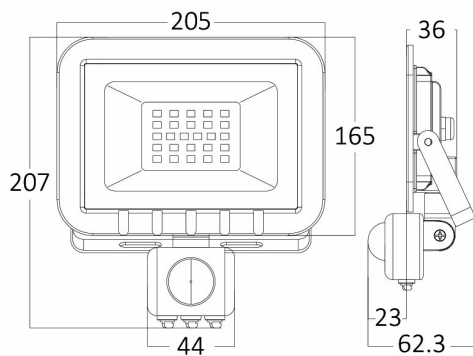

PRODUCT DATASHEET

MODEL NO BT60-25002

DESCRIPTION BRY-FLOOD-SC-50W-GRY-3000K-SNS-IP54-LED FLOODLIGHT

Luminare is intended to use in outdoor applications

General Characteristics

Model No	:	BT60-25002
Main Family	:	Outdoor Lighting
Sub Family	:	LED Floodlight
Type	:	Flood
Body Color	:	Grey
Lamp Shape	:	Directional
Dimmable	:	Not-Dimmable
Light Source	:	LED
Warranty	:	2 years
Class	:	Class I
IP	:	IP54
IK	:	IK06

Electrical Characteristics

Lifetime	:	20000 h
Voltage	:	220-240V
Power Factor	:	>0,9
Material	:	Aluminium
Working Temperature	:	-20 C+40 C
Frequency	:	50-60 Hz

Package Informations

N.W.	:	5,46 kgs
G.W.	:	7,35 kgs
PCS/CTN	:	10 pcs
Length	:	430 mm
Width	:	340 mm
Height	:	235 mm
EAN	:	5949097706066

Product Characteristics

Wattage	:	50 w
Color Temperature	:	3000K
Quse Lumen	:	4200 lm
Color Rendering Index (CRI)	:	>70
Energy Efficiency Level	:	F
Beam Angle	:	120° Degrees
Color Category	:	Warm White

Dimensions & Weight

P. Length	:	205 mm
P. Width	:	36 mm
P. Height	:	207 mm
Weight	:	546 gr

Sensor Informations

Sensor Type	:	Motion
Detection Distance	:	2m-8m
Detection Speed	:	0,6-1,5m/s
Installation Height	:	1,8m-2,5m
Time Delay	:	10sec-7min
Lux	:	10-2000 lux