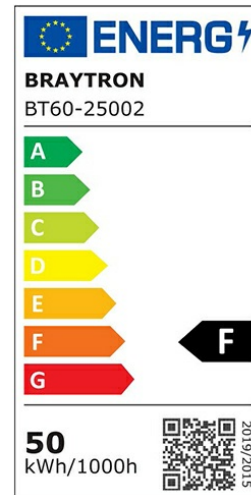

PRODUCT DATASHEET

MODEL NO BT60-25002

DESCRIPTION BRY-FLOOD-SC-50W-GRY-3000K-SNS-IP54-LED FLOODLIGHT

Luminare is intended to use in outdoor applications

General Characteristics

Model No	:	BT60-25002
Main Family	:	Outdoor Lighting
Sub Family	:	LED Floodlight
Type	:	Flood
Body Color	:	Grey
Lamp Shape	:	Directional
Dimmable	:	Not-Dimmable
Light Source	:	LED
Warranty	:	2 years
Class	:	Class I
IP	:	IP54
IK	:	IK06

Electrical Characteristics

Lifetime	:	20000 h
Voltage	:	220-240V
Power Factor	:	>0,9
Material	:	Aluminium
Working Temperature	:	-20 C+40 C
Frequency	:	50-60 Hz

Package Informations

N.W.	:	5,46 kgs
G.W.	:	7,35 kgs
PCS/CTN	:	10 pcs
Length	:	430 mm
Width	:	340 mm
Height	:	235 mm
EAN	:	5949097706066

Product Characteristics

Wattage	:	50 w
Color Temperature	:	3000K
Quse Lumen	:	4200 lm
Color Rendering Index (CRI)	:	>70
Energy Efficiency Level	:	F
Beam Angle	:	120° Degrees
Color Category	:	Warm White

Dimensions & Weight

P. Length	:	205 mm
P. Width	:	36 mm
P. Height	:	207 mm
Weight	:	546 gr

Sensor Informations

Sensor Type	:	Motion
Detection Distance	:	2m-8m
Detection Speed	:	0,6-1,5m/s
Installation Height	:	1,8m-2,5m
Time Delay	:	10sec-7min
Lux	:	10-2000 lux