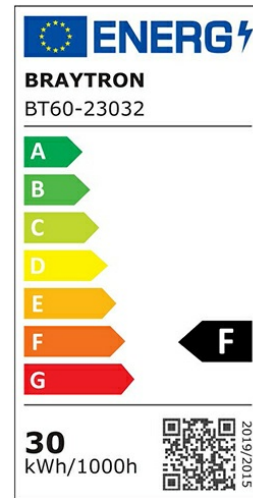

Braytron

PRODUCT DATASHEET

MODEL NO BT60-23032

DESCRIPTION BRY-FLOOD-SC-30W-GRY-6500K-SNS-IP54-LED FLOODLIGHT

Luminare is intended to use in outdoor applications

BRAYTRON SRL

Bulavardul iuliu maniu, Nr.616, Sector 6, 061129, Bucuresti-ROMANIA

info@braytron.com

www.braytron.com

Page 1-2

General Characteristics

Model No	:	BT60-23032
Main Family	:	Outdoor Lighting
Sub Family	:	LED Floodlight
Type	:	Flood
Body Color	:	Grey
Lamp Shape	:	Directional
Dimmable	:	Not-Dimmable
Light Source	:	LED
Warranty	:	2 years
Class	:	Class I
IP	:	IP54
IK	:	IK06

Electrical Characteristics

Lifetime	:	20000 h
Voltage	:	220-240V
Power Factor	:	>0,9
Material	:	Aluminium
Working Temperature	:	-20 C+40 C
Frequency	:	50-60 Hz

Package Informations

N.W.	:	7,58 kgs
G.W.	:	9,65 kgs
PCS/CTN	:	20 pcs
Length	:	340 mm
Width	:	340 mm
Height	:	400 mm
EAN	:	5949097706981

Product Characteristics

Wattage	:	30 w
Color Temperature	:	6500K
Quse Lumen	:	2550 lm
Color Rendering Index (CRI)	:	>70
Energy Efficiency Level	:	F
Beam Angle	:	120° Degrees
Color Category	:	Cool White