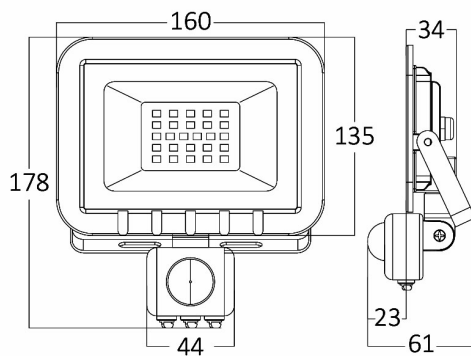

PRODUCT DATASHEET

MODEL NO BT60-23032

DESCRIPTION BRY-FLOOD-SC-30W-GRY-6500K-SNS-IP54-LED FLOODLIGHT

Luminare is intended to use in outdoor applications

General Characteristics

Model No	:	BT60-23032
Main Family	:	Outdoor Lighting
Sub Family	:	LED Floodlight
Type	:	Flood
Body Color	:	Grey
Lamp Shape	:	Directional
Dimmable	:	Not-Dimmable
Light Source	:	LED
Warranty	:	2 years
Class	:	Class I
IP	:	IP54
IK	:	IK06

Electrical Characteristics

Lifetime	:	20000 h
Voltage	:	220-240V
Power Factor	:	>0,9
Material	:	Aluminium
Working Temperature	:	-20 C+40 C
Frequency	:	50-60 Hz

Package Informations

N.W.	:	7,58 kgs
G.W.	:	9,65 kgs
PCS/CTN	:	20 pcs
Length	:	340 mm
Width	:	340 mm
Height	:	400 mm
EAN	:	5949097706981

Product Characteristics

Wattage	:	30 w
Color Temperature	:	6500K
Quse Lumen	:	2550 lm
Color Rendering Index (CRI)	:	>70
Energy Efficiency Level	:	F
Beam Angle	:	120° Degrees
Color Category	:	Cool White

Dimensions & Weight

P. Length	:	160 mm
P. Width	:	34 mm
P. Height	:	178 mm
Weight	:	379 gr

Sensor Informations

Sensor Type	:	Motion
Detection Distance	:	2m-8m
Detection Speed	:	0,6-1,5m/s
Installation Height	:	1,8m-2,5m
Time Delay	:	10sec-7min
Lux	:	10-2000 lux