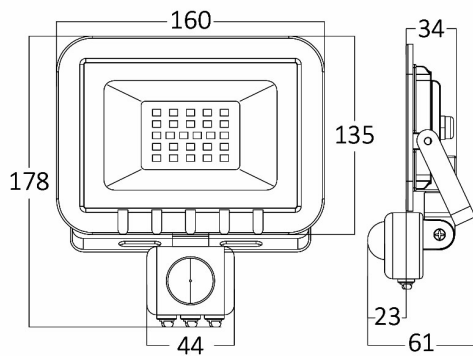

Braytron

PRODUCT DATASHEET

MODEL NO BT60-23032

DESCRIPTION BRY-FLOOD-SC-30W-GRY-6500K-SNS-IP54-LED FLOODLIGHT

Luminare is intended to use in outdoor applications

BRAYTRON SRL

Bulavardul iuliu maniu, Nr.616, Sector 6, 061129, Bucuresti-ROMANIA

Electrical Characteristics

Lifetime	:	20000 h
Voltage	:	220-240V
Power Factor	:	>0,9
Material	:	Aluminium
Working Temperature	:	-20 C+40 C
Frequency	:	50-60 Hz

Package Informations

N.W.	:	7,58 kgs
G.W.	:	9,65 kgs
PCS/CTN	:	20 pcs
Length	:	340 mm
Width	:	340 mm
Height	:	400 mm
EAN	:	5949097706981

Product Characteristics

Wattage	:	30 w
Color Temperature	:	6500K
Quse Lumen	:	2550 lm
Color Rendering Index (CRI)	:	>70
Energy Efficiency Level	:	F
Beam Angle	:	120° Degrees
Color Category	:	Cool White

Dimensions & Weight

P. Length	:	160 mm
P. Width	:	34 mm
P. Height	:	178 mm
Weight	:	379 gr

Sensor Informations

Sensor Type	:	Motion
Detection Distance	:	2m-8m
Detection Speed	:	0,6-1,5m/s
Installation Height	:	1,8m-2,5m
Time Delay	:	10sec-7min
Lux	:	10-2000 lux