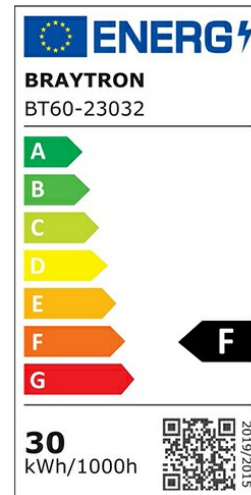

PRODUCT DATASHEET

MODEL NO BT60-23032

DESCRIPTION BRY-FLOOD-SC-30W-GRY-6500K-SNS-IP54-LED FLOODLIGHT

Luminare is intended to use in outdoor applications

General Characteristics

Model No	:	BT60-23032
Main Family	:	Outdoor Lighting
Sub Family	:	LED Floodlight
Type	:	Flood
Body Color	:	Grey
Lamp Shape	:	Directional
Dimmable	:	Not-Dimmable
Light Source	:	LED
Warranty	:	2 years
Class	:	Class I
IP	:	IP54
IK	:	IK06

Electrical Characteristics

Lifetime	:	20000 h
Voltage	:	220-240V
Power Factor	:	>0,9
Material	:	Aluminium
Working Temperature	:	-20 C+40 C
Frequency	:	50-60 Hz

Package Informations

N.W.	:	7,58 kgs
G.W.	:	9,65 kgs
PCS/CTN	:	20 pcs
Length	:	340 mm
Width	:	340 mm
Height	:	400 mm
EAN	:	5949097706981

Product Characteristics

Wattage	:	30 w
Color Temperature	:	6500K
Quse Lumen	:	2550 lm
Color Rendering Index (CRI)	:	>70
Energy Efficiency Level	:	F
Beam Angle	:	120° Degrees
Color Category	:	Cool White

Dimensions & Weight

P. Length	:	160 mm
P. Width	:	34 mm
P. Height	:	178 mm
Weight	:	379 gr

Sensor Informations

Sensor Type	:	Motion
Detection Distance	:	2m-8m
Detection Speed	:	0,6-1,5m/s
Installation Height	:	1,8m-2,5m
Time Delay	:	10sec-7min
Lux	:	10-2000 lux