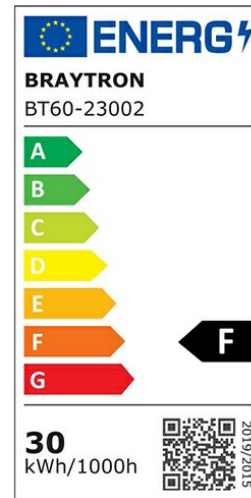

Braytron

PRODUCT DATASHEET

MODEL NO BT60-23002

DESCRIPTION BRY-FLOOD-SC-30W-GRY-3000K-SNS-IP54-LED FLOODLIGHT

Luminare is intended to use in outdoor applications

BRAYTRON SRL

Bulavardul iuliu maniu, Nr.616, Sector 6, 061129, Bucuresti-ROMANIA

info@braytron.com

www.braytron.com

Page 1-2

General Characteristics

Model No	:	BT60-23002
Main Family	:	Outdoor Lighting
Sub Family	:	LED Floodlight
Type	:	Flood
Body Color	:	Grey
Lamp Shape	:	Directional
Dimmable	:	Not-Dimmable
Light Source	:	LED
Warranty	:	2 years
Class	:	Class I
IP	:	IP54
IK	:	IK06

Electrical Characteristics

Lifetime	:	20000 h
Voltage	:	220-240V
Power Factor	:	>0,9
Material	:	Aluminium
Working Temperature	:	-20 C+40 C
Frequency	:	50-60 Hz

Package Informations

N.W.	:	7,58 kgs
G.W.	:	9,65 kgs
PCS/CTN	:	20 pcs
Length	:	340 mm
Width	:	340 mm
Height	:	400 mm
EAN	:	5949097707322

Product Characteristics

Wattage	:	30 w
Color Temperature	:	3000K
Quse Lumen	:	2550 lm
Color Rendering Index (CRI)	:	>70
Energy Efficiency Level	:	F
Beam Angle	:	120° Degrees
Color Category	:	Warm White