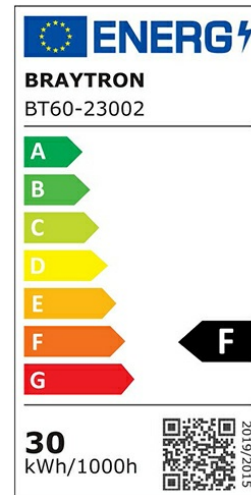

## PRODUCT DATASHEET

MODEL NO BT60-23002

DESCRIPTION BRY-FLOOD-SC-30W-GRY-3000K-SNS-IP54-LED FLOODLIGHT

Luminare is intended to use in outdoor applications

### General Characteristics

Model No	:	BT60-23002
Main Family	:	Outdoor Lighting
Sub Family	:	LED Floodlight
Type	:	Flood
Body Color	:	Grey
Lamp Shape	:	Directional
Dimmable	:	Not-Dimmable
Light Source	:	LED
Warranty	:	2 years
Class	:	Class I
IP	:	IP54
IK	:	IK06

### Electrical Characteristics

Lifetime	:	20000 h
Voltage	:	220-240V
Power Factor	:	>0,9
Material	:	Aluminium
Working Temperature	:	-20 C+40 C
Frequency	:	50-60 Hz

### Product Characteristics

Wattage	:	30 w
Color Temperature	:	3000K
Quse Lumen	:	2550 lm
Color Rendering Index (CRI)	:	>70
Energy Efficiency Level	:	F
Beam Angle	:	120° Degrees
Color Category	:	Warm White