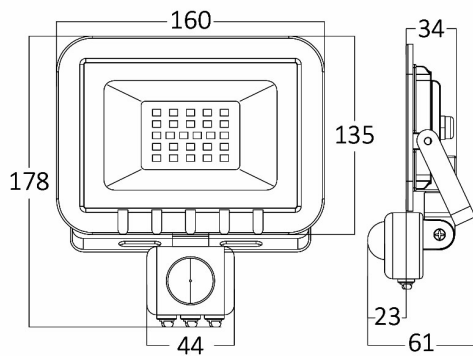

Braytron

PRODUCT DATASHEET

MODEL NO BT60-23002

DESCRIPTION BRY-FLOOD-SC-30W-GRY-3000K-SNS-IP54-LED FLOODLIGHT

Luminare is intended to use in outdoor applications

BRAYTRON SRL

Bulavardul iuliu maniu, Nr.616, Sector 6, 061129, Bucuresti-ROMANIA

Electrical Characteristics

Lifetime	:	20000 h
Voltage	:	220-240V
Power Factor	:	>0,9
Material	:	Aluminium
Working Temperature	:	-20 C+40 C
Frequency	:	50-60 Hz

Package Informations

N.W.	:	7,58 kgs
G.W.	:	9,65 kgs
PCS/CTN	:	20 pcs
Length	:	340 mm
Width	:	340 mm
Height	:	400 mm
EAN	:	5949097707322

Product Characteristics

Wattage	:	30 w
Color Temperature	:	3000K
Quse Lumen	:	2550 lm
Color Rendering Index (CRI)	:	>70
Energy Efficiency Level	:	F
Beam Angle	:	120° Degrees
Color Category	:	Warm White

Dimensions & Weight

P. Length	:	160 mm
P. Width	:	34 mm
P. Height	:	178 mm
Weight	:	379 gr

Sensor Informations

Sensor Type	:	Motion
Detection Distance	:	2m-8m
Detection Speed	:	0,6-1,5m/s
Installation Height	:	1,8m-2,5m
Time Delay	:	10sec-7min
Lux	:	10-2000 lux