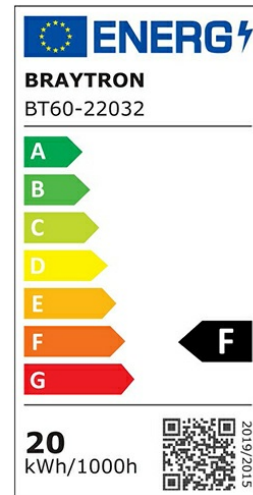

## PRODUCT DATASHEET

MODEL NO BT60-22032

DESCRIPTION BRY-FLOOD-SC-20W-GRY-6500K-SNS-IP54-LED FLOODLIGHT

Luminare is intended to use in outdoor applications

### General Characteristics

Model No	:	BT60-22032
Main Family	:	Outdoor Lighting
Sub Family	:	LED Floodlight
Type	:	Flood
Body Color	:	Grey
Lamp Shape	:	Directional
Dimmable	:	Not-Dimmable
Light Source	:	LED
Warranty	:	2 years
Class	:	Class I
IP	:	IP54
IK	:	IK06

### Electrical Characteristics

Lifetime	:	20000 h
Voltage	:	220-240V
Power Factor	:	>0,9
Material	:	Aluminium
Working Temperature	:	-20 C+40 C
Frequency	:	50-60 Hz

### Product Characteristics

Wattage	:	20 w
Color Temperature	:	6500K
Quse Lumen	:	1620 lm
Color Rendering Index (CRI)	:	>70
Energy Efficiency Level	:	F
Beam Angle	:	120° Degrees
Color Category	:	Cool White