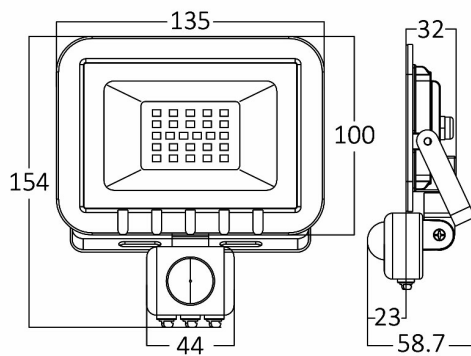

Braytron

PRODUCT DATASHEET

MODEL NO BT60-22032

DESCRIPTION BRY-FLOOD-SC-20W-GRY-6500K-SNS-IP54-LED FLOODLIGHT

IP54

SENSOR

Luminare is intended to use in outdoor applications

BRAYTRON SRL

Bulavardul iuliu maniu, Nr.616, Sector 6, 061129, Bucuresti-ROMANIA

info@braytron.com

www.braytron.com

Page 1-2

General Characteristics

Model No	:	BT60-22032
Main Family	:	Outdoor Lighting
Sub Family	:	LED Floodlight
Type	:	Flood
Body Color	:	Grey
Lamp Shape	:	Directional
Dimmable	:	Not-Dimmable
Light Source	:	LED
Warranty	:	2 years
Class	:	Class I
IP	:	IP54
IK	:	IK06

Electrical Characteristics

Lifetime	:	20000 h
Voltage	:	220-240V
Power Factor	:	>0,9
Material	:	Aluminium
Working Temperature	:	-20 C+40 C
Frequency	:	50-60 Hz

Package Informations

N.W.	:	7,98 kgs
G.W.	:	10,25 kgs
PCS/CTN	:	30 pcs
Length	:	430 mm
Width	:	330 mm
Height	:	340 mm
EAN	:	5949097715464

Dimensions & Weight

P. Length	:	135 mm
P. Width	:	31 mm
P. Height	:	154 mm
Weight	:	266 gr

Sensor Informations

Sensor Type	:	Motion
Detection Distance	:	2m-8m
Detection Speed	:	0,6-1,5m/s
Installation Height	:	1,8m-2,5m
Time Delay	:	10sec-7min
Lux	:	10-2000 lux