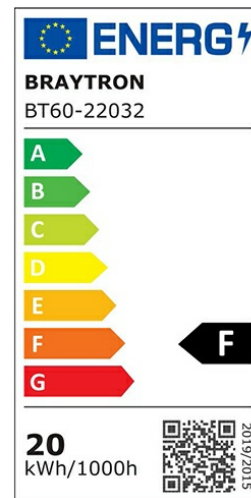

Braytron

PRODUCT DATASHEET

MODEL NO BT60-22032

DESCRIPTION BRY-FLOOD-SC-20W-GRY-6500K-SNS-IP54-LED FLOODLIGHT

IP54

SENSOR

Luminare is intended to use in outdoor applications

BRAYTRON SRL

Bulavardul iuliu maniu, Nr.616, Sector 6, 061129, Bucuresti-ROMANIA

info@braytron.com

www.braytron.com

Page 1-2

General Characteristics

Model No	:	BT60-22032
Main Family	:	Outdoor Lighting
Sub Family	:	LED Floodlight
Type	:	Flood
Body Color	:	Grey
Lamp Shape	:	Directional
Dimmable	:	Not-Dimmable
Light Source	:	LED
Warranty	:	2 years
Class	:	Class I
IP	:	IP54
IK	:	IK06

Electrical Characteristics

Lifetime	:	20000 h
Voltage	:	220-240V
Power Factor	:	>0,9
Material	:	Aluminium
Working Temperature	:	-20 C+40 C
Frequency	:	50-60 Hz

Package Informations

N.W.	:	7,98 kgs
G.W.	:	10,25 kgs
PCS/CTN	:	30 pcs
Length	:	430 mm
Width	:	330 mm
Height	:	340 mm
EAN	:	5949097715464

Product Characteristics

Wattage	:	20 w
Color Temperature	:	6500K
Quse Lumen	:	1620 lm
Color Rendering Index (CRI)	:	>70
Energy Efficiency Level	:	F
Beam Angle	:	120° Degrees
Color Category	:	Cool White