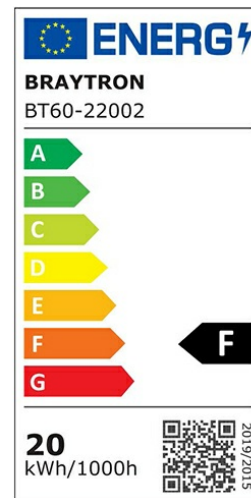

Braytron

PRODUCT DATASHEET

MODEL NO BT60-22002

DESCRIPTION BRY-FLOOD-SC-20W-GRY-3000K-SNS-IP54-LED FLOODLIGHT

IP54

SENSOR

Luminare is intended to use in outdoor applications

BRAYTRON SRL

Bulavardul iuliu maniu, Nr.616, Sector 6, 061129, Bucuresti-ROMANIA

info@braytron.com

www.braytron.com

Page 1-2

General Characteristics

Model No	:	BT60-22002
Main Family	:	Outdoor Lighting
Sub Family	:	LED Floodlight
Type	:	Flood
Body Color	:	Grey
Lamp Shape	:	Directional
Dimmable	:	Not-Dimmable
Light Source	:	LED
Warranty	:	2 years
Class	:	Class I
IP	:	IP54
IK	:	IK06

Electrical Characteristics

Lifetime	:	20000 h
Voltage	:	220-240V
Power Factor	:	>0,9
Material	:	Aluminium
Working Temperature	:	-20 C+40 C
Frequency	:	50-60 Hz

Package Informations

N.W.	:	7,98 kgs
G.W.	:	10,25 kgs
PCS/CTN	:	30 pcs
Length	:	430 mm
Width	:	330 mm
Height	:	340 mm
EAN	:	5949097719684

Product Characteristics

Wattage	:	20 w
Color Temperature	:	3000K
Quse Lumen	:	1620 lm
Color Rendering Index (CRI)	:	>70
Energy Efficiency Level	:	F
Beam Angle	:	120° Degrees
Color Category	:	Warm White