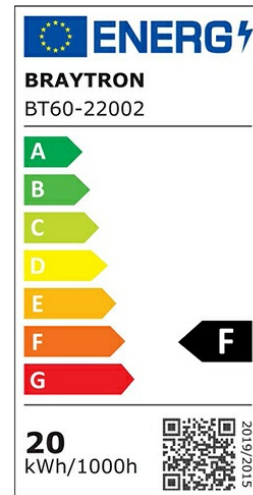

PRODUCT DATASHEET

MODEL NO BT60-22002

DESCRIPTION BRY-FLOOD-SC-20W-GRY-3000K-SNS-IP54-LED FLOODLIGHT

Luminare is intended to use in outdoor applications

General Characteristics

Model No	:	BT60-22002
Main Family	:	Outdoor Lighting
Sub Family	:	LED Floodlight
Type	:	Flood
Body Color	:	Grey
Lamp Shape	:	Directional
Dimmable	:	Not-Dimmable
Light Source	:	LED
Warranty	:	2 years
Class	:	Class I
IP	:	IP54
IK	:	IK06

Electrical Characteristics

Lifetime	:	20000 h
Voltage	:	220-240V
Power Factor	:	>0,9
Material	:	Aluminium
Working Temperature	:	-20 C+40 C
Frequency	:	50-60 Hz

Package Informations

N.W.	:	7,98 kgs
G.W.	:	10,25 kgs
PCS/CTN	:	30 pcs
Length	:	430 mm
Width	:	330 mm
Height	:	340 mm
EAN	:	5949097719684

Product Characteristics

Wattage	:	20 w
Color Temperature	:	3000K
Quse Lumen	:	1620 lm
Color Rendering Index (CRI)	:	>70
Energy Efficiency Level	:	F
Beam Angle	:	120° Degrees
Color Category	:	Warm White

Dimensions & Weight

P. Length	:	135 mm
P. Width	:	31 mm
P. Height	:	154 mm
Weight	:	266 gr

Sensor Informations

Sensor Type	:	Motion
Detection Distance	:	2m-8m
Detection Speed	:	0,6-1,5m/s
Installation Height	:	1,8m-2,5m
Time Delay	:	10sec-7min
Lux	:	10-2000 lux