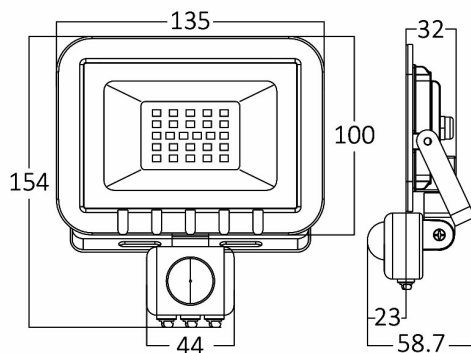

Braytron

PRODUCT DATASHEET

MODEL NO BT60-22002

DESCRIPTION BRY-FLOOD-SC-20W-GRY-3000K-SNS-IP54-LED FLOODLIGHT

IP54

SENSOR

Luminare is intended to use in outdoor applications

BRAYTRON SRL

Electrical Characteristics

Lifetime	:	20000 h
Voltage	:	220-240V
Power Factor	:	>0,9
Material	:	Aluminium
Working Temperature	:	-20 C+40 C
Frequency	:	50-60 Hz

Package Informations

N.W.	:	7,98 kgs
G.W.	:	10,25 kgs
PCS/CTN	:	30 pcs
Length	:	430 mm
Width	:	330 mm
Height	:	340 mm
EAN	:	5949097719684

Product Characteristics

Wattage	:	20 w
Color Temperature	:	3000K
Quse Lumen	:	1620 lm
Color Rendering Index (CRI)	:	>70
Energy Efficiency Level	:	F
Beam Angle	:	120° Degrees
Color Category	:	Warm White

Dimensions & Weight

P. Length	:	135 mm
P. Width	:	31 mm
P. Height	:	154 mm
Weight	:	266 gr

Sensor Informations

Sensor Type	:	Motion
Detection Distance	:	2m-8m
Detection Speed	:	0,6-1,5m/s
Installation Height	:	1,8m-2,5m
Time Delay	:	10sec-7min
Lux	:	10-2000 lux