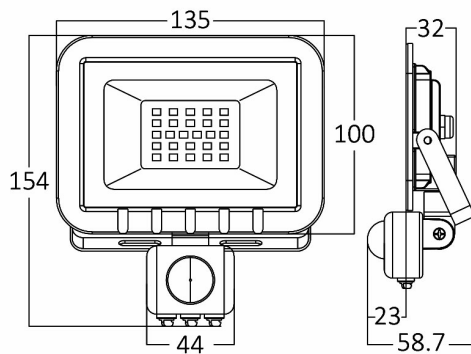

PRODUCT DATASHEET

MODEL NO BT60-22002

DESCRIPTION BRY-FLOOD-SC-20W-GRY-3000K-SNS-IP54-LED FLOODLIGHT

Luminare is intended to use in outdoor applications

General Characteristics

Model No	:	BT60-22002
Main Family	:	Outdoor Lighting
Sub Family	:	LED Floodlight
Type	:	Flood
Body Color	:	Grey
Lamp Shape	:	Directional
Dimmable	:	Not-Dimmable
Light Source	:	LED
Warranty	:	2 years
Class	:	Class I
IP	:	IP54
IK	:	IK06

Electrical Characteristics

Lifetime	:	20000 h
Voltage	:	220-240V
Power Factor	:	>0,9
Material	:	Aluminium
Working Temperature	:	-20 C+40 C
Frequency	:	50-60 Hz

Package Informations

N.W.	:	7,98 kgs
G.W.	:	10,25 kgs
PCS/CTN	:	30 pcs
Length	:	430 mm
Width	:	330 mm
Height	:	340 mm
EAN	:	5949097719684

Product Characteristics

Wattage	:	20 w
Color Temperature	:	3000K
Quse Lumen	:	1620 lm
Color Rendering Index (CRI)	:	>70
Energy Efficiency Level	:	F
Beam Angle	:	120° Degrees
Color Category	:	Warm White

Dimensions & Weight

P. Length	:	135 mm
P. Width	:	31 mm
P. Height	:	154 mm
Weight	:	266 gr

Sensor Informations

Sensor Type	:	Motion
Detection Distance	:	2m-8m
Detection Speed	:	0,6-1,5m/s
Installation Height	:	1,8m-2,5m
Time Delay	:	10sec-7min
Lux	:	10-2000 lux