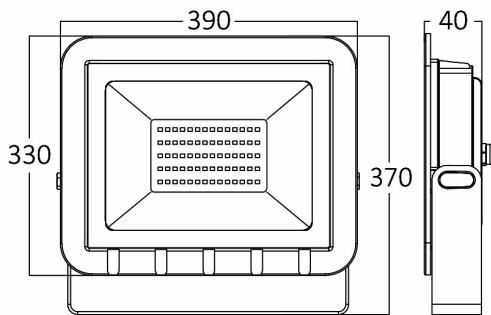

## PRODUCT DATASHEET

MODEL NO BT60-19632

DESCRIPTION BRY-FLOOD-SD-200W-GRY-6500K-IP65-LED FLOODLIGHT

Luminare is intended to use in outdoor applications

### General Characteristics

Model No	:	BT60-19632
Main Family	:	Outdoor Lighting
Sub Family	:	LED Floodlight
Type	:	Flood
Body Color	:	Grey
Lamp Shape	:	Directional
Dimmable	:	Not-Dimmable
Light Source	:	LED
Warranty	:	2 years
Class	:	Class I
IP	:	IP65
IK	:	IK06

### Package Informations

N.W.	:	9,75 kgs
G.W.	:	10,90 kgs
PCS/CTN	:	3 pcs
Length	:	350 mm
Width	:	200 mm
Height	:	415 mm
EAN	:	5949097719646

### Dimensions & Weight

P. Length	:	390 mm
P. Width	:	40 mm
P. Height	:	370 mm
Weight	:	3250 gr