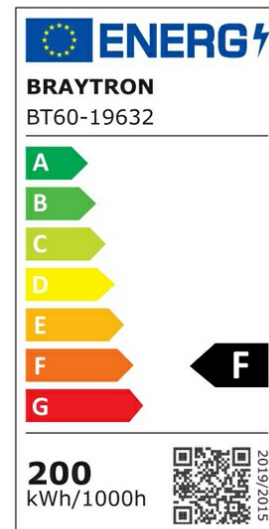

## PRODUCT DATASHEET

MODEL NO BT60-19632

DESCRIPTION BRY-FLOOD-SD-200W-GRY-6500K-IP65-LED FLOODLIGHT

Luminare is intended to use in outdoor applications

### General Characteristics

Model No	:	BT60-19632
Main Family	:	Outdoor Lighting
Sub Family	:	LED Floodlight
Type	:	Flood
Body Color	:	Grey
Lamp Shape	:	Directional
Dimmable	:	Not-Dimmable
Light Source	:	LED
Warranty	:	2 years
Class	:	Class I
IP	:	IP65
IK	:	IK06

### Electrical Characteristics

Lifetime	:	20000 h
Voltage	:	220-240V
Power Factor	:	>0,9
Material	:	Aluminium
Working Temperature	:	-20 C+40 C
Frequency	:	50-60 Hz

### Product Characteristics

Wattage	:	200 w
Color Temperature	:	6500K
Quse Lumen	:	17200 lm
Color Rendering Index (CRI)	:	>70
Energy Efficiency Level	:	F
Beam Angle	:	120° Degrees
Color Category	:	Cool White