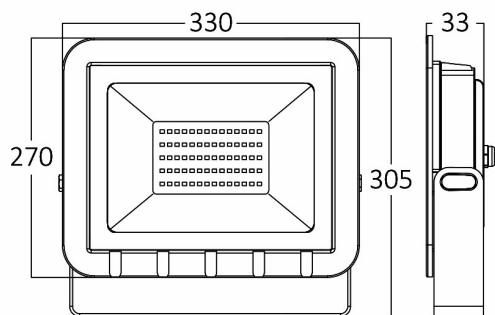

PRODUCT DATASHEET

MODEL NO BT60-19432

DESCRIPTION BRY-FLOOD-SD-150W-GRY-6500K-IP65-LED FLOODLIGHT

Luminare is intended to use in outdoor applications

General Characteristics

Model No	:	BT60-19432
Main Family	:	Outdoor Lighting
Sub Family	:	LED Floodlight
Type	:	Flood
Body Color	:	Grey
Lamp Shape	:	Directional
Dimmable	:	Not-Dimmable
Light Source	:	LED
Warranty	:	2 years
Class	:	Class I
IP	:	IP65
IK	:	IK06

Electrical Characteristics

Lifetime	:	20000 h
Voltage	:	220-240V
Power Factor	:	>0,9
Material	:	Aluminium
Working Temperature	:	-20 C+40 C
Frequency	:	50-60 Hz

Package Informations

N.W.	:	5,37 kgs
G.W.	:	6,05 kgs
PCS/CTN	:	3 pcs
Length	:	290 mm
Width	:	200 mm
Height	:	355 mm
EAN	:	5949097719615

Product Characteristics

Wattage	:	150 w
Color Temperature	:	6500K
Quse Lumen	:	13000 lm
Color Rendering Index (CRI)	:	>70
Energy Efficiency Level	:	F
Beam Angle	:	120° Degrees
Color Category	:	Cool White

Dimensions & Weight

P. Length	:	330 mm
P. Width	:	33 mm
P. Height	:	305 mm
Weight	:	1790 gr