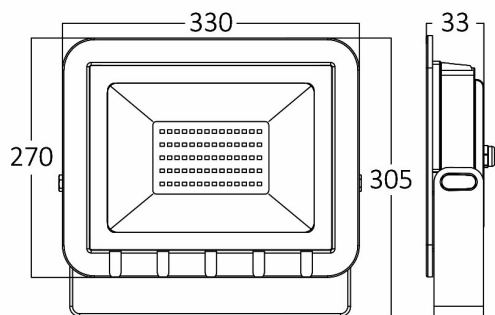

## PRODUCT DATASHEET

MODEL NO BT60-19402

DESCRIPTION BRY-FLOOD-SD-150W-GRY-3000K-IP65-LED FLOODLIGHT

Luminare is intended to use in outdoor applications

### General Characteristics

Model No	:	BT60-19402
Main Family	:	Outdoor Lighting
Sub Family	:	LED Floodlight
Type	:	Flood
Body Color	:	Grey
Lamp Shape	:	Directional
Dimmable	:	Not-Dimmable
Light Source	:	LED
Warranty	:	2 years
Class	:	Class I
IP	:	IP65
IK	:	IK06

### Package Informations

N.W.	:	5,37 kgs
G.W.	:	6,05 kgs
PCS/CTN	:	3 pcs
Length	:	290 mm
Width	:	200 mm
Height	:	355 mm
EAN	:	5949097719592

### Dimensions & Weight

P. Length	:	330 mm
P. Width	:	33 mm
P. Height	:	305 mm
Weight	:	1790 gr