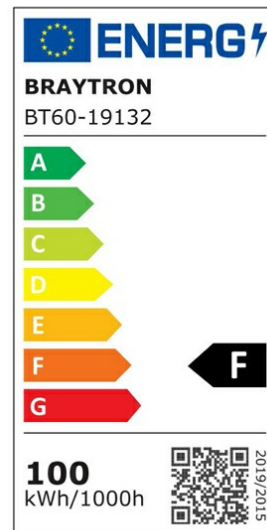

Braytron

PRODUCT DATASHEET

MODEL NO BT60-19132

DESCRIPTION BRY-FLOOD-SD-100W-GRY-6500K-IP65-LED FLOODLIGHT

Luminare is intended to use in outdoor applications

BRAYTRON SRL

Bulavardul iuliu maniu, Nr.616, Sector 6, 061129, Bucuresti-ROMANIA

info@braytron.com

www.braytron.com

General Characteristics

Model No	:	BT60-19132
Main Family	:	Outdoor Lighting
Sub Family	:	LED Floodlight
Type	:	Flood
Body Color	:	Grey
Lamp Shape	:	Directional
Dimmable	:	Not-Dimmable
Light Source	:	LED
Warranty	:	2 years
Class	:	Class I
IP	:	IP65
IK	:	IK06

Electrical Characteristics

Lifetime	:	20000 h
Voltage	:	220-240V
Power Factor	:	>0,9
Material	:	Aluminium
Working Temperature	:	-20 C+40 C
Frequency	:	50-60 Hz

Package Informations

N.W.	:	6,07 kgs
G.W.	:	6,85 kgs
PCS/CTN	:	5 pcs
Length	:	320 mm
Width	:	252 mm
Height	:	310 mm
EAN	:	5949097717598

Product Characteristics

Wattage	:	100 w
Color Temperature	:	6500K
Quse Lumen	:	8500 lm
Color Rendering Index (CRI)	:	>70
Energy Efficiency Level	:	F
Beam Angle	:	120° Degrees
Color Category	:	Cool White