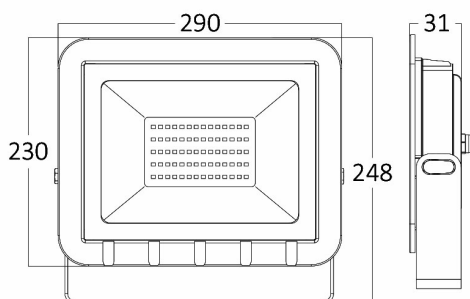

PRODUCT DATASHEET

MODEL NO BT60-19132

DESCRIPTION BRY-FLOOD-SD-100W-GRY-6500K-IP65-LED FLOODLIGHT

Luminare is intended to use in outdoor applications

General Characteristics

Model No	:	BT60-19132
Main Family	:	Outdoor Lighting
Sub Family	:	LED Floodlight
Type	:	Flood
Body Color	:	Grey
Lamp Shape	:	Directional
Dimmable	:	Not-Dimmable
Light Source	:	LED
Warranty	:	2 years
Class	:	Class I
IP	:	IP65
IK	:	IK06

Electrical Characteristics

Lifetime	:	20000 h
Voltage	:	220-240V
Power Factor	:	>0,9
Material	:	Aluminium
Working Temperature	:	-20 C+40 C
Frequency	:	50-60 Hz

Package Informations

N.W.	:	6,07 kgs
G.W.	:	6,85 kgs
PCS/CTN	:	5 pcs
Length	:	320 mm
Width	:	252 mm
Height	:	310 mm
EAN	:	5949097717598

Product Characteristics

Wattage	:	100 w
Color Temperature	:	6500K
Quse Lumen	:	8500 lm
Color Rendering Index (CRI)	:	>70
Energy Efficiency Level	:	F
Beam Angle	:	120° Degrees
Color Category	:	Cool White

Dimensions & Weight

P. Length	:	290 mm
P. Width	:	31 mm
P. Height	:	248 mm
Weight	:	1214 gr