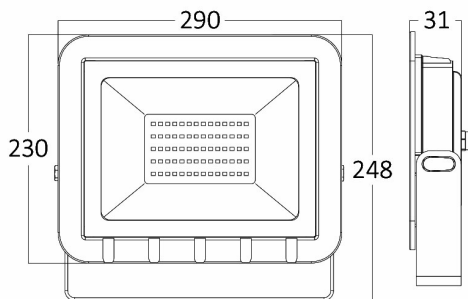

Braytron

PRODUCT DATASHEET

MODEL NO BT60-19132

DESCRIPTION BRY-FLOOD-SD-100W-GRY-6500K-IP65-LED FLOODLIGHT

Luminare is intended to use in outdoor applications

BRAYTRON SRL

Bulavardul iuliu maniu, Nr.616, Sector 6, 061129, Bucuresti-ROMANIA

Electrical Characteristics

Lifetime	:	20000 h
Voltage	:	220-240V
Power Factor	:	>0,9
Material	:	Aluminium
Working Temperature	:	-20 C+40 C
Frequency	:	50-60 Hz

Package Informations

N.W.	:	6,07 kgs
G.W.	:	6,85 kgs
PCS/CTN	:	5 pcs
Length	:	320 mm
Width	:	252 mm
Height	:	310 mm
EAN	:	5949097717598

Product Characteristics

Wattage	:	100 w
Color Temperature	:	6500K
Quse Lumen	:	8500 lm
Color Rendering Index (CRI)	:	>70
Energy Efficiency Level	:	F
Beam Angle	:	120° Degrees
Color Category	:	Cool White

Dimensions & Weight

P. Length	:	290 mm
P. Width	:	31 mm
P. Height	:	248 mm
Weight	:	1214 gr