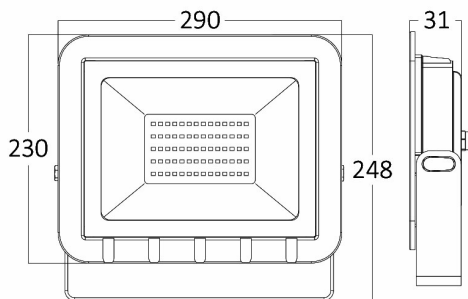

Braytron

PRODUCT DATASHEET

MODEL NO BT60-19102

DESCRIPTION BRY-FLOOD-SD-100W-GRY-3000K-IP65-LED FLOODLIGHT

Luminare is intended to use in outdoor applications

BRAYTRON SRL

Bulavardul iuliu maniu, Nr.616, Sector 6, 061129, Bucuresti-ROMANIA

Electrical Characteristics

Lifetime	:	20000 h
Voltage	:	220-240V
Power Factor	:	>0,9
Material	:	Aluminium
Working Temperature	:	-20 C+40 C
Frequency	:	50-60 Hz

Package Informations

N.W.	:	6,07 kgs
G.W.	:	6,85 kgs
PCS/CTN	:	5 pcs
Length	:	320 mm
Width	:	252 mm
Height	:	310 mm
EAN	:	5949097718847

Product Characteristics

Wattage	:	100 w
Color Temperature	:	3000K
Quse Lumen	:	8500 lm
Color Rendering Index (CRI)	:	>70
Energy Efficiency Level	:	F
Beam Angle	:	120° Degrees
Color Category	:	Warm White

Dimensions & Weight

P. Length	:	290 mm
P. Width	:	31 mm
P. Height	:	248 mm
Weight	:	1214 gr