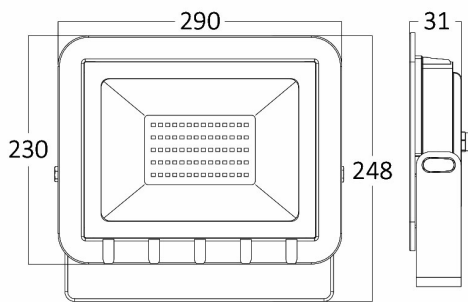

PRODUCT DATASHEET

MODEL NO BT60-19102

DESCRIPTION BRY-FLOOD-SD-100W-GRY-3000K-IP65-LED FLOODLIGHT

Luminare is intended to use in outdoor applications

General Characteristics

Model No	:	BT60-19102
Main Family	:	Outdoor Lighting
Sub Family	:	LED Floodlight
Type	:	Flood
Body Color	:	Grey
Lamp Shape	:	Directional
Dimmable	:	Not-Dimmable
Light Source	:	LED
Warranty	:	2 years
Class	:	Class I
IP	:	IP65
IK	:	IK06

Electrical Characteristics

Lifetime	:	20000 h
Voltage	:	220-240V
Power Factor	:	>0,9
Material	:	Aluminium
Working Temperature	:	-20 C+40 C
Frequency	:	50-60 Hz

Package Informations

N.W.	:	6,07 kgs
G.W.	:	6,85 kgs
PCS/CTN	:	5 pcs
Length	:	320 mm
Width	:	252 mm
Height	:	310 mm
EAN	:	5949097718847

Product Characteristics

Wattage	:	100 w
Color Temperature	:	3000K
Quse Lumen	:	8500 lm
Color Rendering Index (CRI)	:	>70
Energy Efficiency Level	:	F
Beam Angle	:	120° Degrees
Color Category	:	Warm White

Dimensions & Weight

P. Length	:	290 mm
P. Width	:	31 mm
P. Height	:	248 mm
Weight	:	1214 gr