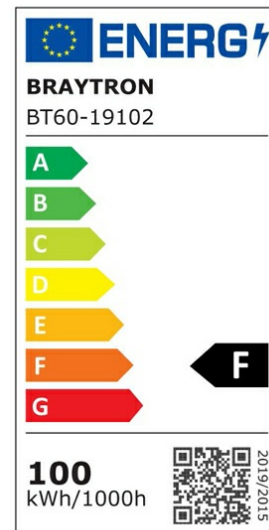

Braytron

PRODUCT DATASHEET

MODEL NO BT60-19102

DESCRIPTION BRY-FLOOD-SD-100W-GRY-3000K-IP65-LED FLOODLIGHT

Luminare is intended to use in outdoor applications

BRAYTRON SRL

Bulavardul iuliu maniu, Nr.616, Sector 6, 061129, Bucuresti-ROMANIA

info@braytron.com

www.braytron.com

General Characteristics

Model No	:	BT60-19102
Main Family	:	Outdoor Lighting
Sub Family	:	LED Floodlight
Type	:	Flood
Body Color	:	Grey
Lamp Shape	:	Directional
Dimmable	:	Not-Dimmable
Light Source	:	LED
Warranty	:	2 years
Class	:	Class I
IP	:	IP65
IK	:	IK06

Electrical Characteristics

Lifetime	:	20000 h
Voltage	:	220-240V
Power Factor	:	>0,9
Material	:	Aluminium
Working Temperature	:	-20 C+40 C
Frequency	:	50-60 Hz

Package Informations

N.W.	:	6,07 kgs
G.W.	:	6,85 kgs
PCS/CTN	:	5 pcs
Length	:	320 mm
Width	:	252 mm
Height	:	310 mm
EAN	:	5949097718847

Product Characteristics

Wattage	:	100 w
Color Temperature	:	3000K
Quse Lumen	:	8500 lm
Color Rendering Index (CRI)	:	>70
Energy Efficiency Level	:	F
Beam Angle	:	120° Degrees
Color Category	:	Warm White