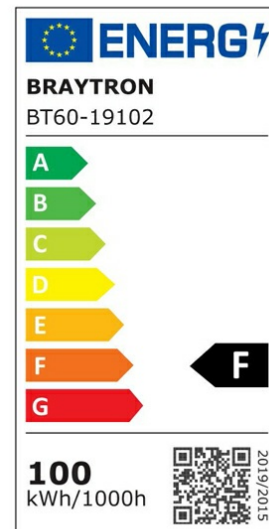

PRODUCT DATASHEET

MODEL NO BT60-19102

DESCRIPTION BRY-FLOOD-SD-100W-GRY-3000K-IP65-LED FLOODLIGHT

Luminare is intended to use in outdoor applications

General Characteristics

Model No	:	BT60-19102
Main Family	:	Outdoor Lighting
Sub Family	:	LED Floodlight
Type	:	Flood
Body Color	:	Grey
Lamp Shape	:	Directional
Dimmable	:	Not-Dimmable
Light Source	:	LED
Warranty	:	2 years
Class	:	Class I
IP	:	IP65
IK	:	IK06

Electrical Characteristics

Lifetime	:	20000 h
Voltage	:	220-240V
Power Factor	:	>0,9
Material	:	Aluminium
Working Temperature	:	-20 C+40 C
Frequency	:	50-60 Hz

Package Informations

N.W.	:	6,07 kgs
G.W.	:	6,85 kgs
PCS/CTN	:	5 pcs
Length	:	320 mm
Width	:	252 mm
Height	:	310 mm
EAN	:	5949097718847

Product Characteristics

Wattage	:	100 w
Color Temperature	:	3000K
Quse Lumen	:	8500 lm
Color Rendering Index (CRI)	:	>70
Energy Efficiency Level	:	F
Beam Angle	:	120° Degrees
Color Category	:	Warm White

Dimensions & Weight

P. Length	:	290 mm
P. Width	:	31 mm
P. Height	:	248 mm
Weight	:	1214 gr