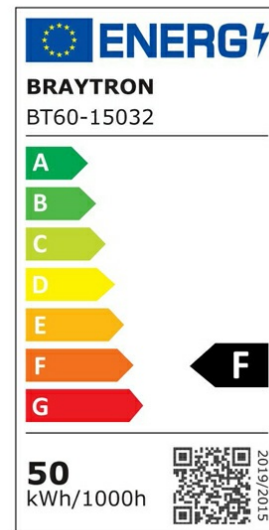

## PRODUCT DATASHEET

MODEL NO BT60-15052

DESCRIPTION BRY-FLOOD-SD-50W-GRY-GRN-IP65-LED FLOODLIGHT

Luminare is intended to use in outdoor applications

BRAYTRON SRL

Bulavardul iuliu maniu, Nr.616, Sector 6, 061129, Bucuresti-ROMANIA

### General Characteristics

Model No	:	BT60-15052
Main Family	:	Outdoor Lighting
Sub Family	:	LED Floodlight
Type	:	Flood
Body Color	:	Grey
Lamp Shape	:	Directional
Dimmable	:	Not-Dimmable
Light Source	:	LED
Warranty	:	2 years
Class	:	Class I
IP	:	IP65
IK	:	IK06

### Electrical Characteristics

Lifetime	:	20000 h
Voltage	:	220-240V
Power Factor	:	>0,9
Material	:	Aluminium
Working Temperature	:	-20 C+40 C
Frequency	:	50-60 Hz

### Product Characteristics

Wattage	:	50 w
Color Temperature	:	Green
Color Rendering Index (CRI)	:	>70
Energy Efficiency Level	:	F
Beam Angle	:	120° Degrees