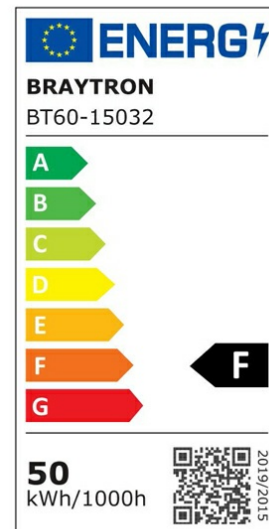

PRODUCT DATASHEET

MODEL NO BT60-15032

DESCRIPTION BRY-FLOOD-SD-50W-GRY-6500K-IP65-LED FLOODLIGHT

Luminare is intended to use in outdoor applications

General Characteristics

Model No	:	BT60-15032
Main Family	:	Outdoor Lighting
Sub Family	:	LED Floodlight
Type	:	Flood
Body Color	:	Grey
Lamp Shape	:	Directional
Dimmable	:	Not-Dimmable
Light Source	:	LED
Warranty	:	2 years
Class	:	Class I
IP	:	IP65
IK	:	IK06

Electrical Characteristics

Lifetime	:	20000 h
Voltage	:	220-240V
Power Factor	:	>0,9
Material	:	Aluminium
Working Temperature	:	-20 C+40 C
Frequency	:	50-60 Hz

Package Informations

N.W.	:	6,20 kgs
G.W.	:	7,05 kgs
PCS/CTN	:	10 pcs
Length	:	355 mm
Width	:	245 mm
Height	:	225 mm
EAN	:	5949097719554

Product Characteristics

Wattage	:	50 w
Color Temperature	:	6500K
Quse Lumen	:	4200 lm
Color Rendering Index (CRI)	:	>70
Energy Efficiency Level	:	F
Beam Angle	:	120° Degrees
Color Category	:	Cool White

Dimensions & Weight

P. Length	:	205 mm
P. Width	:	36 mm
P. Height	:	192 mm
Weight	:	620 gr