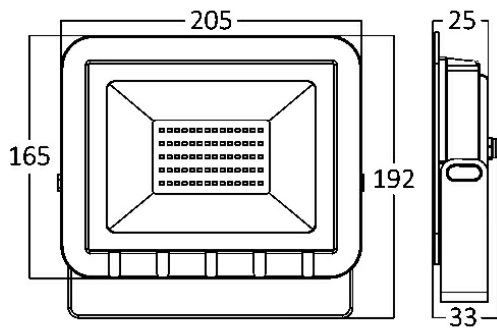

PRODUCT DATASHEET

MODEL NO BT60-15032

DESCRIPTION BRY-FLOOD-SD-50W-GRY-6500K-IP65-LED FLOODLIGHT

Luminare is intended to use in outdoor applications

General Characteristics

Model No	:	BT60-15032
Main Family	:	Outdoor Lighting
Sub Family	:	LED Floodlight
Type	:	Flood
Body Color	:	Grey
Lamp Shape	:	Directional
Dimmable	:	Not-Dimmable
Light Source	:	LED
Warranty	:	2 years
Class	:	Class I
IP	:	IP65
IK	:	IK06

Electrical Characteristics

Lifetime	:	20000 h
Voltage	:	220-240V
Power Factor	:	>0,9
Material	:	Aluminium
Working Temperature	:	-20 C+40 C
Frequency	:	50-60 Hz

Package Informations

N.W.	:	6,20 kgs
G.W.	:	7,05 kgs
PCS/CTN	:	10 pcs
Length	:	355 mm
Width	:	245 mm
Height	:	225 mm
EAN	:	5949097719554

Product Characteristics

Wattage	:	50 w
Color Temperature	:	6500K
Quse Lumen	:	4200 lm
Color Rendering Index (CRI)	:	>70
Energy Efficiency Level	:	F
Beam Angle	:	120° Degrees
Color Category	:	Cool White

Dimensions & Weight

P. Length	:	205 mm
P. Width	:	36 mm
P. Height	:	192 mm
Weight	:	620 gr