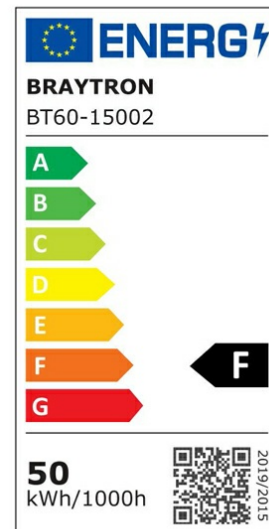

PRODUCT DATASHEET

MODEL NO BT60-15002

DESCRIPTION BRY-FLOOD-SD-50W-GRY-3000K-IP65-LED FLOODLIGHT

Luminare is intended to use in outdoor applications

General Characteristics

Model No	:	BT60-15002
Main Family	:	Outdoor Lighting
Sub Family	:	LED Floodlight
Type	:	Flood
Body Color	:	Grey
Lamp Shape	:	Directional
Dimmable	:	Not-Dimmable
Light Source	:	LED
Warranty	:	2 years
Class	:	Class I
IP	:	IP65
IK	:	IK06

Electrical Characteristics

Lifetime	:	20000 h
Voltage	:	220-240V
Power Factor	:	>0,9
Material	:	Aluminium
Working Temperature	:	-20 C+40 C
Frequency	:	50-60 Hz

Package Informations

N.W.	:	6,20 kgs
G.W.	:	7,05 kgs
PCS/CTN	:	10 pcs
Length	:	355 mm
Width	:	245 mm
Height	:	225 mm
EAN	:	5949097719530

Product Characteristics

Wattage	:	50 w
Color Temperature	:	3000K
Quse Lumen	:	4200 lm
Color Rendering Index (CRI)	:	>70
Energy Efficiency Level	:	F
Beam Angle	:	120° Degrees
Color Category	:	Warm White

Dimensions & Weight

P. Length	:	205 mm
P. Width	:	36 mm
P. Height	:	192 mm
Weight	:	620 gr