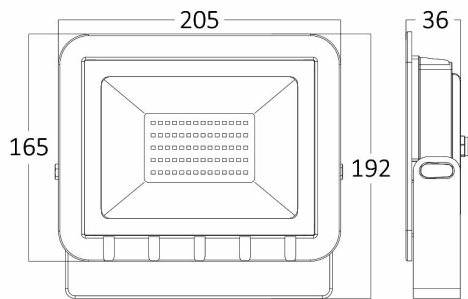

PRODUCT DATASHEET

MODEL NO BT60-15002

DESCRIPTION BRY-FLOOD-SD-50W-GRY-3000K-IP65-LED FLOODLIGHT

Luminare is intended to use in outdoor applications

General Characteristics

Model No	:	BT60-15002
Main Family	:	Outdoor Lighting
Sub Family	:	LED Floodlight
Type	:	Flood
Body Color	:	Grey
Lamp Shape	:	Directional
Dimmable	:	Not-Dimmable
Light Source	:	LED
Warranty	:	2 years
Class	:	Class I
IP	:	IP65
IK	:	IK06

Electrical Characteristics

Lifetime	:	20000 h
Voltage	:	220-240V
Power Factor	:	>0,9
Material	:	Aluminium
Working Temperature	:	-20 C+40 C
Frequency	:	50-60 Hz

Package Informations

N.W.	:	6,20 kgs
G.W.	:	7,05 kgs
PCS/CTN	:	10 pcs
Length	:	355 mm
Width	:	245 mm
Height	:	225 mm
EAN	:	5949097719530

Product Characteristics

Wattage	:	50 w
Color Temperature	:	3000K
Quse Lumen	:	4200 lm
Color Rendering Index (CRI)	:	>70
Energy Efficiency Level	:	F
Beam Angle	:	120° Degrees
Color Category	:	Warm White

Dimensions & Weight

P. Length	:	205 mm
P. Width	:	36 mm
P. Height	:	192 mm
Weight	:	620 gr