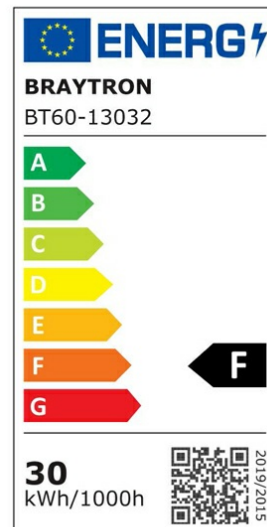

Braytron

PRODUCT DATASHEET

MODEL NO BT60-13032

DESCRIPTION BRY-FLOOD-SD-30W-GRY-6500K-IP65-LED FLOODLIGHT

Luminare is intended to use in outdoor applications

BRAYTRON SRL

Bulavardul Iuliu Maniu, Nr.616, Sector 6, 061129, Bucuresti-ROMANIA

info@braytron.com

www.braytron.com

General Characteristics

Model No	:	BT60-13032
Main Family	:	Outdoor Lighting
Sub Family	:	LED Floodlight
Type	:	Flood
Body Color	:	Grey
Lamp Shape	:	Directional
Dimmable	:	Not-Dimmable
Light Source	:	LED
Warranty	:	2 years
Class	:	Class I
IP	:	IP65
IK	:	IK06

Electrical Characteristics

Lifetime	:	20000 h
Voltage	:	220-240V
Power Factor	:	>0,9
Material	:	Aluminium
Working Temperature	:	-20 C+40 C
Frequency	:	50-60 Hz

Package Informations

N.W.	:	7,36 kgs
G.W.	:	8,70 kgs
PCS/CTN	:	20 pcs
Length	:	290 mm
Width	:	245 mm
Height	:	345 mm
EAN	:	5949097719493

Product Characteristics

Wattage	:	30 w
Color Temperature	:	6500K
Quse Lumen	:	2550 lm
Color Rendering Index (CRI)	:	>70
Energy Efficiency Level	:	F
Beam Angle	:	120° Degrees
Color Category	:	Cool White