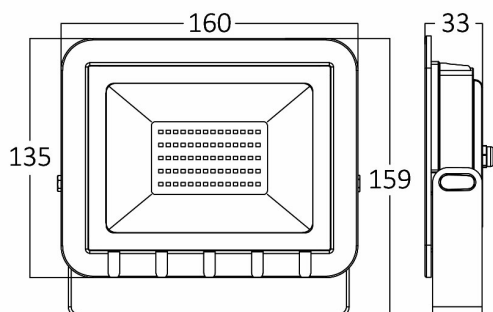

PRODUCT DATASHEET

MODEL NO BT60-13032

DESCRIPTION BRY-FLOOD-SD-30W-GRY-6500K-IP65-LED FLOODLIGHT

Luminare is intended to use in outdoor applications

General Characteristics

Model No	:	BT60-13032
Main Family	:	Outdoor Lighting
Sub Family	:	LED Floodlight
Type	:	Flood
Body Color	:	Grey
Lamp Shape	:	Directional
Dimmable	:	Not-Dimmable
Light Source	:	LED
Warranty	:	2 years
Class	:	Class I
IP	:	IP65
IK	:	IK06

Electrical Characteristics

Lifetime	:	20000 h
Voltage	:	220-240V
Power Factor	:	>0,9
Material	:	Aluminium
Working Temperature	:	-20 C+40 C
Frequency	:	50-60 Hz

Package Informations

N.W.	:	7,36 kgs
G.W.	:	8,70 kgs
PCS/CTN	:	20 pcs
Length	:	290 mm
Width	:	245 mm
Height	:	345 mm
EAN	:	5949097719493

Product Characteristics

Wattage	:	30 w
Color Temperature	:	6500K
Quse Lumen	:	2550 lm
Color Rendering Index (CRI)	:	>70
Energy Efficiency Level	:	F
Beam Angle	:	120° Degrees
Color Category	:	Cool White

Dimensions & Weight

P. Length	:	160 mm
P. Width	:	33 mm
P. Height	:	159 mm
Weight	:	368 gr