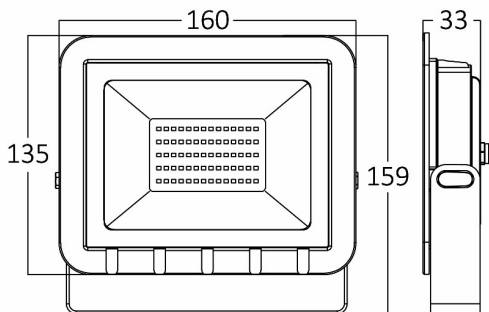

Braytron

PRODUCT DATASHEET

MODEL NO BT60-13032

DESCRIPTION BRY-FLOOD-SD-30W-GRY-6500K-IP65-LED FLOODLIGHT

Luminare is intended to use in outdoor applications

BRAYTRON SRL

Bulavardul Iuliu Maniu, Nr.616, Sector 6, 061129, Bucuresti-ROMANIA

info@braytron.com

www.braytron.com

General Characteristics

Model No	:	BT60-13032
Main Family	:	Outdoor Lighting
Sub Family	:	LED Floodlight
Type	:	Flood
Body Color	:	Grey
Lamp Shape	:	Directional
Dimmable	:	Not-Dimmable
Light Source	:	LED
Warranty	:	2 years
Class	:	Class I
IP	:	IP65
IK	:	IK06

Electrical Characteristics

Lifetime	:	20000 h
Voltage	:	220-240V
Power Factor	:	>0,9
Material	:	Aluminium
Working Temperature	:	-20 C+40 C
Frequency	:	50-60 Hz

Package Informations

N.W.	:	7,36 kgs
G.W.	:	8,70 kgs
PCS/CTN	:	20 pcs
Length	:	290 mm
Width	:	245 mm
Height	:	345 mm
EAN	:	5949097719493

Dimensions & Weight

P. Length	:	160 mm
P. Width	:	33 mm
P. Height	:	159 mm
Weight	:	368 gr