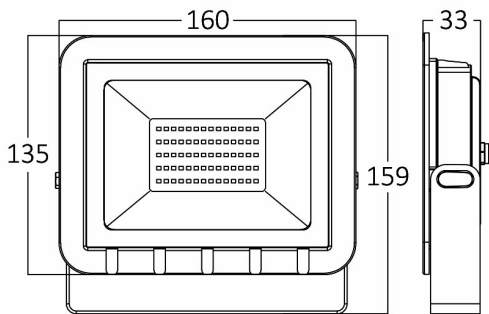

Braytron

PRODUCT DATASHEET

MODEL NO BT60-13002

DESCRIPTION BRY-FLOOD-SD-30W-GRY-3000K-IP65-LED FLOODLIGHT

Luminare is intended to use in outdoor applications

BRAYTRON SRL

Bulavardul iuliu maniu, Nr.616, Sector 6, 061129, Bucuresti-ROMANIA

Electrical Characteristics

Lifetime	:	20000 h
Voltage	:	220-240V
Power Factor	:	>0,9
Material	:	Aluminium
Working Temperature	:	-20 C+40 C
Frequency	:	50-60 Hz

Package Informations

N.W.	:	7,36 kgs
G.W.	:	8,70 kgs
PCS/CTN	:	20 pcs
Length	:	290 mm
Width	:	245 mm
Height	:	345 mm
EAN	:	5949097719479

Product Characteristics

Wattage	:	30 w
Color Temperature	:	3000K
Quse Lumen	:	2550 lm
Color Rendering Index (CRI)	:	>70
Energy Efficiency Level	:	F
Beam Angle	:	120° Degrees
Color Category	:	Warm White

Dimensions & Weight

P. Length	:	160 mm
P. Width	:	33 mm
P. Height	:	159 mm
Weight	:	368 gr