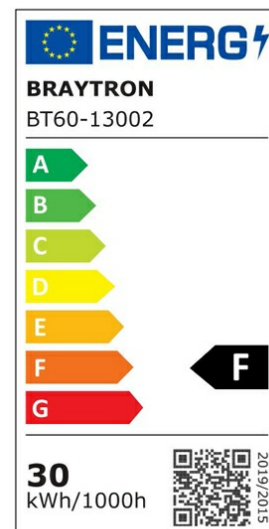

Braytron

PRODUCT DATASHEET

MODEL NO BT60-13002

DESCRIPTION BRY-FLOOD-SD-30W-GRY-3000K-IP65-LED FLOODLIGHT

Luminare is intended to use in outdoor applications

BRAYTRON SRL

Bulavardul Iuliu Maniu, Nr.616, Sector 6, 061129, Bucuresti-ROMANIA

info@braytron.com

www.braytron.com

General Characteristics

Model No	:	BT60-13002
Main Family	:	Outdoor Lighting
Sub Family	:	LED Floodlight
Type	:	Flood
Body Color	:	Grey
Lamp Shape	:	Directional
Dimmable	:	Not-Dimmable
Light Source	:	LED
Warranty	:	2 years
Class	:	Class I
IP	:	IP65
IK	:	IK06

Electrical Characteristics

Lifetime	:	20000 h
Voltage	:	220-240V
Power Factor	:	>0,9
Material	:	Aluminium
Working Temperature	:	-20 C+40 C
Frequency	:	50-60 Hz

Package Informations

N.W.	:	7,36 kgs
G.W.	:	8,70 kgs
PCS/CTN	:	20 pcs
Length	:	290 mm
Width	:	245 mm
Height	:	345 mm
EAN	:	5949097719479

Product Characteristics

Wattage	:	30 w
Color Temperature	:	3000K
Quse Lumen	:	2550 lm
Color Rendering Index (CRI)	:	>70
Energy Efficiency Level	:	F
Beam Angle	:	120° Degrees
Color Category	:	Warm White