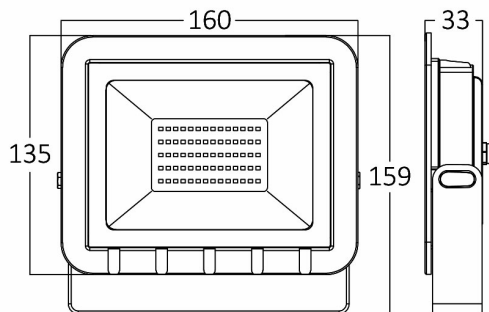

Braytron

PRODUCT DATASHEET

MODEL NO BT60-13002

DESCRIPTION BRY-FLOOD-SD-30W-GRY-3000K-IP65-LED FLOODLIGHT

Luminare is intended to use in outdoor applications

BRAYTRON SRL

Bulavardul Iuliu Maniu, Nr.616, Sector 6, 061129, Bucuresti-ROMANIA

Electrical Characteristics

Lifetime	:	20000 h
Voltage	:	220-240V
Power Factor	:	>0,9
Material	:	Aluminium
Working Temperature	:	-20 C+40 C
Frequency	:	50-60 Hz

Package Informations

N.W.	:	7,36 kgs
G.W.	:	8,70 kgs
PCS/CTN	:	20 pcs
Length	:	290 mm
Width	:	245 mm
Height	:	345 mm
EAN	:	5949097719479

Product Characteristics

Wattage	:	30 w
Color Temperature	:	3000K
Quse Lumen	:	2550 lm
Color Rendering Index (CRI)	:	>70
Energy Efficiency Level	:	F
Beam Angle	:	120° Degrees
Color Category	:	Warm White

Dimensions & Weight

P. Length	:	160 mm
P. Width	:	33 mm
P. Height	:	159 mm
Weight	:	368 gr