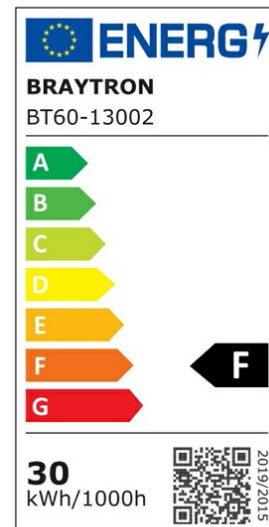

Braytron

PRODUCT DATASHEET

MODEL NO BT60-13002

DESCRIPTION BRY-FLOOD-SD-30W-GRY-3000K-IP65-LED FLOODLIGHT

Luminare is intended to use in outdoor applications

BRAYTRON SRL

Bulavardul iuliu maniu, Nr.616, Sector 6, 061129, Bucuresti-ROMANIA

info@braytron.com

www.braytron.com

Page 1-2

General Characteristics

Model No	:	BT60-13002
Main Family	:	Outdoor Lighting
Sub Family	:	LED Floodlight
Type	:	Flood
Body Color	:	Grey
Lamp Shape	:	Directional
Dimmable	:	Not-Dimmable
Light Source	:	LED
Warranty	:	2 years
Class	:	Class I
IP	:	IP65
IK	:	IK06

Electrical Characteristics

Lifetime	:	20000 h
Voltage	:	220-240V
Power Factor	:	>0,9
Material	:	Aluminium
Working Temperature	:	-20 C+40 C
Frequency	:	50-60 Hz

Package Informations

N.W.	:	7,36 kgs
G.W.	:	8,70 kgs
PCS/CTN	:	20 pcs
Length	:	290 mm
Width	:	245 mm
Height	:	345 mm
EAN	:	5949097719479

Product Characteristics

Wattage	:	30 w
Color Temperature	:	3000K
Quse Lumen	:	2550 lm
Color Rendering Index (CRI)	:	>70
Energy Efficiency Level	:	F
Beam Angle	:	120° Degrees
Color Category	:	Warm White