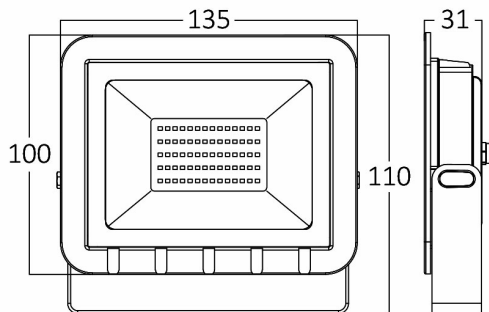

Braytron

PRODUCT DATASHEET

MODEL NO BT60-12032

DESCRIPTION BRY-FLOOD-SD-20W-GRY-6500K-IP65-LED FLOODLIGHT

Luminare is intended to use in outdoor applications

BRAYTRON SRL

Bulavardul iuliu maniu, Nr.616, Sector 6, 061129, Bucuresti-ROMANIA

Electrical Characteristics

Lifetime	:	20000 h
Voltage	:	220-240V
Power Factor	:	>0,9
Material	:	Aluminium
Working Temperature	:	-20 C+40 C
Frequency	:	50-60 Hz

Package Informations

N.W.	:	6,66 kgs
G.W.	:	7,95 kgs
PCS/CTN	:	30 pcs
Length	:	330 mm
Width	:	245 mm
Height	:	295 mm
EAN	:	5949097719431

Product Characteristics

Wattage	:	20 w
Color Temperature	:	6500K
Quse Lumen	:	1620 lm
Color Rendering Index (CRI)	:	>70
Energy Efficiency Level	:	F
Beam Angle	:	120° Degrees
Color Category	:	Cool White

Dimensions & Weight

P. Length	:	135 mm
P. Width	:	31 mm
P. Height	:	110 mm
Weight	:	222 gr