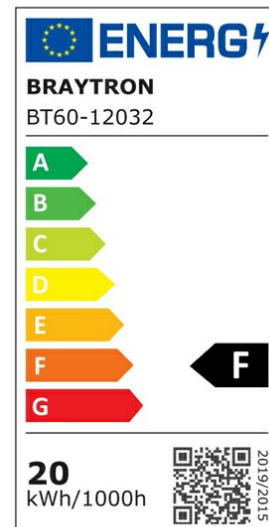

Braytron

PRODUCT DATASHEET

MODEL NO BT60-12032

DESCRIPTION BRY-FLOOD-SD-20W-GRY-6500K-IP65-LED FLOODLIGHT

Luminare is intended to use in outdoor applications

BRAYTRON SRL

Bulavardul iuliu maniu, Nr.616, Sector 6, 061129, Bucuresti-ROMANIA

info@braytron.com

www.braytron.com

General Characteristics

Model No	:	BT60-12032
Main Family	:	Outdoor Lighting
Sub Family	:	LED Floodlight
Type	:	Flood
Body Color	:	Grey
Lamp Shape	:	Directional
Dimmable	:	Not-Dimmable
Light Source	:	LED
Warranty	:	2 years
Class	:	Class I
IP	:	IP65
IK	:	IK06

Electrical Characteristics

Lifetime	:	20000 h
Voltage	:	220-240V
Power Factor	:	>0,9
Material	:	Aluminium
Working Temperature	:	-20 C+40 C
Frequency	:	50-60 Hz

Package Informations

N.W.	:	6,66 kgs
G.W.	:	7,95 kgs
PCS/CTN	:	30 pcs
Length	:	330 mm
Width	:	245 mm
Height	:	295 mm
EAN	:	5949097719431

Product Characteristics

Wattage	:	20 w
Color Temperature	:	6500K
Quse Lumen	:	1620 lm
Color Rendering Index (CRI)	:	>70
Energy Efficiency Level	:	F
Beam Angle	:	120° Degrees
Color Category	:	Cool White