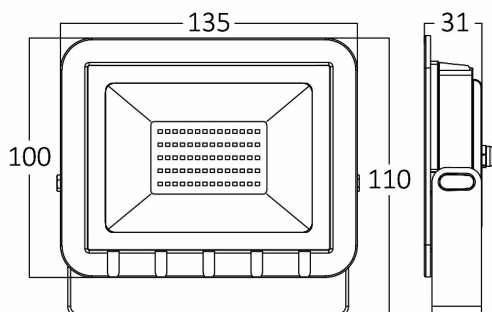

PRODUCT DATASHEET

MODEL NO BT60-12032

DESCRIPTION BRY-FLOOD-SD-20W-GRY-6500K-IP65-LED FLOODLIGHT

Luminare is intended to use in outdoor applications

General Characteristics

Model No	:	BT60-12032
Main Family	:	Outdoor Lighting
Sub Family	:	LED Floodlight
Type	:	Flood
Body Color	:	Grey
Lamp Shape	:	Directional
Dimmable	:	Not-Dimmable
Light Source	:	LED
Warranty	:	2 years
Class	:	Class I
IP	:	IP65
IK	:	IK06

Electrical Characteristics

Lifetime	:	20000 h
Voltage	:	220-240V
Power Factor	:	>0,9
Material	:	Aluminium
Working Temperature	:	-20 C+40 C
Frequency	:	50-60 Hz

Package Informations

N.W.	:	6,66 kgs
G.W.	:	7,95 kgs
PCS/CTN	:	30 pcs
Length	:	330 mm
Width	:	245 mm
Height	:	295 mm
EAN	:	5949097719431

Product Characteristics

Wattage	:	20 w
Color Temperature	:	6500K
Quse Lumen	:	1620 lm
Color Rendering Index (CRI)	:	>70
Energy Efficiency Level	:	F
Beam Angle	:	120° Degrees
Color Category	:	Cool White

Dimensions & Weight

P. Length	:	135 mm
P. Width	:	31 mm
P. Height	:	110 mm
Weight	:	222 gr