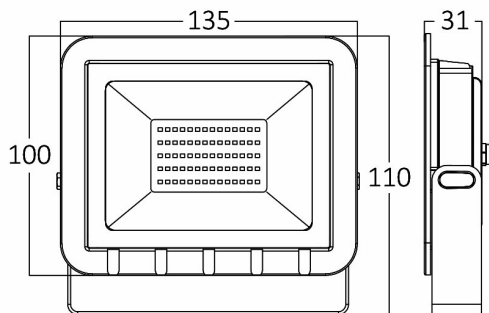

PRODUCT DATASHEET

MODEL NO BT60-12002

DESCRIPTION BRY-FLOOD-SD-20W-GRY-3000K-IP65-LED FLOODLIGHT

Luminare is intended to use in outdoor applications

General Characteristics

Model No	:	BT60-12002
Main Family	:	Outdoor Lighting
Sub Family	:	LED Floodlight
Type	:	Flood
Body Color	:	Grey
Lamp Shape	:	Directional
Dimmable	:	Not-Dimmable
Light Source	:	LED
Warranty	:	2 years
Class	:	Class I
IP	:	IP65
IK	:	IK06

Electrical Characteristics

Lifetime	:	20000 h
Voltage	:	220-240V
Power Factor	:	>0,9
Material	:	Aluminium
Working Temperature	:	-20 C+40 C
Frequency	:	50-60 Hz

Package Informations

N.W.	:	6,66 kgs
G.W.	:	7,95 kgs
PCS/CTN	:	30 pcs
Length	:	330 mm
Width	:	245 mm
Height	:	295 mm
EAN	:	5949097719417

Product Characteristics

Wattage	:	20 w
Color Temperature	:	3000K
Quse Lumen	:	1620 lm
Color Rendering Index (CRI)	:	>70
Energy Efficiency Level	:	F
Beam Angle	:	120° Degrees
Color Category	:	Warm White

Dimensions & Weight

P. Length	:	135 mm
P. Width	:	31 mm
P. Height	:	110 mm
Weight	:	222 gr