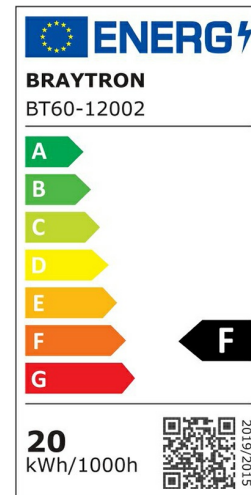

PRODUCT DATASHEET

MODEL NO BT60-12002

DESCRIPTION BRY-FLOOD-SD-20W-GRY-3000K-IP65-LED FLOODLIGHT

Luminare is intended to use in outdoor applications

General Characteristics

Model No	:	BT60-12002
Main Family	:	Outdoor Lighting
Sub Family	:	LED Floodlight
Type	:	Flood
Body Color	:	Grey
Lamp Shape	:	Directional
Dimmable	:	Not-Dimmable
Light Source	:	LED
Warranty	:	2 years
Class	:	Class I
IP	:	IP65
IK	:	IK06

Electrical Characteristics

Lifetime	:	20000 h
Voltage	:	220-240V
Power Factor	:	>0,9
Material	:	Aluminium
Working Temperature	:	-20 C+40 C
Frequency	:	50-60 Hz

Package Informations

N.W.	:	6,66 kgs
G.W.	:	7,95 kgs
PCS/CTN	:	30 pcs
Length	:	330 mm
Width	:	245 mm
Height	:	295 mm
EAN	:	5949097719417

Product Characteristics

Wattage	:	20 w
Color Temperature	:	3000K
Quse Lumen	:	1620 lm
Color Rendering Index (CRI)	:	>70
Energy Efficiency Level	:	F
Beam Angle	:	120° Degrees
Color Category	:	Warm White

Dimensions & Weight

P. Length	:	135 mm
P. Width	:	31 mm
P. Height	:	110 mm
Weight	:	222 gr