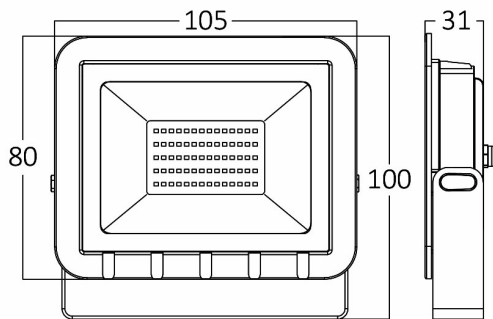

PRODUCT DATASHEET

MODEL NO BT60-11032

DESCRIPTION BRY-FLOOD-SD-10W-GRY-6500K-IP65-LED FLOODLIGHT

Luminare is intended to use in outdoor applications

General Characteristics

Model No	:	BT60-11032
Main Family	:	Outdoor Lighting
Sub Family	:	LED Floodlight
Type	:	Flood
Body Color	:	Grey
Lamp Shape	:	Directional
Dimmable	:	Not-Dimmable
Light Source	:	LED
Warranty	:	2 years
Class	:	Class I
IP	:	IP65
IK	:	IK06

Electrical Characteristics

Lifetime	:	20000 h
Voltage	:	220-240V
Power Factor	:	>0,9
Material	:	Aluminium
Working Temperature	:	-20 C+40 C
Frequency	:	50-60 Hz

Package Informations

N.W.	:	6,20 kgs
G.W.	:	7,65 kgs
PCS/CTN	:	40 pcs
Length	:	350 mm
Width	:	245 mm
Height	:	245 mm
EAN	:	5949097719370

Product Characteristics

Wattage	:	10 w
Color Temperature	:	6500K
Quse Lumen	:	800 lm
Color Rendering Index (CRI)	:	>70
Energy Efficiency Level	:	F
Beam Angle	:	120° Degrees
Color Category	:	Cool White

Dimensions & Weight

P. Length	:	105 mm
P. Width	:	31 mm
P. Height	:	100 mm
Weight	:	155 gr