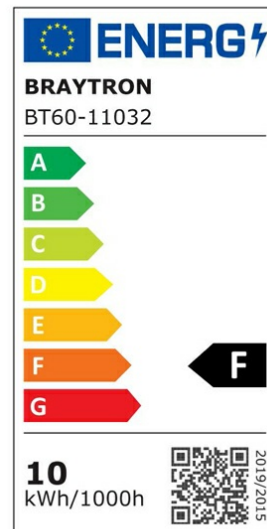

PRODUCT DATASHEET

MODEL NO BT60-11032

DESCRIPTION BRY-FLOOD-SD-10W-GRY-6500K-IP65-LED FLOODLIGHT

Luminare is intended to use in outdoor applications

General Characteristics

Model No	:	BT60-11032
Main Family	:	Outdoor Lighting
Sub Family	:	LED Floodlight
Type	:	Flood
Body Color	:	Grey
Lamp Shape	:	Directional
Dimmable	:	Not-Dimmable
Light Source	:	LED
Warranty	:	2 years
Class	:	Class I
IP	:	IP65
IK	:	IK06

Electrical Characteristics

Lifetime	:	20000 h
Voltage	:	220-240V
Power Factor	:	>0,9
Material	:	Aluminium
Working Temperature	:	-20 C+40 C
Frequency	:	50-60 Hz

Package Informations

N.W.	:	6,20 kgs
G.W.	:	7,65 kgs
PCS/CTN	:	40 pcs
Length	:	350 mm
Width	:	245 mm
Height	:	245 mm
EAN	:	5949097719370

Product Characteristics

Wattage	:	10 w
Color Temperature	:	6500K
Quse Lumen	:	800 lm
Color Rendering Index (CRI)	:	>70
Energy Efficiency Level	:	F
Beam Angle	:	120° Degrees
Color Category	:	Cool White

Dimensions & Weight