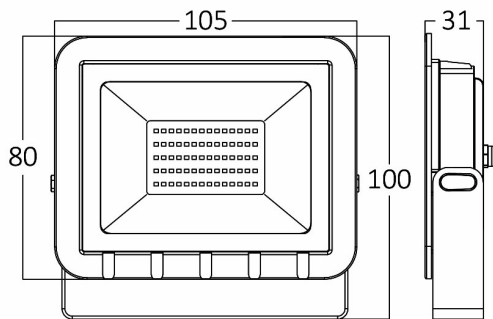

PRODUCT DATASHEET

MODEL NO BT60-11002

DESCRIPTION BRY-FLOOD-SD-10W-GRY-3000K-IP65-LED FLOODLIGHT

Luminare is intended to use in outdoor applications

General Characteristics

Model No	:	BT60-11002
Main Family	:	Outdoor Lighting
Sub Family	:	LED Floodlight
Type	:	Flood
Body Color	:	Grey
Lamp Shape	:	Directional
Dimmable	:	Not-Dimmable
Light Source	:	LED
Warranty	:	2 years
Class	:	Class I
IP	:	IP65
IK	:	IK06

Electrical Characteristics

Lifetime	:	20000 h
Voltage	:	220-240V
Power Factor	:	>0,9
Material	:	Aluminium
Working Temperature	:	-20 C+40 C
Frequency	:	50-60 Hz

Package Informations

N.W.	:	6,20 kgs
G.W.	:	7,65 kgs
PCS/CTN	:	40 pcs
Length	:	350 mm
Width	:	245 mm
Height	:	245 mm
EAN	:	5949097719356

Product Characteristics

Wattage	:	10 w
Color Temperature	:	3000K
Quse Lumen	:	800 lm
Color Rendering Index (CRI)	:	>70
Energy Efficiency Level	:	F
Beam Angle	:	120° Degrees
Color Category	:	Warm White

Dimensions & Weight

P. Length	:	105 mm
P. Width	:	31 mm
P. Height	:	100 mm
Weight	:	155 gr