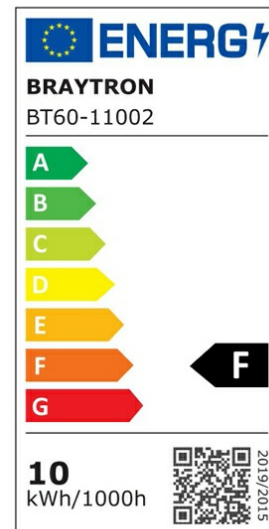

PRODUCT DATASHEET

MODEL NO BT60-11002

DESCRIPTION BRY-FLOOD-SD-10W-GRY-3000K-IP65-LED FLOODLIGHT

Luminare is intended to use in outdoor applications

General Characteristics

Model No	:	BT60-11002
Main Family	:	Outdoor Lighting
Sub Family	:	LED Floodlight
Type	:	Flood
Body Color	:	Grey
Lamp Shape	:	Directional
Dimmable	:	Not-Dimmable
Light Source	:	LED
Warranty	:	2 years
Class	:	Class I
IP	:	IP65
IK	:	IK06

Electrical Characteristics

Lifetime	:	20000 h
Voltage	:	220-240V
Power Factor	:	>0,9
Material	:	Aluminium
Working Temperature	:	-20 C+40 C
Frequency	:	50-60 Hz

Package Informations

N.W.	:	6,20 kgs
G.W.	:	7,65 kgs
PCS/CTN	:	40 pcs
Length	:	350 mm
Width	:	245 mm
Height	:	245 mm
EAN	:	5949097719356

Product Characteristics

Wattage	:	10 w
Color Temperature	:	3000K
Quse Lumen	:	800 lm
Color Rendering Index (CRI)	:	>70
Energy Efficiency Level	:	F
Beam Angle	:	120° Degrees
Color Category	:	Warm White

Dimensions & Weight