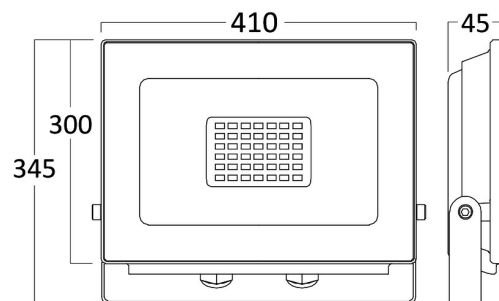

PRODUCT DATASHEET

MODEL NO BT60-09812

DESCRIPTION BRY-FLOOD-SD-300W-GRY-4000K-IP65-LED FLOODLIGHT

Luminare is intended to use in outdoor applications

General Characteristics

Model No	:	BT60-09812
Main Family	:	Outdoor Lighting
Sub Family	:	LED Floodlight
Type	:	Flood
Body Color	:	Grey
Lamp Shape	:	Directional
Dimmable	:	Not-Dimmable
Light Source	:	LED
Warranty	:	2 years
Class	:	Class I
IP	:	IP65
IK	:	IK06

Electrical Characteristics

Lifetime	:	20000 h
Voltage	:	220-240V
Power Factor	:	>0,9
Material	:	Aluminium
Working Temperature	:	-20 C+40 C
Frequency	:	50-60 Hz

Package Informations

N.W.	:	6,80 kgs
G.W.	:	7,70 kgs
PCS/CTN	:	2 pcs
Length	:	450 mm
Width	:	180 mm
Height	:	320 mm
EAN	:	5949097712685

Product Characteristics

Wattage	:	300 w
Color Temperature	:	4000K
Quse Lumen	:	26000 lm
Color Rendering Index (CRI)	:	>70
Energy Efficiency Level	:	F
Beam Angle	:	120° Degrees
Color Category	:	Natural White

Dimensions & Weight

P. Length	:	410 mm
P. Width	:	45 mm
P. Height	:	300 mm
Weight	:	3400 gr