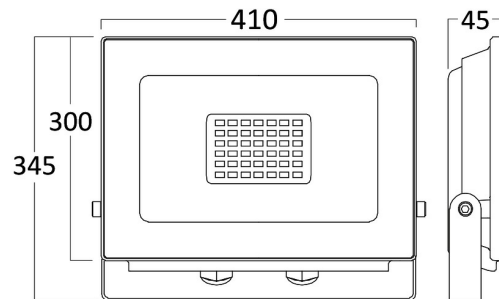

Braytron

PRODUCT DATASHEET

MODEL NO BT60-09802

DESCRIPTION BRY-FLOOD-SD-300W-GRY-3000K-IP65-LED FLOODLIGHT

Luminare is intended to use in outdoor applications

BRAYTRON SRL

Bulavardul Iuliu Maniu, Nr.616, Sector 6, 061129, Bucuresti-ROMANIA

Package Informations

| | | |
|---------|---|---------------|
| N.W. | : | 6,80 kgs |
| G.W. | : | 7,70 kgs |
| PCS/CTN | : | 2 pcs |
| Length | : | 450 mm |
| Width | : | 180 mm |
| Height | : | 320 mm |
| EAN | : | 5949097712678 |

Product Characteristics

| | | |
|-----------------------------|---|--------------|
| Wattage | : | 300 w |
| Color Temperature | : | 3000K |
| Quse Lumen | : | 26000 lm |
| Color Rendering Index (CRI) | : | >70 |
| Energy Efficiency Level | : | F |
| Beam Angle | : | 120° Degrees |
| Color Category | : | Warm White |

Dimensions & Weight

| | | |
|-----------|---|---------|
| P. Length | : | 410 mm |
| P. Width | : | 45 mm |
| P. Height | : | 300 mm |
| Weight | : | 3400 gr |