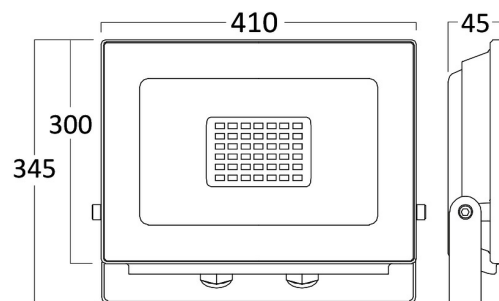

PRODUCT DATASHEET

MODEL NO BT60-09802

DESCRIPTION BRY-FLOOD-SD-300W-GRY-3000K-IP65-LED FLOODLIGHT

Luminare is intended to use in outdoor applications

BRAYTRON SRL

Bulaverdul iuliu maniu, Nr.616, Sector 6, 061129, Bucuresti-ROMANIA

Electrical Characteristics

Lifetime	:	20000 h
Voltage	:	220-240V
Power Factor	:	>0,9
Material	:	Aluminium
Working Temperature	:	-20 C+40 C
Frequency	:	50-60 Hz

Package Informations

N.W.	:	6,80 kgs
G.W.	:	7,70 kgs
PCS/CTN	:	2 pcs
Length	:	450 mm
Width	:	180 mm
Height	:	320 mm
EAN	:	5949097712678

Product Characteristics

Wattage	:	300 w
Color Temperature	:	3000K
Quse Lumen	:	26000 lm
Color Rendering Index (CRI)	:	>70
Energy Efficiency Level	:	F
Beam Angle	:	120° Degrees
Color Category	:	Warm White

Dimensions & Weight

P. Length	:	410 mm
P. Width	:	45 mm
P. Height	:	300 mm
Weight	:	3400 gr