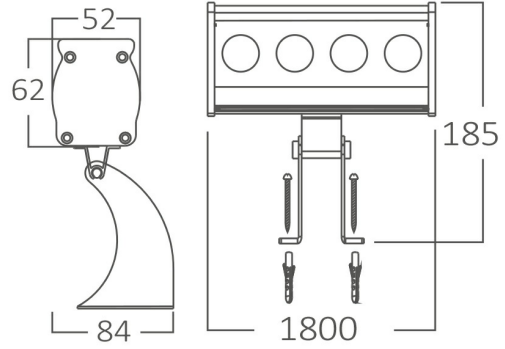

Braytron

PRODUCT DATASHEET

MODEL NO BT47-00978

DESCRIPTION BRY-WALL-86W-GRY-AMBER-IP67-WALL WASHER

Luminare is intended to use in outdoor applications

BRAYTRON SRL

Bulavardul iuliu maniu, Nr.616, Sector 6, 061129, Bucuresti-ROMANIA

info@braytron.com

www.braytron.com

Page 1-2

General Characteristics

Model No	:	BT47-00978
Main Family	:	Outdoor Lighting
Sub Family	:	Led Wall Washer
Type	:	Wall Washer
Body Color	:	Grey
Lamp Shape	:	Non-Directional
Dimmable	:	Not-Dimmable
Light Source	:	LED
Warranty	:	3 years
Class	:	Class I
IP	:	IP67

Dimensions & Weight

P. Length	:	1800 mm
P. Width	:	84 mm
P. Height	:	185 mm