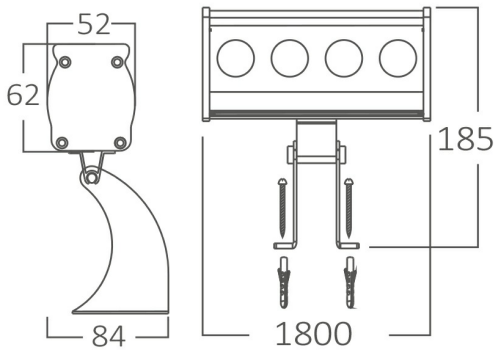

Braytron

PRODUCT DATASHEET

MODEL NO BT47-00978

DESCRIPTION BRY-WALL-86W-GRY-AMBER-IP67-WALL WASHER

Luminare is intended to use in outdoor applications

BRAYTRON SRL

Bulavardul iuliu maniu, Nr.616, Sector 6, 061129, Bucuresti-ROMANIA

info@braytron.com

www.braytron.com

Page 1-2

General Characteristics

Model No	:	BT47-00978
Main Family	:	Outdoor Lighting
Sub Family	:	Led Wall Washer
Type	:	Wall Washer
Body Color	:	Grey
Lamp Shape	:	Non-Directional
Dimmable	:	Not-Dimmable
Light Source	:	LED
Warranty	:	3 years
Class	:	Class I
IP	:	IP67

Dimensions & Weight

P. Length	:	1800 mm
P. Width	:	84 mm
P. Height	:	185 mm