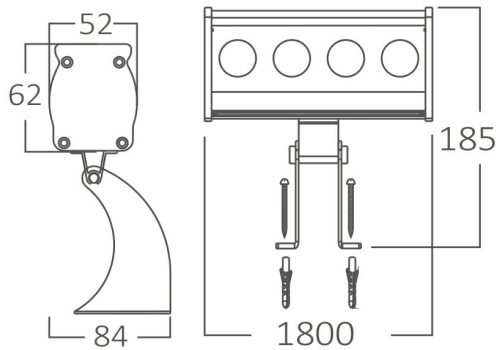

Braytron

PRODUCT DATASHEET

MODEL NO BT47-00917

DESCRIPTION BRY-WALL-86W-GRY-4000K-IP67-WALL WASHER

Luminare is intended to use in outdoor applications

BRAYTRON SRL

Bulaverdul iuliu maniu, Nr.616, Sector 6, 061129, Bucuresti-ROMANIA

info@braytron.com

www.braytron.com

Page 1-2

General Characteristics

Model No	:	BT47-00917
Main Family	:	Outdoor Lighting
Sub Family	:	Led Wall Washer
Type	:	Wall Washer
Body Color	:	Grey
Lamp Shape	:	Non-Directional
Dimmable	:	Not-Dimmable
Light Source	:	LED
Warranty	:	3 years
Class	:	Class I
IP	:	IP67

Dimensions & Weight

P. Length	:	1800 mm
P. Width	:	84 mm
P. Height	:	185 mm