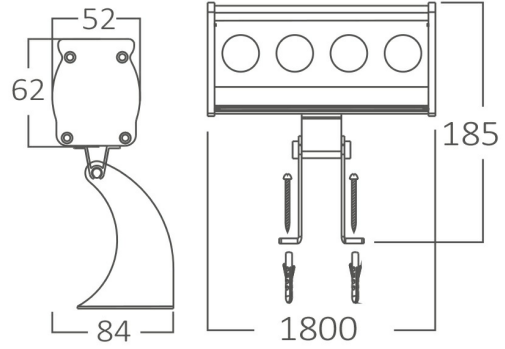

Braytron

PRODUCT DATASHEET

MODEL NO BT47-00917

DESCRIPTION BRY-WALL-86W-GRY-4000K-IP67-WALL WASHER

Luminare is intended to use in outdoor applications

BRAYTRON SRL

Bulaverdul iuliu maniu, Nr.616, Sector 6, 061129, Bucuresti-ROMANIA

info@braytron.com

www.braytron.com

Page 1-2

General Characteristics

Model No	:	BT47-00917
Main Family	:	Outdoor Lighting
Sub Family	:	Led Wall Washer
Type	:	Wall Washer
Body Color	:	Grey
Lamp Shape	:	Non-Directional
Dimmable	:	Not-Dimmable
Light Source	:	LED
Warranty	:	3 years
Class	:	Class I
IP	:	IP67

Electrical Characteristics

Lifetime	:	50000 h
Voltage	:	220-240VAC
Power Factor	:	>0,95
Material	:	Aluminium
Working Temperature	:	-20 C+40 C
Frequency	:	50-60 Hz

Product Characteristics

Wattage	:	86 w
Color Temperature	:	4000K
Quse Lumen	:	9600 lm
Color Rendering Index (CRI)	:	>80
Beam Angle	:	15° Degrees

Dimensions & Weight

P. Length	:	1800 mm
P. Width	:	84 mm
P. Height	:	185 mm