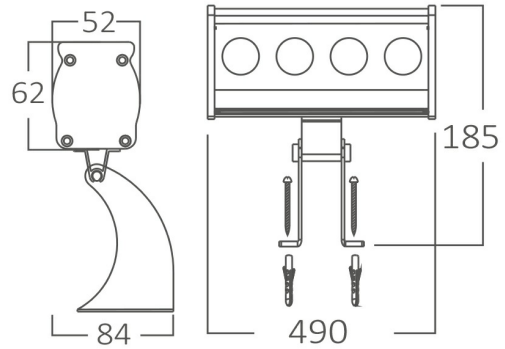

Braytron

PRODUCT DATASHEET

MODEL NO BT47-00437

DESCRIPTION BRY-WALL-18W-GRY-6500K-IP67-WALL WASHER

Luminare is intended to use in outdoor applications

BRAYTRON SRL

Bulaverdul iuliu maniu, Nr.616, Sector 6, 061129, Bucuresti-ROMANIA

info@braytron.com

www.braytron.com

Page 1-2

General Characteristics

Model No	:	BT47-00437
Main Family	:	Outdoor Lighting
Sub Family	:	Led Wall Washer
Type	:	Wall Washer
Body Color	:	Grey
Lamp Shape	:	Non-Directional
Dimmable	:	Not-Dimmable
Light Source	:	LED
Warranty	:	3 years
Class	:	Class I
IP	:	IP67

Electrical Characteristics

Lifetime	:	20000 h
Voltage	:	220-240VAC
Power Factor	:	>0,95
Material	:	Aluminium
Working Temperature	:	-20 C+40 C
Frequency	:	50-60 Hz

Product Characteristics

Wattage	:	18 w
Color Temperature	:	6500K
Quse Lumen	:	1800 lm
Color Rendering Index (CRI)	:	>80
Beam Angle	:	45° Degrees

Dimensions & Weight

P. Length	:	490 mm
P. Width	:	84 mm
P. Height	:	185 mm