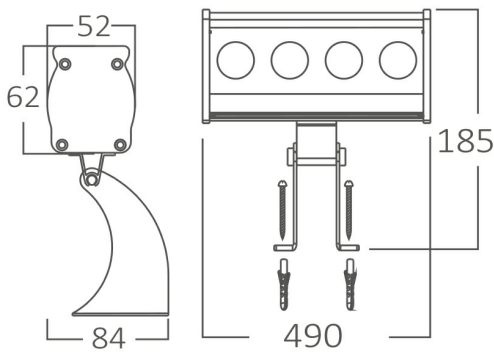

Braytron

PRODUCT DATASHEET

MODEL NO BT47-00437

DESCRIPTION BRY-WALL-18W-GRY-6500K-IP67-WALL WASHER

Luminare is intended to use in outdoor applications

BRAYTRON SRL

Bulaverdul iuliu maniu, Nr.616, Sector 6, 061129, Bucuresti-ROMANIA

info@braytron.com

www.braytron.com

Page 1-2

General Characteristics

Model No	:	BT47-00437
Main Family	:	Outdoor Lighting
Sub Family	:	Led Wall Washer
Type	:	Wall Washer
Body Color	:	Grey
Lamp Shape	:	Non-Directional
Dimmable	:	Not-Dimmable
Light Source	:	LED
Warranty	:	3 years
Class	:	Class I
IP	:	IP67

Electrical Characteristics

Lifetime	:	20000 h
Voltage	:	220-240VAC
Power Factor	:	>0,95
Material	:	Aluminium
Working Temperature	:	-20 C+40 C
Frequency	:	50-60 Hz

Product Characteristics

Wattage	:	18 w
Color Temperature	:	6500K
Quse Lumen	:	1800 lm
Color Rendering Index (CRI)	:	>80
Beam Angle	:	45° Degrees

Dimensions & Weight

P. Length	:	490 mm
P. Width	:	84 mm
P. Height	:	185 mm