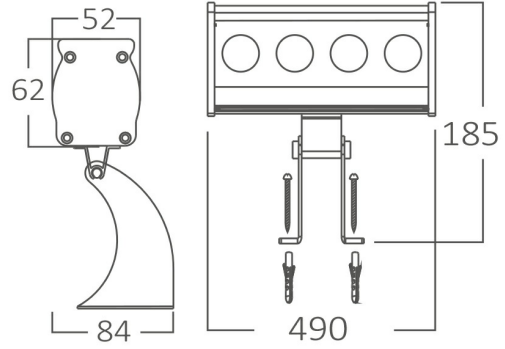

## PRODUCT DATASHEET

MODEL NO BT47-00417

DESCRIPTION BRY-WALL-18W-GRY-4000K-IP67-WALL WASHER

Luminare is intended to use in outdoor applications

BRAYTRON SRL

Bulavardul iuliu maniu, Nr.616, Sector 6, 061129, Bucuresti-ROMANIA

### General Characteristics

Model No	:	BT47-00417
Main Family	:	Outdoor Lighting
Sub Family	:	Led Wall Washer
Type	:	Wall Washer
Body Color	:	Grey
Lamp Shape	:	Non-Directional
Dimmable	:	Not-Dimmable
Light Source	:	LED
Warranty	:	3 years
Class	:	Class I
IP	:	IP67

### Product Characteristics

Wattage	:	18 w
Color Temperature	:	4000K
Quse Lumen	:	1800 lm
Color Rendering Index (CRI)	:	>80
Beam Angle	:	45° Degrees

### Dimensions & Weight

P. Length	:	490 mm
P. Width	:	84 mm
P. Height	:	185 mm