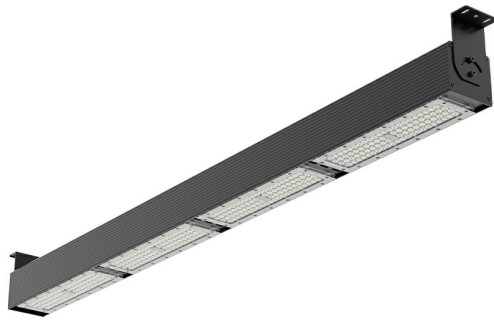

PRODUCT DATASHEET

MODEL NO BT46-69631

DESCRIPTION BRY-HIBAY-LNR-200W-1MT-BLC-6500K-LINEAR HIBAY

Luminare is intended to use in outdoor applications

General Characteristics

| | | |
|--------------|---|------------------|
| Model No | : | BT46-69631 |
| Main Family | : | Outdoor Lighting |
| Sub Family | : | LED Hibay |
| Type | : | Linear Hibay |
| Body Color | : | Black |
| Lamp Shape | : | Directional |
| Dimmable | : | Not-Dimmable |
| Light Source | : | LED |
| Warranty | : | 5 years |
| Class | : | Class I |
| IP | : | IP65 |
| IK | : | IK08 |