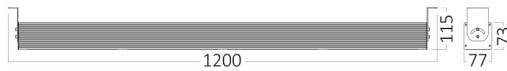

PRODUCT DATASHEET

MODEL NO BT46-69631

DESCRIPTION BRY-HIBAY-LNR-200W-1MT-BLC-6500K-LINEAR HIBAY

Luminare is intended to use in outdoor applications

General Characteristics

| | | |
|--------------|---|------------------|
| Model No | : | BT46-69631 |
| Main Family | : | Outdoor Lighting |
| Sub Family | : | LED Hibay |
| Type | : | Linear Hibay |
| Body Color | : | Black |
| Lamp Shape | : | Directional |
| Dimmable | : | Not-Dimmable |
| Light Source | : | LED |
| Warranty | : | 5 years |
| Class | : | Class I |
| IP | : | IP65 |
| IK | : | IK08 |

Package Informations

| | | |
|---------|---|---------------|
| N.W. | : | 14,40 kgs |
| G.W. | : | 17,10 kgs |
| PCS/CTN | : | 4 pcs |
| Length | : | 1235 mm |
| Width | : | 193 mm |
| Height | : | 290 mm |
| EAN | : | 5949097743115 |

Product Characteristics

| | | |
|-----------------------------|---|-------------|
| Wattage | : | 200 w |
| Color Temperature | : | 6500K |
| Quse Lumen | : | 24000 lm |
| Color Rendering Index (CRI) | : | >70 |
| Energy Efficiency Level | : | D |
| Beam Angle | : | 90° Degrees |
| Color Category | : | Cool White |

Dimensions & Weight

| | | |
|-----------|---|---------|
| P. Length | : | 1200 mm |
| P. Width | : | 77 mm |
| P. Height | : | 115 mm |
| Weight | : | 3600 gr |