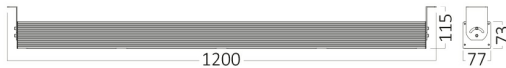

Braytron

PRODUCT DATASHEET

MODEL NO BT46-69631

DESCRIPTION BRY-HIBAY-LNR-200W-1MT-BLC-6500K-LINEAR HIBAY

Luminare is intended to use in outdoor applications

BRAYTRON SRL

Bulavardul iuliu maniu, Nr.616, Sector 6, 061129, Bucuresti-ROMANIA

info@braytron.com

www.braytron.com