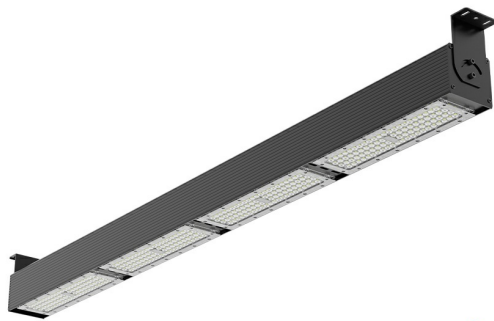

## PRODUCT DATASHEET

MODEL NO BT46-69631

DESCRIPTION BRY-HIBAY-LNR-200W-1MT-BLC-6500K-LINEAR HIBAY

Luminare is intended to use in outdoor applications

BRAYTRON SRL

Bulavardul iuliu maniu, Nr.616, Sector 6, 061129, Bucuresti-ROMANIA