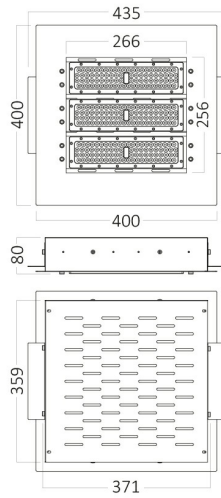

PRODUCT DATASHEET

MODEL NO BT46-09430

DESCRIPTION BRY-CANOPY-150W-WHT-6500K-CANOPY

Without
Luminare is intended to use in outdoor applications

General Characteristics

Model No	:	BT46-09430
Main Family	:	Outdoor Lighting
Sub Family	:	LED Hibay
Type	:	Canopy
Body Color	:	White
Lamp Shape	:	Directional
Dimmable	:	Not-Dimmable
Light Source	:	LED
Warranty	:	5 years
Class	:	Class I
IP	:	IP65
IK	:	IK08

Electrical Characteristics

Lifetime	:	30000 h
Voltage	:	220-240V
Power Factor	:	>0,9
Material	:	Aluminium
Working Temperature	:	-20 C+40 C
Frequency	:	50-60 Hz

Package Informations

N.W.	:	4,35 kgs
G.W.	:	5,00 kgs
PCS/CTN	:	1 pcs
Length	:	470 mm
Width	:	470 mm
Height	:	120 mm
EAN	:	5949097743108

Product Characteristics

Wattage	:	150 w
Color Temperature	:	6500K
Quse Lumen	:	19500 lm
Color Rendering Index (CRI)	:	>70
Energy Efficiency Level	:	D
Beam Angle	:	90° Degrees
Color Category	:	Cool White

Dimensions & Weight

P. Length	:	435 mm
P. Width	:	400 mm
P. Height	:	80 mm
Weight	:	4350 gr