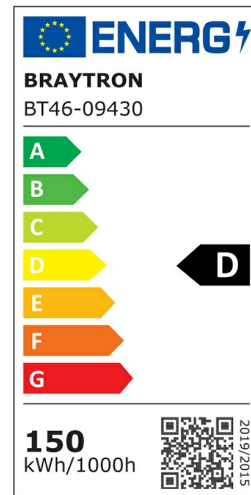

PRODUCT DATASHEET

MODEL NO BT46-09430

DESCRIPTION BRY-CANOPY-150W-WHT-6500K-CANOPY

Without
Luminare is intended to use in outdoor applications

General Characteristics

Model No	:	BT46-09430
Main Family	:	Outdoor Lighting
Sub Family	:	LED Hibay
Type	:	Canopy
Body Color	:	White
Lamp Shape	:	Directional
Dimmable	:	Not-Dimmable
Light Source	:	LED
Warranty	:	5 years
Class	:	Class I
IP	:	IP65
IK	:	IK08

Electrical Characteristics

Lifetime	:	30000 h
Voltage	:	220-240V
Power Factor	:	>0,9
Material	:	Aluminium
Working Temperature	:	-20 C+40 C
Frequency	:	50-60 Hz

Package Informations

N.W.	:	4,35 kgs
G.W.	:	5,00 kgs
PCS/CTN	:	1 pcs
Length	:	470 mm
Width	:	470 mm
Height	:	120 mm
EAN	:	5949097743108

Product Characteristics

Wattage	:	150 w
Color Temperature	:	6500K
Quse Lumen	:	19500 lm
Color Rendering Index (CRI)	:	>70
Energy Efficiency Level	:	D
Beam Angle	:	90° Degrees
Color Category	:	Cool White