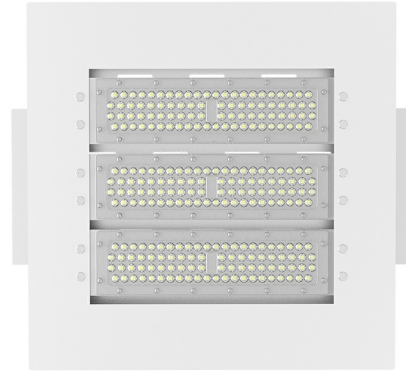

PRODUCT DATASHEET

MODEL NO BT46-09430

DESCRIPTION BRY-CANOPY-150W-WHT-6500K-CANOPY

Without
Luminare is intended to use in outdoor applications

General Characteristics

Model No	:	BT46-09430
Main Family	:	Outdoor Lighting
Sub Family	:	LED Hibay
Type	:	Canopy
Body Color	:	White
Lamp Shape	:	Directional
Dimmable	:	Not-Dimmable
Light Source	:	LED
Warranty	:	5 years
Class	:	Class I
IP	:	IP65
IK	:	IK08

Electrical Characteristics

Lifetime	:	30000 h
Voltage	:	220-240V
Power Factor	:	>0,9
Material	:	Aluminium
Working Temperature	:	-20 C+40 C
Frequency	:	50-60 Hz

Package Informations

N.W.	:	4,35 kgs
G.W.	:	5,00 kgs
PCS/CTN	:	1 pcs
Length	:	470 mm
Width	:	470 mm
Height	:	120 mm
EAN	:	5949097743108

Product Characteristics

Wattage	:	150 w
Color Temperature	:	6500K
Quse Lumen	:	19500 lm
Color Rendering Index (CRI)	:	>70
Energy Efficiency Level	:	D
Beam Angle	:	90° Degrees
Color Category	:	Cool White

Dimensions & Weight

P. Length	:	435 mm
P. Width	:	400 mm
P. Height	:	80 mm
Weight	:	4350 gr