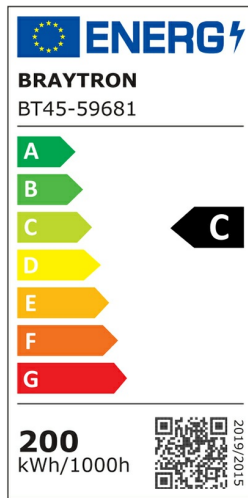

PRODUCT DATASHEET

MODEL NO BT45-59681

DESCRIPTION BRY-HIBAY-ESC-200W-BLC-3IN1-IP65-LED HIBAY

Luminare is intended to use in outdoor applications

General Characteristics

Model No	:	BT45-59681
Main Family	:	Outdoor Lighting
Sub Family	:	LED Hibay
Type	:	Hibay
Body Color	:	Black
Lamp Shape	:	Non-Directional
Dimmable	:	Not-Dimmable
Light Source	:	LED
Warranty	:	5 years
Class	:	Class I
IP	:	IP65
IK	:	IK08

Electrical Characteristics

Lifetime	:	30000 h
Voltage	:	220-240V
Power Factor	:	>0,9
Material	:	Aluminium
Working Temperature	:	-20 C+40 C
Frequency	:	50-60 Hz

Package Informations

N.W.	:	2,05 kgs
G.W.	:	2,60 kgs
PCS/CTN	:	1 pcs
Length	:	380 mm
Width	:	380 mm
Height	:	140 mm
EAN	:	5949097738623

Product Characteristics

Wattage	:	200 w
Color Temperature	:	3IN1
Quse Lumen	:	34000 lm
Color Rendering Index (CRI)	:	>70
Energy Efficiency Level	:	C
Beam Angle	:	90° Degrees
Color Category	:	3IN1

Dimensions & Weight