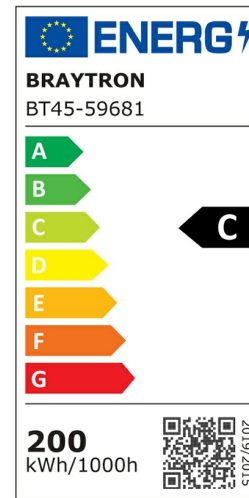

PRODUCT DATASHEET

MODEL NO BT45-59681

DESCRIPTION BRY-HIBAY-ESC-200W-BLC-3IN1-IP65-LED HIBAY

Luminare is intended to use in outdoor applications

General Characteristics

Model No	:	BT45-59681
Main Family	:	Outdoor Lighting
Sub Family	:	LED Hibay
Type	:	Hibay
Body Color	:	Black
Lamp Shape	:	Non-Directional
Dimmable	:	Not-Dimmable
Light Source	:	LED
Warranty	:	5 years
Class	:	Class I
IP	:	IP65
IK	:	IK08

Electrical Characteristics

Lifetime	:	30000 h
Voltage	:	220-240V
Power Factor	:	>0,9
Material	:	Aluminium
Working Temperature	:	-20 C+40 C
Frequency	:	50-60 Hz

Package Informations

N.W.	:	2,05 kgs
G.W.	:	2,60 kgs
PCS/CTN	:	1 pcs
Length	:	380 mm
Width	:	380 mm
Height	:	140 mm
EAN	:	5949097738623

Product Characteristics

Wattage	:	200 w
Color Temperature	:	3IN1
Quse Lumen	:	34000 lm
Color Rendering Index (CRI)	:	>70
Energy Efficiency Level	:	C
Beam Angle	:	90° Degrees
Color Category	:	3IN1

Dimensions & Weight