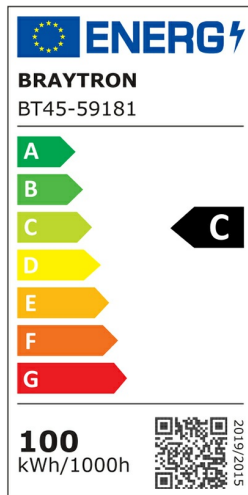

PRODUCT DATASHEET

MODEL NO BT45-59181

DESCRIPTION BRY-HIBAY-ESP-100W-BLC-3IN1-IP65-LED HIBAY

Luminare is intended to use in outdoor applications

General Characteristics

Model No	:	BT45-59181
Main Family	:	Outdoor Lighting
Sub Family	:	LED Hibay
Type	:	Hibay
Body Color	:	Black
Lamp Shape	:	Non-Directional
Dimmable	:	Not-Dimmable
Light Source	:	LED
Warranty	:	5 years
Class	:	Class I
IP	:	IP65
IK	:	IK08

Electrical Characteristics

Lifetime (at 2.7 h/day)	:	30000 h
Voltage	:	220-240V
Power Factor	:	>0,9
Material	:	Aluminium
Working Temperature	:	-20C+40C
Frequency	:	50-60 Hz

Package Informations

N.W.	:	1,50 kgs
G.W.	:	1,85 kgs
PCS/CTN	:	1 pcs
Length	:	310 mm
Width	:	310 mm
Height	:	140 mm
EAN	:	5949097739156

Lamp Characteristics

Wattage	:	100 w
Color Temperature	:	3IN1
Quse Lumen	:	17000 lm
Color Rendering Index (CRI)	:	>70
Energy Efficiency Level	:	C
Beam Angle	:	90° Degrees
Color Category	:	3IN1

Lamp Dimensions & Weight