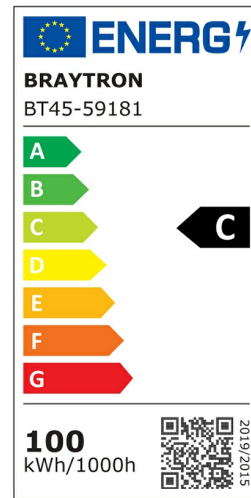

PRODUCT DATASHEET

MODEL NO BT45-59181

DESCRIPTION BRY-HIBAY-ESP-100W-BLC-3IN1-IP65-LED HIBAY

Luminare is intended to use in outdoor applications

General Characteristics

Model No	:	BT45-59181
Main Family	:	Outdoor Lighting
Sub Family	:	LED Hibay
Type	:	Hibay
Body Color	:	Black
Lamp Shape	:	Non-Directional
Dimmable	:	Not-Dimmable
Light Source	:	LED
Warranty	:	5 years
Class	:	Class I
IP	:	IP65
IK	:	IK08

Electrical Characteristics

Lifetime	:	30000 h
Voltage	:	220-240V
Power Factor	:	>0,9
Material	:	Aluminium
Working Temperature	:	-20 C+40 C
Frequency	:	50-60 Hz
Current	:	16 A

Package Informations

N.W.	:	1,50 kgs
G.W.	:	1,85 kgs
PCS/CTN	:	1 pcs
Length	:	310 mm
Width	:	310 mm
Height	:	140 mm
EAN	:	5949097739156

Product Characteristics

Wattage	:	100 w
Color Temperature	:	3IN1
Quse Lumen	:	17000 lm
Color Rendering Index (CRI)	:	>70
Energy Efficiency Level	:	C
Beam Angle	:	90° Degrees
Color Category	:	3IN1

Dimensions & Weight