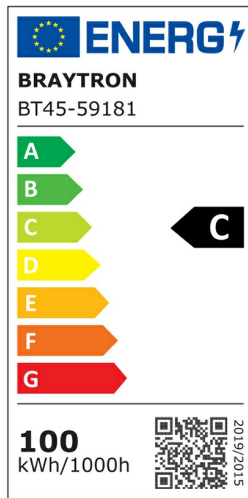

PRODUCT DATASHEET

MODEL NO BT45-59181

DESCRIPTION BRY-HIBAY-ESP-100W-BLC-3IN1-IP65-LED HIBAY

Luminare is intended to use in outdoor applications

General Characteristics

Model No	:	BT45-59181
Main Family	:	Outdoor Lighting
Sub Family	:	LED Hibay
Type	:	Hibay
Body Color	:	Black
Lamp Shape	:	Non-Directional
Dimmable	:	Not-Dimmable
Light Source	:	LED
Warranty	:	5 years
Class	:	Class I
IP	:	IP65
IK	:	IK08

Electrical Characteristics

Lifetime	:	30000 h
Voltage	:	220-240V
Power Factor	:	>0,9
Material	:	Aluminium
Working Temperature	:	-20 C+40 C
Frequency	:	50-60 Hz
Current	:	16 A

Package Informations

N.W.	:	1,50 kgs
G.W.	:	1,85 kgs
PCS/CTN	:	1 pcs
Length	:	310 mm
Width	:	310 mm
Height	:	140 mm
EAN	:	5949097739156

Product Characteristics

Wattage	:	100 w
Color Temperature	:	3IN1
Quse Lumen	:	17000 lm
Color Rendering Index (CRI)	:	>70
Energy Efficiency Level	:	C
Beam Angle	:	90° Degrees
Color Category	:	3IN1

Dimensions & Weight