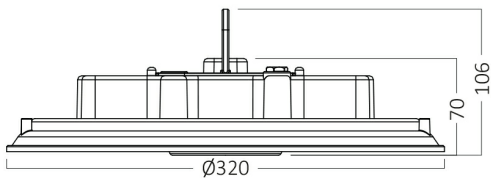

Braytron

PRODUCT DATASHEET

MODEL NO BT45-49631

DESCRIPTION BRY-HIBAY-ESP-200W-BLC-6500K-IP65-LED HIBAY

BRAYTRON SRL

Bulavardul iuliu maniu, Nr.616, Sector 6, 061129, Bucuresti-ROMANIA

info@braytron.com

www.braytron.com