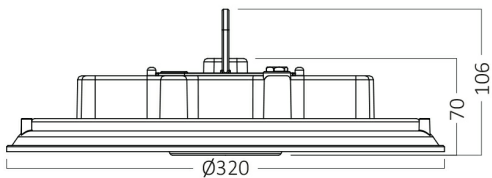

PRODUCT DATASHEET

MODEL NO BT45-49631

DESCRIPTION BRY-HIBAY-ESP-200W-BLC-6500K-IP65-LED HIBAY

General Characteristics

Model No : BT45-49631