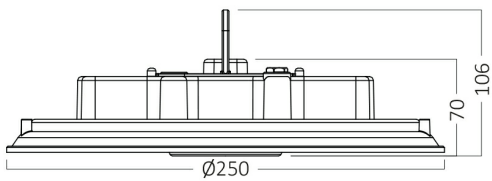

PRODUCT DATASHEET

MODEL NO BT45-49131

DESCRIPTION BRY-HIBAY-ESP-100W-BLC-6500K-IP65-LED HIBAY

General Characteristics

Model No : BT45-49131