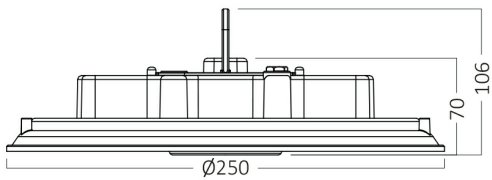

Braytron

PRODUCT DATASHEET

MODEL NO BT45-49131

DESCRIPTION BRY-HIBAY-ESP-100W-BLC-6500K-IP65-LED HIBAY

 **ENERGY**

BRAYTRON
BT45-49131

A
B
C
D
E
F
G

D