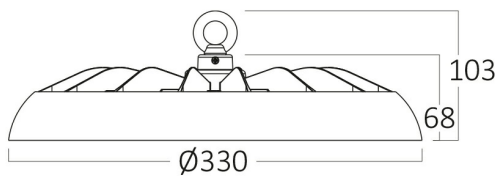

PRODUCT DATASHEET

MODEL NO	BT45-39681
DESCRIPTION	BRY-HIBAY-ESP-200W-BLC-3IN1-IP65-LED HIBAY

Luminare is intended to use in outdoor applications

General Characteristics

Model No	:	BT45-39681
Main Family	:	Outdoor Lighting
Sub Family	:	LED Hibay
Type	:	Hibay
Body Color	:	Black
Lamp Shape	:	Non-Directional
Dimmable	:	Not-Dimmable
Light Source	:	LED
Warranty	:	3 years
Class	:	Class I
IP	:	IP65
IK	:	IK08

Product Characteristics

Wattage	:	200 w
Color Temperature	:	3IN1
Quse Lumen	:	26000 lm
Color Rendering Index (CRI)	:	>70
Energy Efficiency Level	:	E
Beam Angle	:	90° Degrees
Color Category	:	3IN1

Dimensions & Weight

Diameter	:	330 mm
P. Height	:	103 mm