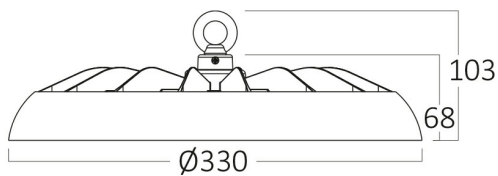

PRODUCT DATASHEET

MODEL NO BT45-39681

DESCRIPTION BRY-HIBAY-ESP-200W-BLC-3IN1-IP65-LED HIBAY

Luminare is intended to use in outdoor applications

General Characteristics

Model No	:	BT45-39681
Main Family	:	Outdoor Lighting
Sub Family	:	LED Hibay
Type	:	Hibay
Body Color	:	Black
Lamp Shape	:	Non-Directional
Dimmable	:	Not-Dimmable
Light Source	:	LED
Warranty	:	2 years
Class	:	Class I
IP	:	IP65
IK	:	IK08

Product Characteristics

Wattage	:	200 w
Color Temperature	:	3IN1
Quse Lumen	:	26000 lm
Color Rendering Index (CRI)	:	>70
Energy Efficiency Level	:	E
Beam Angle	:	90° Degrees
Color Category	:	3IN1

Dimensions & Weight

Diameter	:	330 mm
P. Height	:	103 mm