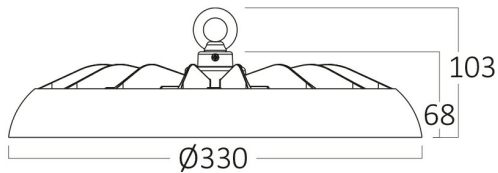

PRODUCT DATASHEET

MODEL NO	BT45-39681
DESCRIPTION	BRY-HIBAY-ESP-200W-BLC-3IN1-IP65-LED HIBAY

Luminare is intended to use in outdoor applications

General Characteristics

Model No	:	BT45-39681
Main Family	:	Outdoor Lighting
Sub Family	:	LED Hibay
Type	:	Hibay
Body Color	:	Black
Lamp Shape	:	Non-Directional
Dimmable	:	Not-Dimmable
Light Source	:	LED
Warranty	:	2 years
Class	:	Class I
IP	:	IP65
IK	:	IK08

Product Characteristics

Wattage	:	200 w
Color Temperature	:	3IN1
Quse Lumen	:	26000 lm
Color Rendering Index (CRI)	:	>70
Energy Efficiency Level	:	E
Beam Angle	:	90° Degrees
Color Category	:	3IN1

Dimensions & Weight

Diameter	:	330 mm
P. Height	:	103 mm