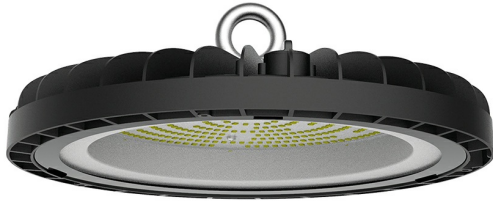

PRODUCT DATASHEET

MODEL NO BT45-39631

DESCRIPTION BRY-HIBAY-ESP-200W-GRY-6500K-IP65-LED HIBAY

Luminare is intended to use in outdoor applications

General Characteristics

Model No	:	BT45-39631
Main Family	:	Outdoor Lighting
Sub Family	:	LED Hibay
Type	:	Hibay
Body Color	:	Black
Lamp Shape	:	Non-Directional
Dimmable	:	Not-Dimmable
Light Source	:	LED
Warranty	:	3 years
Class	:	Class I
IP	:	IP65
IK	:	IK08

Electrical Characteristics

Lifetime	:	20000 h
Voltage	:	220-240V
Power Factor	:	>0,9
Material	:	Aluminium
Working Temperature	:	-20 C+40 C
Frequency	:	50-60 Hz

Package Informations

N.W.	:	5,52 kgs
G.W.	:	6,95 kgs
PCS/CTN	:	3 pcs
Length	:	375 mm
Width	:	365 mm
Height	:	243 mm
EAN	:	5949097731273

Product Characteristics

Wattage	:	200 w
Color Temperature	:	6500K
Quse Lumen	:	24000 lm
Color Rendering Index (CRI)	:	>80
Energy Efficiency Level	:	E
Beam Angle	:	120° Degrees
Color Category	:	Cool White

Dimensions & Weight

Diameter	:	300 mm
P. Width	:	99 mm
Weight	:	1840 gr