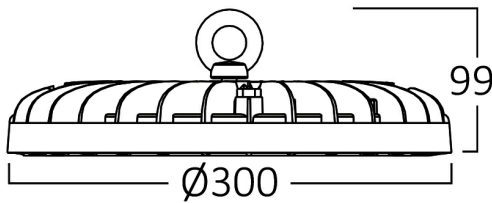

PRODUCT DATASHEET

MODEL NO BT45-39631

DESCRIPTION BRY-HIBAY-ESP-200W-GRY-6500K-IP65-LED HIBAY

Luminare is intended to use in outdoor applications

General Characteristics

Model No	:	BT45-39631
Main Family	:	Outdoor Lighting
Sub Family	:	LED Hibay
Type	:	Hibay
Body Color	:	Black
Lamp Shape	:	Non-Directional
Dimmable	:	Not-Dimmable
Light Source	:	LED
Warranty	:	3 years
Class	:	Class I
IP	:	IP65
IK	:	IK08

Electrical Characteristics

Lifetime	:	20000 h
Voltage	:	220-240V
Power Factor	:	>0,9
Material	:	Aluminium
Working Temperature	:	-20 C+40 C
Frequency	:	50-60 Hz

Package Informations

N.W.	:	5,52 kgs
G.W.	:	6,95 kgs
PCS/CTN	:	3 pcs
Length	:	375 mm
Width	:	365 mm
Height	:	243 mm
EAN	:	5949097731273

Product Characteristics

Wattage	:	200 w
Color Temperature	:	6500K
Quse Lumen	:	24000 lm
Color Rendering Index (CRI)	:	>80
Energy Efficiency Level	:	E
Beam Angle	:	120° Degrees
Color Category	:	Cool White

Dimensions & Weight

Diameter	:	300 mm
P. Width	:	99 mm
Weight	:	1840 gr