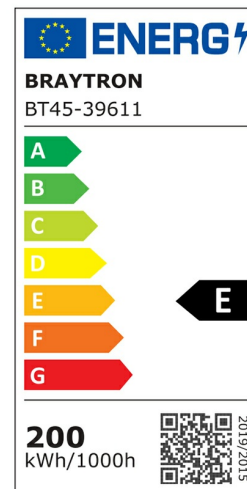

PRODUCT DATASHEET

MODEL NO BT45-39631

DESCRIPTION BRY-HIBAY-ESP-200W-GRY-6500K-IP65-LED HIBAY

Luminare is intended to use in outdoor applications

General Characteristics

Model No	:	BT45-39631
Main Family	:	Outdoor Lighting
Sub Family	:	LED Hibay
Type	:	Hibay
Body Color	:	Black
Lamp Shape	:	Non-Directional
Dimmable	:	Not-Dimmable
Light Source	:	LED
Warranty	:	3 years
Class	:	Class I
IP	:	IP65
IK	:	IK08

Electrical Characteristics

Lifetime	:	20000 h
Voltage	:	220-240V
Power Factor	:	>0,9
Material	:	Aluminium
Working Temperature	:	-20 C+40 C
Frequency	:	50-60 Hz

Package Informations

N.W.	:	5,52 kgs
G.W.	:	6,95 kgs
PCS/CTN	:	3 pcs
Length	:	375 mm
Width	:	365 mm
Height	:	243 mm
EAN	:	5949097731273

Product Characteristics

Wattage	:	200 w
Color Temperature	:	6500K
Quse Lumen	:	24000 lm
Color Rendering Index (CRI)	:	>80
Energy Efficiency Level	:	E
Beam Angle	:	120° Degrees
Color Category	:	Cool White

Dimensions & Weight

Diameter	:	300 mm
P. Width	:	99 mm
Weight	:	1840 gr