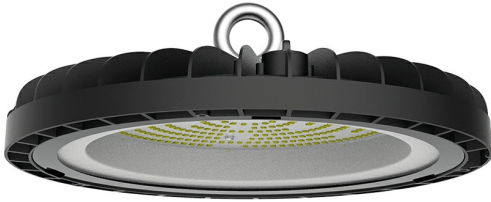

## PRODUCT DATASHEET

MODEL NO BT45-39631

DESCRIPTION BRY-HIBAY-ESP-200W-GRY-6500K-IP65-LED HIBAY

Luminare is intended to use in outdoor applications

BRAYTRON SRL

Bulavardul iuliu maniu, Nr.616, Sector 6, 061129, Bucuresti-ROMANIA

### General Characteristics

Model No	:	BT45-39631
Main Family	:	Outdoor Lighting
Sub Family	:	LED Hibay
Type	:	Hibay
Body Color	:	Black
Lamp Shape	:	Non-Directional
Dimmable	:	Not-Dimmable
Light Source	:	LED
Warranty	:	3 years
Class	:	Class I
IP	:	IP65
IK	:	IK08

### Product Characteristics

Wattage	:	200 w
Color Temperature	:	6500K
Quse Lumen	:	24000 lm
Color Rendering Index (CRI)	:	>80
Energy Efficiency Level	:	E
Beam Angle	:	120° Degrees
Color Category	:	Cool White

### Dimensions & Weight

Diameter	:	300 mm
P. Width	:	99 mm
Weight	:	1840 gr