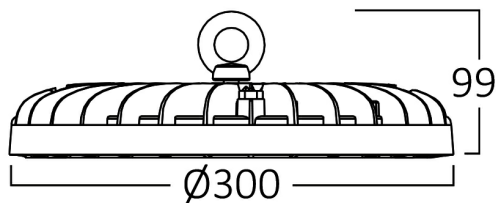

PRODUCT DATASHEET

MODEL NO BT45-39611

DESCRIPTION BRY-HIBAY-ESP-200W-GRY-4000K-IP65-LED HIBAY

Luminare is intended to use in outdoor applications

General Characteristics

Model No	:	BT45-39611
Main Family	:	Outdoor Lighting
Sub Family	:	LED Hibay
Type	:	Hibay
Body Color	:	Black
Lamp Shape	:	Non-Directional
Dimmable	:	Not-Dimmable
Light Source	:	LED
Warranty	:	3 years
Class	:	Class I
IP	:	IP65
IK	:	IK08

Electrical Characteristics

Lifetime	:	20000 h
Voltage	:	220-240V
Power Factor	:	>0,9
Material	:	Aluminium
Working Temperature	:	-20 C+40 C
Frequency	:	50-60 Hz

Package Informations

N.W.	:	5,52 kgs
G.W.	:	6,95 kgs
PCS/CTN	:	3 pcs
Length	:	375 mm
Width	:	365 mm
Height	:	243 mm
EAN	:	5949097731266

Product Characteristics

Wattage	:	200 w
Color Temperature	:	4000K
Quse Lumen	:	24000 lm
Color Rendering Index (CRI)	:	>80
Energy Efficiency Level	:	E
Beam Angle	:	120° Degrees
Color Category	:	Natural White

Dimensions & Weight

Diameter	:	300 mm
P. Width	:	99 mm
Weight	:	1840 gr