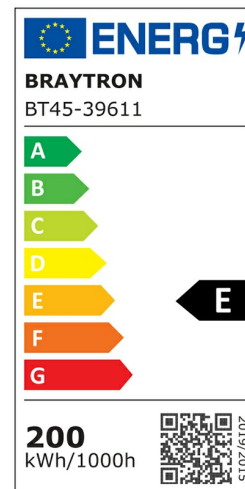

PRODUCT DATASHEET

MODEL NO BT45-39611

DESCRIPTION BRY-HIBAY-ESP-200W-GRY-4000K-IP65-LED HIBAY

Luminare is intended to use in outdoor applications

General Characteristics

Model No	:	BT45-39611
Main Family	:	Outdoor Lighting
Sub Family	:	LED Hibay
Type	:	Hibay
Body Color	:	Black
Lamp Shape	:	Non-Directional
Dimmable	:	Not-Dimmable
Light Source	:	LED
Warranty	:	3 years
Class	:	Class I
IP	:	IP65
IK	:	IK08

Electrical Characteristics

Lifetime	:	20000 h
Voltage	:	220-240V
Power Factor	:	>0,9
Material	:	Aluminium
Working Temperature	:	-20 C+40 C
Frequency	:	50-60 Hz

Package Informations

N.W.	:	5,52 kgs
G.W.	:	6,95 kgs
PCS/CTN	:	3 pcs
Length	:	375 mm
Width	:	365 mm
Height	:	243 mm
EAN	:	5949097731266

Product Characteristics

Wattage	:	200 w
Color Temperature	:	4000K
Quse Lumen	:	24000 lm
Color Rendering Index (CRI)	:	>80
Energy Efficiency Level	:	E
Beam Angle	:	120° Degrees
Color Category	:	Natural White