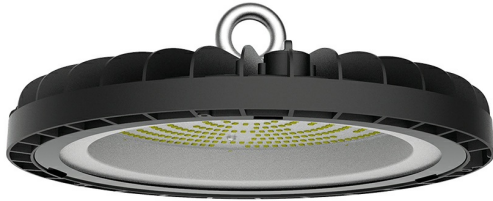

PRODUCT DATASHEET

MODEL NO BT45-39611

DESCRIPTION BRY-HIBAY-ESP-200W-GRY-4000K-IP65-LED HIBAY

Luminare is intended to use in outdoor applications

General Characteristics

Model No	:	BT45-39611
Main Family	:	Outdoor Lighting
Sub Family	:	LED Hibay
Type	:	Hibay
Body Color	:	Black
Lamp Shape	:	Non-Directional
Dimmable	:	Not-Dimmable
Light Source	:	LED
Warranty	:	3 years
Class	:	Class I
IP	:	IP65
IK	:	IK08

Electrical Characteristics

Lifetime	:	20000 h
Voltage	:	220-240V
Power Factor	:	>0,9
Material	:	Aluminium
Working Temperature	:	-20 C+40 C
Frequency	:	50-60 Hz

Package Informations

N.W.	:	5,52 kgs
G.W.	:	6,95 kgs
PCS/CTN	:	3 pcs
Length	:	375 mm
Width	:	365 mm
Height	:	243 mm
EAN	:	5949097731266

Product Characteristics

Wattage	:	200 w
Color Temperature	:	4000K
Quse Lumen	:	24000 lm
Color Rendering Index (CRI)	:	>80
Energy Efficiency Level	:	E
Beam Angle	:	120° Degrees
Color Category	:	Natural White

Dimensions & Weight

Diameter	:	300 mm
P. Width	:	99 mm
Weight	:	1840 gr