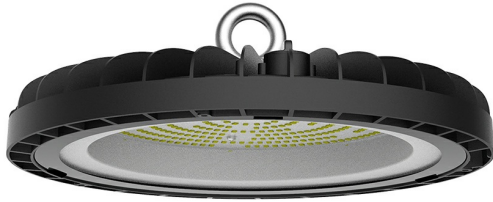

## PRODUCT DATASHEET

MODEL NO BT45-39611

DESCRIPTION BRY-HIBAY-ESP-200W-GRY-4000K-IP65-LED HIBAY

Luminare is intended to use in outdoor applications

BRAYTRON SRL

Bulavardul iuliu maniu, Nr.616, Sector 6, 061129, Bucuresti-ROMANIA

### General Characteristics

Model No	:	BT45-39611
Main Family	:	Outdoor Lighting
Sub Family	:	LED Hibay
Type	:	Hibay
Body Color	:	Black
Lamp Shape	:	Non-Directional
Dimmable	:	Not-Dimmable
Light Source	:	LED
Warranty	:	3 years
Class	:	Class I
IP	:	IP65
IK	:	IK08

### Product Characteristics

Wattage	:	200 w
Color Temperature	:	4000K
Quse Lumen	:	24000 lm
Color Rendering Index (CRI)	:	>80
Energy Efficiency Level	:	E
Beam Angle	:	120° Degrees
Color Category	:	Natural White

### Dimensions & Weight

Diameter	:	300 mm
P. Width	:	99 mm
Weight	:	1840 gr