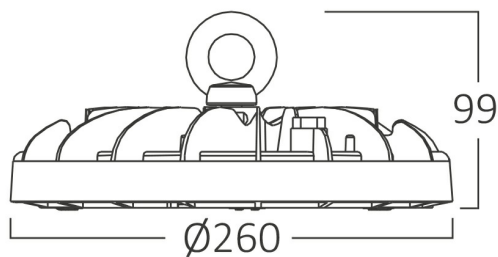

PRODUCT DATASHEET

MODEL NO BT45-39411

DESCRIPTION BRY-HIBAY-ESP-150W-GRY-4000K-IP65-LED HIBAY

Luminare is intended to use in outdoor applications

General Characteristics

Model No	:	BT45-39411
Main Family	:	Outdoor Lighting
Sub Family	:	LED Hibay
Type	:	Hibay
Body Color	:	Black
Lamp Shape	:	Non-Directional
Dimmable	:	Not-Dimmable
Light Source	:	LED
Warranty	:	3 years
Class	:	Class I
IP	:	IP65
IK	:	IK08

Electrical Characteristics

Lifetime	:	20000 h
Voltage	:	220-240V
Power Factor	:	>0,9
Material	:	Aluminium
Working Temperature	:	-20 C+40 C
Frequency	:	50-60 Hz

Package Informations

N.W.	:	4,32 kgs
G.W.	:	5,55 kgs
PCS/CTN	:	3 pcs
Length	:	335 mm
Width	:	316 mm
Height	:	232 mm
EAN	:	5949097734502

Product Characteristics

Wattage	:	150 w
Color Temperature	:	4000K
Quse Lumen	:	18000 lm
Color Rendering Index (CRI)	:	>80
Energy Efficiency Level	:	E
Beam Angle	:	120° Degrees
Color Category	:	Natural White

Dimensions & Weight

Diameter	:	260 mm
P. Width	:	99 mm
Weight	:	1440 gr