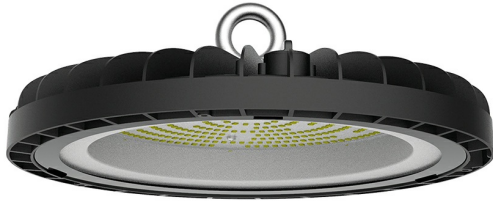

## PRODUCT DATASHEET

MODEL NO BT45-39411

DESCRIPTION BRY-HIBAY-ESP-150W-GRY-4000K-IP65-LED HIBAY

Luminare is intended to use in outdoor applications

### General Characteristics

Model No	:	BT45-39411
Main Family	:	Outdoor Lighting
Sub Family	:	LED Hibay
Type	:	Hibay
Body Color	:	Black
Lamp Shape	:	Non-Directional
Dimmable	:	Not-Dimmable
Light Source	:	LED
Warranty	:	3 years
Class	:	Class I
IP	:	IP65
IK	:	IK08

### Product Characteristics

Wattage	:	150 w
Color Temperature	:	4000K
Quse Lumen	:	18000 lm
Color Rendering Index (CRI)	:	>80
Energy Efficiency Level	:	E
Beam Angle	:	120° Degrees
Color Category	:	Natural White

### Dimensions & Weight

Diameter	:	260 mm
P. Width	:	99 mm
Weight	:	1440 gr