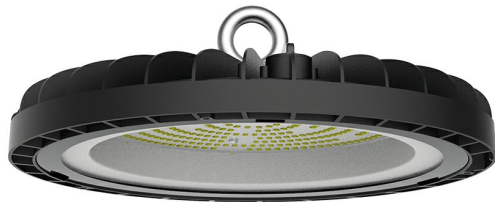

PRODUCT DATASHEET

MODEL NO BT45-39411

DESCRIPTION BRY-HIBAY-ESP-150W-GRY-4000K-IP65-LED HIBAY

Luminare is intended to use in outdoor applications

General Characteristics

Model No	:	BT45-39411
Main Family	:	Outdoor Lighting
Sub Family	:	LED Hibay
Type	:	Hibay
Body Color	:	Black
Lamp Shape	:	Non-Directional
Dimmable	:	Not-Dimmable
Light Source	:	LED
Warranty	:	3 years
Class	:	Class I
IP	:	IP65
IK	:	IK08

Electrical Characteristics

Lifetime	:	20000 h
Voltage	:	220-240V
Power Factor	:	>0,9
Material	:	Aluminium
Working Temperature	:	-20 C+40 C
Frequency	:	50-60 Hz

Package Informations

N.W.	:	4,32 kgs
G.W.	:	5,55 kgs
PCS/CTN	:	3 pcs
Length	:	335 mm
Width	:	316 mm
Height	:	232 mm
EAN	:	5949097734502

Product Characteristics

Wattage	:	150 w
Color Temperature	:	4000K
Quse Lumen	:	18000 lm
Color Rendering Index (CRI)	:	>80
Energy Efficiency Level	:	E
Beam Angle	:	120° Degrees
Color Category	:	Natural White

Dimensions & Weight

Diameter	:	260 mm
P. Width	:	99 mm
Weight	:	1440 gr