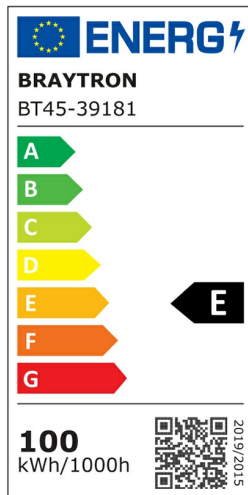

PRODUCT DATASHEET

MODEL NO BT45-39181

DESCRIPTION BRY-HIBAY-ESC-100W-BLC-3IN1-IP65-LED HIBAY

Luminare is intended to use in outdoor applications

General Characteristics

Model No	:	BT45-39181
Main Family	:	Outdoor Lighting
Sub Family	:	LED Hibay
Type	:	Hibay
Body Color	:	Black
Lamp Shape	:	Non-Directional
Dimmable	:	Not-Dimmable
Light Source	:	LED
Warranty	:	3 years
Class	:	Class I
IP	:	IP65
IK	:	IK08

Electrical Characteristics

Lifetime	:	25000 h
Voltage	:	220-240V
Power Factor	:	>0,9
Material	:	Aluminium
Working Temperature	:	-20 C+40 C
Frequency	:	50-60 Hz

Package Informations

PCS/CTN	:	6 pcs
EAN	:	5949097743085

Product Characteristics

Wattage	:	100 w
Color Temperature	:	3IN1
Quse Lumen	:	13000 lm
Color Rendering Index (CRI)	:	>70
Energy Efficiency Level	:	E
Beam Angle	:	90° Degrees
Color Category	:	3IN1

Dimensions & Weight