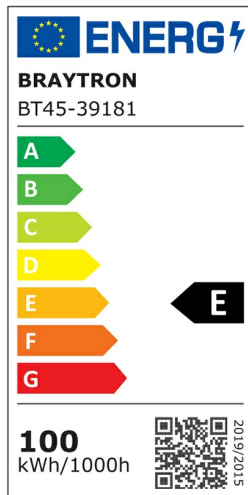

PRODUCT DATASHEET

MODEL NO BT45-39181

DESCRIPTION BRY-HIBAY-ESC-100W-BLC-3IN1-IP65-LED HIBAY

Luminare is intended to use in outdoor applications

General Characteristics

Model No	:	BT45-39181
Main Family	:	Outdoor Lighting
Sub Family	:	LED Hibay
Type	:	Hibay
Body Color	:	Black
Lamp Shape	:	Non-Directional
Dimmable	:	Not-Dimmable
Light Source	:	LED
Warranty	:	2 years
Class	:	Class I
IP	:	IP65
IK	:	IK08

Electrical Characteristics

Lifetime	:	25000 h
Voltage	:	220-240V
Power Factor	:	>0,9
Material	:	Aluminium
Working Temperature	:	-20 C+40 C
Frequency	:	50-60 Hz

Package Informations

PCS/CTN	:	6 pcs
EAN	:	5949097743085

Product Characteristics

Wattage	:	100 w
Color Temperature	:	3IN1
Quse Lumen	:	13000 lm
Color Rendering Index (CRI)	:	>70
Energy Efficiency Level	:	E
Beam Angle	:	90° Degrees
Color Category	:	3IN1

Dimensions & Weight