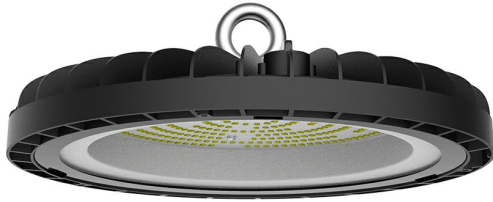

## PRODUCT DATASHEET

MODEL NO BT45-39131

DESCRIPTION BRY-HIBAY-ESP-100W-GRY-6500K-IP65-LED HIBAY

Luminare is intended to use in outdoor applications

BRAYTRON SRL

Bulavardul iuliu maniu, Nr.616, Sector 6, 061129, Bucuresti-ROMANIA

### General Characteristics

Model No	:	BT45-39131
Main Family	:	Outdoor Lighting
Sub Family	:	LED Hibay
Type	:	Hibay
Body Color	:	Black
Lamp Shape	:	Non-Directional
Dimmable	:	Not-Dimmable
Light Source	:	LED
Warranty	:	3 years
Class	:	Class I
IP	:	IP65
IK	:	IK08

### Product Characteristics

Wattage	:	100 w
Color Temperature	:	6500K
Quse Lumen	:	12000 lm
Color Rendering Index (CRI)	:	>80
Energy Efficiency Level	:	E
Beam Angle	:	120° Degrees
Color Category	:	Cool White

### Dimensions & Weight

Diameter	:	220 mm
P. Width	:	99 mm
Weight	:	1020 gr