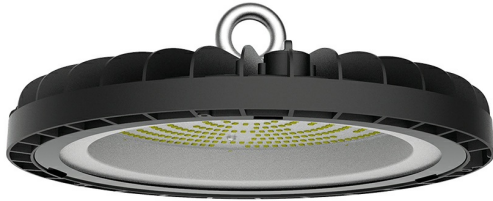

## PRODUCT DATASHEET

MODEL NO BT45-39111

DESCRIPTION BRY-HIBAY-ESP-100W-GRY-4000K-IP65-LED HIBAY

Luminare is intended to use in outdoor applications

### General Characteristics

Model No	:	BT45-39111
Main Family	:	Outdoor Lighting
Sub Family	:	LED Hibay
Type	:	Hibay
Body Color	:	Black
Lamp Shape	:	Non-Directional
Dimmable	:	Not-Dimmable
Light Source	:	LED
Warranty	:	3 years
Class	:	Class I
IP	:	IP65
IK	:	IK08

### Product Characteristics

Wattage	:	100 w
Color Temperature	:	4000K
Quse Lumen	:	12000 lm
Color Rendering Index (CRI)	:	>80
Energy Efficiency Level	:	E
Beam Angle	:	120° Degrees
Color Category	:	Natural White

### Dimensions & Weight

Diameter	:	220 mm
P. Width	:	99 mm
Weight	:	1020 gr