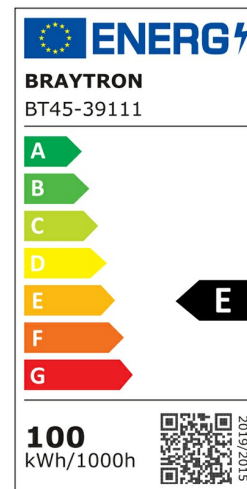

## PRODUCT DATASHEET

MODEL NO BT45-39111

DESCRIPTION BRY-HIBAY-ESP-100W-GRY-4000K-IP65-LED HIBAY

Luminare is intended to use in outdoor applications

### General Characteristics

Model No	:	BT45-39111
Main Family	:	Outdoor Lighting
Sub Family	:	LED Hibay
Type	:	Hibay
Body Color	:	Black
Lamp Shape	:	Non-Directional
Dimmable	:	Not-Dimmable
Light Source	:	LED
Warranty	:	3 years
Class	:	Class I
IP	:	IP65
IK	:	IK08

### Electrical Characteristics

Lifetime	:	20000 h
Voltage	:	220-240V
Power Factor	:	>0,9
Material	:	Aluminium
Working Temperature	:	-20 C+40 C
Frequency	:	50-60 Hz

### Product Characteristics

Wattage	:	100 w
Color Temperature	:	4000K
Quse Lumen	:	12000 lm
Color Rendering Index (CRI)	:	>80
Energy Efficiency Level	:	E
Beam Angle	:	120° Degrees
Color Category	:	Natural White