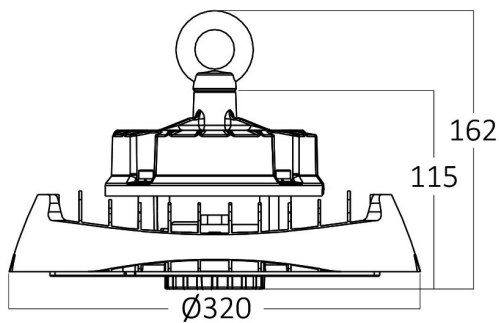

PRODUCT DATASHEET

MODEL NO BT45-29631

DESCRIPTION BRY-HIBAY-HSL-200W-BLC-6500K-IP65-LED HIBAY

Luminare is intended to use in outdoor applications

General Characteristics

Model No	:	BT45-29631
Main Family	:	Outdoor Lighting
Sub Family	:	LED Hibay
Type	:	Hibay
Body Color	:	Black
Lamp Shape	:	Non-Directional
Dimmable	:	Not-Dimmable
Light Source	:	LED
Warranty	:	5 years
Class	:	Class I
IP	:	IP65
IK	:	IK08

Electrical Characteristics

Lifetime	:	50000 h
Voltage	:	220-240V
Power Factor	:	>0,9
Material	:	Aluminium
Working Temperature	:	-20 C+40 C
Frequency	:	50-60 Hz

Package Informations

N.W.	:	2,64 kgs
G.W.	:	3,60 kgs
PCS/CTN	:	1 pcs
Length	:	350 mm
Width	:	350 mm
Height	:	145 mm
EAN	:	5949097728020

Product Characteristics

Wattage	:	200 w
Color Temperature	:	6500K
Quse Lumen	:	28000 lm
Color Rendering Index (CRI)	:	>80
Energy Efficiency Level	:	D
Beam Angle	:	90° Degrees
Color Category	:	Cool White

Dimensions & Weight

Diameter	:	320 mm
P. Height	:	115 mm
Weight	:	2640 gr