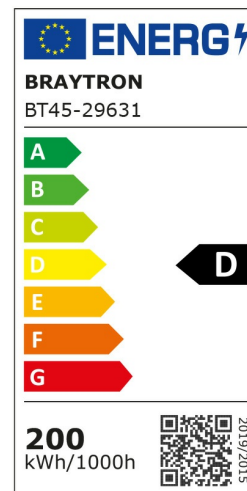

PRODUCT DATASHEET

MODEL NO BT45-29631

DESCRIPTION BRY-HIBAY-HSL-200W-BLC-6500K-IP65-LED HIBAY

Luminare is intended to use in outdoor applications

General Characteristics

Model No	:	BT45-29631
Main Family	:	Outdoor Lighting
Sub Family	:	LED Hibay
Type	:	Hibay
Body Color	:	Black
Lamp Shape	:	Non-Directional
Dimmable	:	Not-Dimmable
Light Source	:	LED
Warranty	:	5 years
Class	:	Class I
IP	:	IP65
IK	:	IK08

Electrical Characteristics

Lifetime	:	50000 h
Voltage	:	220-240V
Power Factor	:	>0,9
Material	:	Aluminium
Working Temperature	:	-20 C+40 C
Frequency	:	50-60 Hz

Package Informations

N.W.	:	2,64 kgs
G.W.	:	3,60 kgs
PCS/CTN	:	1 pcs
Length	:	350 mm
Width	:	350 mm
Height	:	145 mm
EAN	:	5949097728020

Product Characteristics

Wattage	:	200 w
Color Temperature	:	6500K
Quse Lumen	:	28000 lm
Color Rendering Index (CRI)	:	>80
Energy Efficiency Level	:	D
Beam Angle	:	90° Degrees
Color Category	:	Cool White