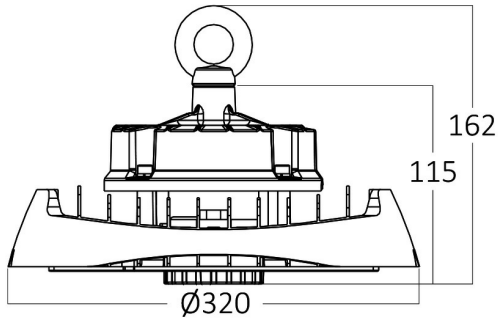

Braytron

PRODUCT DATASHEET

MODEL NO BT45-29631

DESCRIPTION BRY-HIBAY-HSL-200W-BLC-6500K-IP65-LED HIBAY

Luminare is intended to use in outdoor applications

BRAYTRON SRL

Bulavardul Iuliu Maniu, Nr.616, Sector 6, 061129, Bucuresti-ROMANIA

Electrical Characteristics

Lifetime	:	50000 h
Voltage	:	220-240V
Power Factor	:	>0,9
Material	:	Aluminium
Working Temperature	:	-20 C+40 C
Frequency	:	50-60 Hz

Package Informations

N.W.	:	2,64 kgs
G.W.	:	3,60 kgs
PCS/CTN	:	1 pcs
Length	:	350 mm
Width	:	350 mm
Height	:	145 mm
EAN	:	5949097728020

Product Characteristics

Wattage	:	200 w
Color Temperature	:	6500K
Quse Lumen	:	28000 lm
Color Rendering Index (CRI)	:	>80
Energy Efficiency Level	:	D
Beam Angle	:	90° Degrees
Color Category	:	Cool White

Dimensions & Weight

Diameter	:	320 mm
P. Height	:	115 mm
Weight	:	2640 gr