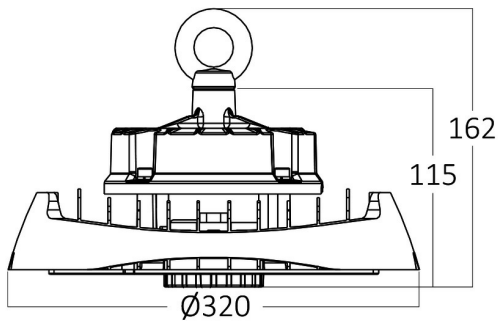

## PRODUCT DATASHEET

MODEL NO BT45-29611

DESCRIPTION BRY-HIBAY-HSL-200W-BLC-4000K-IP65-LED HIBAY

Luminare is intended to use in outdoor applications

### Package Informations

N.W.	:	2,64 kgs
G.W.	:	3,60 kgs
PCS/CTN	:	1 pcs
Length	:	350 mm
Width	:	350 mm
Height	:	145 mm
EAN	:	5949097734496

### Dimensions & Weight

Diameter	:	320 mm
P. Height	:	115 mm
Weight	:	2640 gr