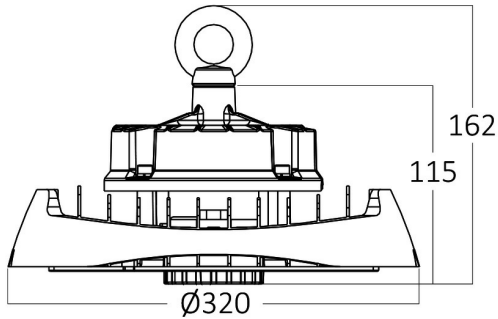

Braytron

PRODUCT DATASHEET

MODEL NO BT45-29611

DESCRIPTION BRY-HIBAY-HSL-200W-BLC-4000K-IP65-LED HIBAY

Luminare is intended to use in outdoor applications

BRAYTRON SRL

Bulavardul Iuliu Maniu, Nr.616, Sector 6, 061129, Bucuresti-ROMANIA

Electrical Characteristics

Lifetime	:	50000 h
Voltage	:	220-240V
Power Factor	:	>0,9
Material	:	Aluminium
Working Temperature	:	-20 C+40 C
Frequency	:	50-60 Hz

Package Informations

N.W.	:	2,64 kgs
G.W.	:	3,60 kgs
PCS/CTN	:	1 pcs
Length	:	350 mm
Width	:	350 mm
Height	:	145 mm
EAN	:	5949097734496

Product Characteristics

Wattage	:	200 w
Color Temperature	:	4000K
Quse Lumen	:	28000 lm
Color Rendering Index (CRI)	:	>80
Energy Efficiency Level	:	D
Beam Angle	:	90° Degrees
Color Category	:	Natural White

Dimensions & Weight

Diameter	:	320 mm
P. Height	:	115 mm
Weight	:	2640 gr