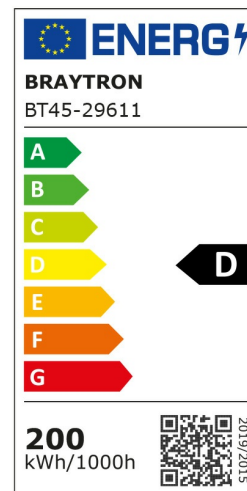

## PRODUCT DATASHEET

MODEL NO BT45-29611

DESCRIPTION BRY-HIBAY-HSL-200W-BLC-4000K-IP65-LED HIBAY

Luminare is intended to use in outdoor applications

### General Characteristics

Model No	:	BT45-29611
Main Family	:	Outdoor Lighting
Sub Family	:	LED Hibay
Type	:	Hibay
Body Color	:	Black
Lamp Shape	:	Non-Directional
Dimmable	:	Not-Dimmable
Light Source	:	LED
Warranty	:	5 years
Class	:	Class I
IP	:	IP65
IK	:	IK08

### Electrical Characteristics

Lifetime	:	50000 h
Voltage	:	220-240V
Power Factor	:	>0,9
Material	:	Aluminium
Working Temperature	:	-20 C+40 C
Frequency	:	50-60 Hz

### Product Characteristics

Wattage	:	200 w
Color Temperature	:	4000K
Quse Lumen	:	28000 lm
Color Rendering Index (CRI)	:	>80
Energy Efficiency Level	:	D
Beam Angle	:	90° Degrees
Color Category	:	Natural White