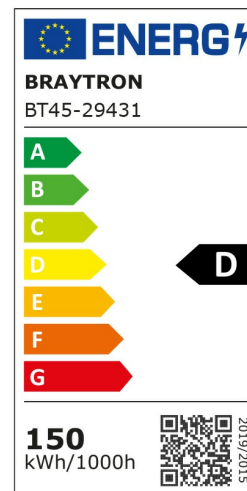

PRODUCT DATASHEET

MODEL NO BT45-29431

DESCRIPTION BRY-HIBAY-HSL-150W-BLC-6500K-IP65-LED HIBAY

Luminare is intended to use in outdoor applications

General Characteristics

Model No	:	BT45-29431
Main Family	:	Outdoor Lighting
Sub Family	:	LED Hibay
Type	:	Hibay
Body Color	:	Black
Lamp Shape	:	Non-Directional
Dimmable	:	Not-Dimmable
Light Source	:	LED
Warranty	:	5 years
Class	:	Class I
IP	:	IP65
IK	:	IK08

Electrical Characteristics

Lifetime	:	50000 h
Voltage	:	220-240V
Power Factor	:	>0,9
Material	:	Aluminium
Working Temperature	:	-20 C+40 C
Frequency	:	50-60 Hz

Package Informations

N.W.	:	2,07 kgs
G.W.	:	2,90 kgs
PCS/CTN	:	1 pcs
Length	:	320 mm
Width	:	315 mm
Height	:	145 mm
EAN	:	5949097728013

Product Characteristics

Wattage	:	150 w
Color Temperature	:	6500K
Quse Lumen	:	21000 lm
Color Rendering Index (CRI)	:	>80
Energy Efficiency Level	:	D
Beam Angle	:	90° Degrees
Color Category	:	Cool White

Dimensions & Weight

Diameter	:	280 mm
P. Height	:	115 mm
Weight	:	2070 gr