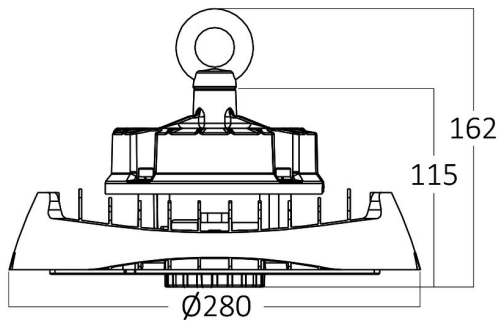

PRODUCT DATASHEET

MODEL NO BT45-29431

DESCRIPTION BRY-HIBAY-HSL-150W-BLC-6500K-IP65-LED HIBAY

Luminare is intended to use in outdoor applications

General Characteristics

Model No	:	BT45-29431
Main Family	:	Outdoor Lighting
Sub Family	:	LED Hibay
Type	:	Hibay
Body Color	:	Black
Lamp Shape	:	Non-Directional
Dimmable	:	Not-Dimmable
Light Source	:	LED
Warranty	:	5 years
Class	:	Class I
IP	:	IP65
IK	:	IK08

Electrical Characteristics

Lifetime	:	50000 h
Voltage	:	220-240V
Power Factor	:	>0,9
Material	:	Aluminium
Working Temperature	:	-20 C+40 C
Frequency	:	50-60 Hz

Package Informations

N.W.	:	2,07 kgs
G.W.	:	2,90 kgs
PCS/CTN	:	1 pcs
Length	:	320 mm
Width	:	315 mm
Height	:	145 mm
EAN	:	5949097728013

Product Characteristics

Wattage	:	150 w
Color Temperature	:	6500K
Quse Lumen	:	21000 lm
Color Rendering Index (CRI)	:	>80
Energy Efficiency Level	:	D
Beam Angle	:	90° Degrees
Color Category	:	Cool White

Dimensions & Weight

Diameter	:	280 mm
P. Height	:	115 mm
Weight	:	2070 gr