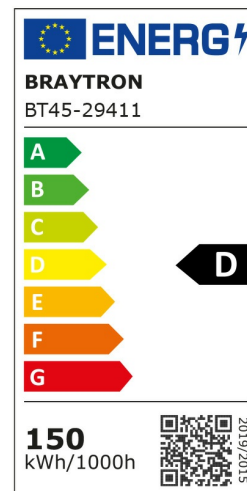

## PRODUCT DATASHEET

MODEL NO BT45-29411

DESCRIPTION BRY-HIBAY-HSL-150W-BLC-4000K-IP65-LED HIBAY

Luminare is intended to use in outdoor applications

### General Characteristics

Model No	:	BT45-29411
Main Family	:	Outdoor Lighting
Sub Family	:	LED Hibay
Type	:	Hibay
Body Color	:	Black
Lamp Shape	:	Non-Directional
Dimmable	:	Not-Dimmable
Light Source	:	LED
Warranty	:	5 years
Class	:	Class I
IP	:	IP65
IK	:	IK08

### Product Characteristics

Wattage	:	150 w
Color Temperature	:	4000K
Quse Lumen	:	21000 lm
Color Rendering Index (CRI)	:	>80
Energy Efficiency Level	:	D
Beam Angle	:	90° Degrees
Color Category	:	Natural White

### Dimensions & Weight

Diameter	:	280 mm
P. Height	:	115 mm
Weight	:	2070 gr