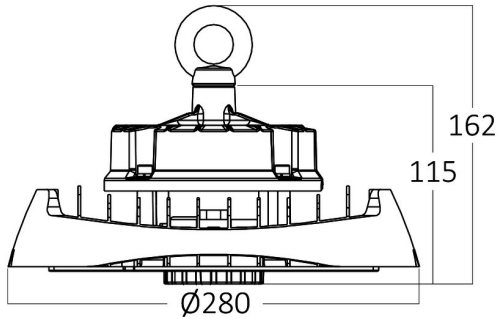

Braytron

PRODUCT DATASHEET

MODEL NO BT45-29411

DESCRIPTION BRY-HIBAY-HSL-150W-BLC-4000K-IP65-LED HIBAY

Luminare is intended to use in outdoor applications

BRAYTRON SRL

Bulavardul iuliu maniu, Nr.616, Sector 6, 061129, Bucuresti-ROMANIA

Electrical Characteristics

Lifetime	:	50000 h
Voltage	:	220-240V
Power Factor	:	>0,9
Material	:	Aluminium
Working Temperature	:	-20 C+40 C
Frequency	:	50-60 Hz

Package Informations

N.W.	:	2,07 kgs
G.W.	:	2,90 kgs
PCS/CTN	:	1 pcs
Length	:	320 mm
Width	:	315 mm
Height	:	145 mm
EAN	:	5949097734489

Product Characteristics

Wattage	:	150 w
Color Temperature	:	4000K
Quse Lumen	:	21000 lm
Color Rendering Index (CRI)	:	>80
Energy Efficiency Level	:	D
Beam Angle	:	90° Degrees
Color Category	:	Natural White

Dimensions & Weight

Diameter	:	280 mm
P. Height	:	115 mm
Weight	:	2070 gr