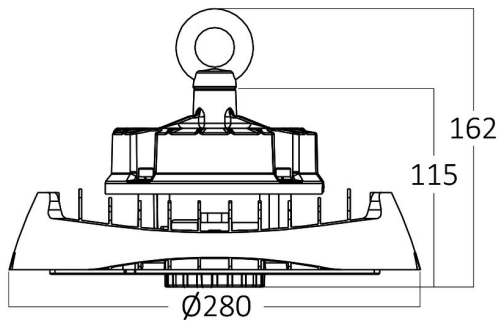

## PRODUCT DATASHEET

MODEL NO BT45-29411

DESCRIPTION BRY-HIBAY-HSL-150W-BLC-4000K-IP65-LED HIBAY

Luminare is intended to use in outdoor applications

### Package Informations

N.W.	:	2,07 kgs
G.W.	:	2,90 kgs
PCS/CTN	:	1 pcs
Length	:	320 mm
Width	:	315 mm
Height	:	145 mm
EAN	:	5949097734489

### Product Characteristics

Wattage	:	150 w
Color Temperature	:	4000K
Quse Lumen	:	21000 lm
Color Rendering Index (CRI)	:	>80
Energy Efficiency Level	:	D
Beam Angle	:	90° Degrees
Color Category	:	Natural White

### Dimensions & Weight

Diameter	:	280 mm
P. Height	:	115 mm
Weight	:	2070 gr