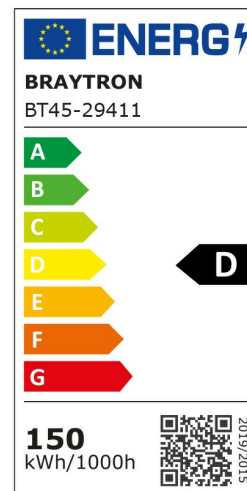

Braytron

PRODUCT DATASHEET

MODEL NO BT45-29411

DESCRIPTION BRY-HIBAY-HSL-150W-BLC-4000K-IP65-LED HIBAY

Luminare is intended to use in outdoor applications

BRAYTRON SRL

Bulavardul iuliu maniu, Nr.616, Sector 6, 061129, Bucuresti-ROMANIA

Electrical Characteristics

Lifetime	:	50000 h
Voltage	:	220-240V
Power Factor	:	>0,9
Material	:	Aluminium
Working Temperature	:	-20 C+40 C
Frequency	:	50-60 Hz

Package Informations

N.W.	:	2,07 kgs
G.W.	:	2,90 kgs
PCS/CTN	:	1 pcs
Length	:	320 mm
Width	:	315 mm
Height	:	145 mm
EAN	:	5949097734489

Product Characteristics

Wattage	:	150 w
Color Temperature	:	4000K
Quse Lumen	:	21000 lm
Color Rendering Index (CRI)	:	>80
Energy Efficiency Level	:	D
Beam Angle	:	90° Degrees
Color Category	:	Natural White

Dimensions & Weight

Diameter	:	280 mm
P. Height	:	115 mm
Weight	:	2070 gr