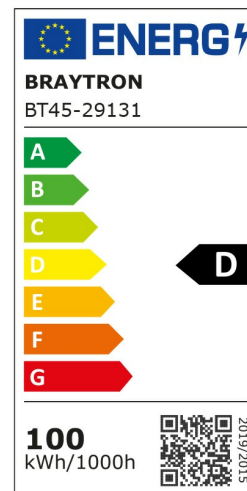

## PRODUCT DATASHEET

MODEL NO BT45-29131

DESCRIPTION BRY-HIBAY-HSL-100W-BLC-6500K-IP65-LED HIBAY

Luminare is intended to use in outdoor applications

### General Characteristics

Model No	:	BT45-29131
Main Family	:	Outdoor Lighting
Sub Family	:	LED Hibay
Type	:	Hibay
Body Color	:	Black
Lamp Shape	:	Non-Directional
Dimmable	:	Not-Dimmable
Light Source	:	LED
Warranty	:	5 years
Class	:	Class I
IP	:	IP65
IK	:	IK08

### Electrical Characteristics

Lifetime	:	50000 h
Voltage	:	220-240V
Power Factor	:	>0,9
Material	:	Aluminium
Working Temperature	:	-20 C+40 C
Frequency	:	50-60 Hz

### Product Characteristics

Wattage	:	100 w
Color Temperature	:	6500K
Quse Lumen	:	14000 lm
Color Rendering Index (CRI)	:	>80
Energy Efficiency Level	:	D
Beam Angle	:	90° Degrees
Color Category	:	Cool White