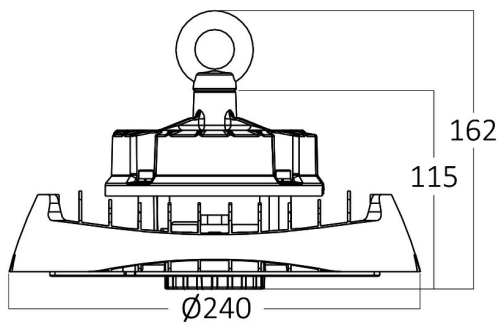

## PRODUCT DATASHEET

MODEL NO BT45-29131

DESCRIPTION BRY-HIBAY-HSL-100W-BLC-6500K-IP65-LED HIBAY

Luminare is intended to use in outdoor applications

### Package Informations

N.W.	:	1,70 kgs
G.W.	:	2,40 kgs
PCS/CTN	:	1 pcs
Length	:	275 mm
Width	:	275 mm
Height	:	145 mm
EAN	:	5949097728006

### Dimensions & Weight

Diameter	:	240 mm
P. Height	:	115 mm
Weight	:	1720 gr