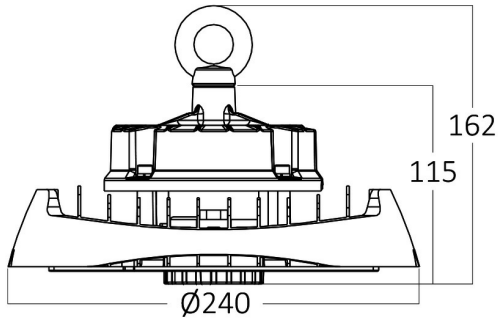

Braytron

PRODUCT DATASHEET

MODEL NO BT45-29131

DESCRIPTION BRY-HIBAY-HSL-100W-BLC-6500K-IP65-LED HIBAY

Luminare is intended to use in outdoor applications

BRAYTRON SRL

Bulavardul Iuliu Maniu, Nr.616, Sector 6, 061129, Bucuresti-ROMANIA

Electrical Characteristics

Lifetime	:	50000 h
Voltage	:	220-240V
Power Factor	:	>0,9
Material	:	Aluminium
Working Temperature	:	-20 C+40 C
Frequency	:	50-60 Hz

Package Informations

N.W.	:	1,70 kgs
G.W.	:	2,40 kgs
PCS/CTN	:	1 pcs
Length	:	275 mm
Width	:	275 mm
Height	:	145 mm
EAN	:	5949097728006

Product Characteristics

Wattage	:	100 w
Color Temperature	:	6500K
Quse Lumen	:	14000 lm
Color Rendering Index (CRI)	:	>80
Energy Efficiency Level	:	D
Beam Angle	:	90° Degrees
Color Category	:	Cool White

Dimensions & Weight

Diameter	:	240 mm
P. Height	:	115 mm
Weight	:	1720 gr