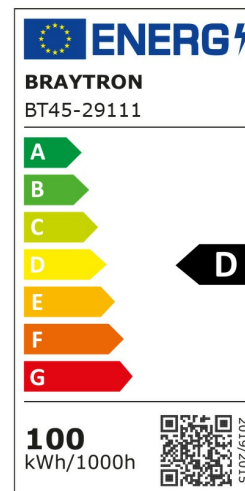

## PRODUCT DATASHEET

MODEL NO BT45-29111

DESCRIPTION BRY-HIBAY-HSL-100W-BLC-4000K-IP65-LED HIBAY

Luminare is intended to use in outdoor applications

### General Characteristics

Model No	:	BT45-29111
Main Family	:	Outdoor Lighting
Sub Family	:	LED Hibay
Type	:	Hibay
Body Color	:	Black
Lamp Shape	:	Non-Directional
Dimmable	:	Not-Dimmable
Light Source	:	LED
Warranty	:	5 years
Class	:	Class I
IP	:	IP65
IK	:	IK08

### Electrical Characteristics

Lifetime	:	50000 h
Voltage	:	220-240V
Power Factor	:	>0,9
Material	:	Aluminium
Working Temperature	:	-20 C+40 C
Frequency	:	50-60 Hz

### Product Characteristics

Wattage	:	100 w
Color Temperature	:	4000K
Quse Lumen	:	14000 lm
Color Rendering Index (CRI)	:	>80
Energy Efficiency Level	:	D
Beam Angle	:	90° Degrees
Color Category	:	Natural White