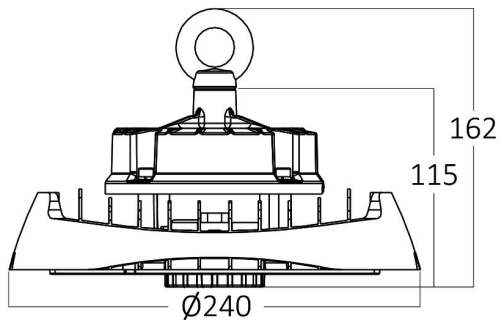

## PRODUCT DATASHEET

MODEL NO BT45-29111

DESCRIPTION BRY-HIBAY-HSL-100W-BLC-4000K-IP65-LED HIBAY

Luminare is intended to use in outdoor applications

### Package Informations

N.W.	:	1,70 kgs
G.W.	:	2,40 kgs
PCS/CTN	:	1 pcs
Length	:	275 mm
Width	:	275 mm
Height	:	145 mm
EAN	:	5949097734472

### Dimensions & Weight

Diameter	:	240 mm
P. Height	:	115 mm
Weight	:	1720 gr