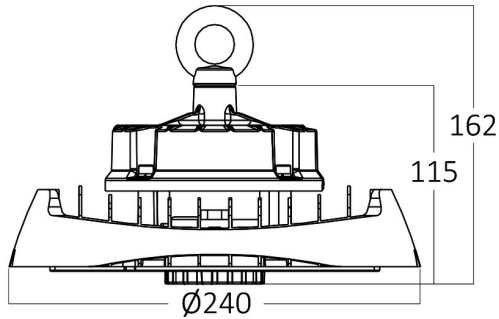

Braytron

PRODUCT DATASHEET

MODEL NO BT45-29111

DESCRIPTION BRY-HIBAY-HSL-100W-BLC-4000K-IP65-LED HIBAY

Luminare is intended to use in outdoor applications

BRAYTRON SRL

Bulavardul iuliu maniu, Nr.616, Sector 6, 061129, Bucuresti-ROMANIA

Electrical Characteristics

Lifetime	:	50000 h
Voltage	:	220-240V
Power Factor	:	>0,9
Material	:	Aluminium
Working Temperature	:	-20 C+40 C
Frequency	:	50-60 Hz

Package Informations

N.W.	:	1,70 kgs
G.W.	:	2,40 kgs
PCS/CTN	:	1 pcs
Length	:	275 mm
Width	:	275 mm
Height	:	145 mm
EAN	:	5949097734472

Product Characteristics

Wattage	:	100 w
Color Temperature	:	4000K
Quse Lumen	:	14000 lm
Color Rendering Index (CRI)	:	>80
Energy Efficiency Level	:	D
Beam Angle	:	90° Degrees
Color Category	:	Natural White

Dimensions & Weight

Diameter	:	240 mm
P. Height	:	115 mm
Weight	:	1720 gr