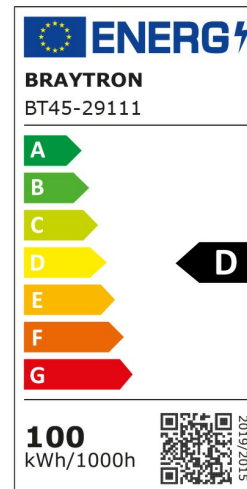

Braytron

PRODUCT DATASHEET

MODEL NO BT45-29111

DESCRIPTION BRY-HIBAY-HSL-100W-BLC-4000K-IP65-LED HIBAY

Luminare is intended to use in outdoor applications

BRAYTRON SRL

Bulavardul iuliu maniu, Nr.616, Sector 6, 061129, Bucuresti-ROMANIA

Electrical Characteristics

Lifetime	:	50000 h
Voltage	:	220-240V
Power Factor	:	>0,9
Material	:	Aluminium
Working Temperature	:	-20 C+40 C
Frequency	:	50-60 Hz

Package Informations

N.W.	:	1,70 kgs
G.W.	:	2,40 kgs
PCS/CTN	:	1 pcs
Length	:	275 mm
Width	:	275 mm
Height	:	145 mm
EAN	:	5949097734472

Product Characteristics

Wattage	:	100 w
Color Temperature	:	4000K
Quse Lumen	:	14000 lm
Color Rendering Index (CRI)	:	>80
Energy Efficiency Level	:	D
Beam Angle	:	90° Degrees
Color Category	:	Natural White

Dimensions & Weight

Diameter	:	240 mm
P. Height	:	115 mm
Weight	:	1720 gr