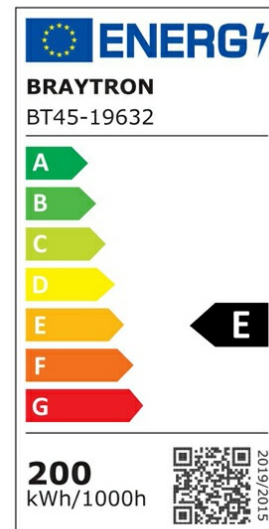

PRODUCT DATASHEET

MODEL NO BT45-19632

DESCRIPTION BRY-HIBAY-PSL-200W-GRY-6500K-IP65-LED HIBAY

Luminare is intended to use in outdoor applications

General Characteristics

Model No	:	BT45-19632
Main Family	:	Outdoor Lighting
Sub Family	:	LED Hibay
Type	:	Hibay
Body Color	:	Grey
Lamp Shape	:	Non-Directional
Dimmable	:	Not-Dimmable
Light Source	:	LED
Warranty	:	5 years
Class	:	Class I
IP	:	IP65
IK	:	IK08

Electrical Characteristics

Lifetime	:	30000 h
Voltage	:	220-240V
Power Factor	:	>0,9
Material	:	Aluminium
Working Temperature	:	-20 C+40 C
Frequency	:	50-60 Hz

Package Informations

N.W.	:	4,58 kgs
G.W.	:	5,25 kgs
PCS/CTN	:	1 pcs
Length	:	385 mm
Width	:	385 mm
Height	:	170 mm
EAN	:	5949097705212

Product Characteristics

Wattage	:	200 w
Color Temperature	:	6500K
Quse Lumen	:	26000 lm
Color Rendering Index (CRI)	:	>80
Energy Efficiency Level	:	E
Beam Angle	:	90° Degrees
Color Category	:	Cool White

Dimensions & Weight

Diameter	:	335 mm
P. Height	:	180 mm
Weight	:	4580 gr