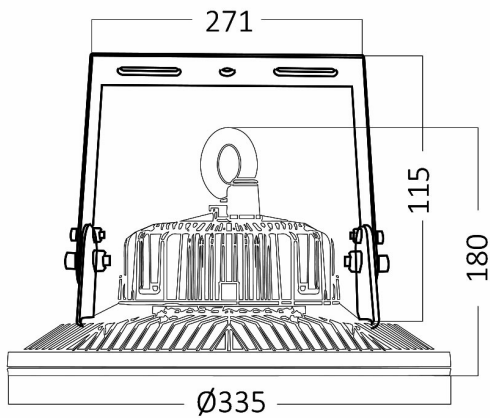

PRODUCT DATASHEET

MODEL NO BT45-19632

DESCRIPTION BRY-HIBAY-PSL-200W-GRY-6500K-IP65-LED HIBAY

Luminare is intended to use in outdoor applications

General Characteristics

Model No	:	BT45-19632
Main Family	:	Outdoor Lighting
Sub Family	:	LED Hibay
Type	:	Hibay
Body Color	:	Grey
Lamp Shape	:	Non-Directional
Dimmable	:	Not-Dimmable
Light Source	:	LED
Warranty	:	5 years
Class	:	Class I
IP	:	IP65
IK	:	IK08

Electrical Characteristics

Lifetime	:	30000 h
Voltage	:	220-240V
Power Factor	:	>0,9
Material	:	Aluminium
Working Temperature	:	-20 C+40 C
Frequency	:	50-60 Hz

Package Informations

N.W.	:	4,58 kgs
G.W.	:	5,25 kgs
PCS/CTN	:	1 pcs
Length	:	385 mm
Width	:	385 mm
Height	:	170 mm
EAN	:	5949097705212

Product Characteristics

Wattage	:	200 w
Color Temperature	:	6500K
Quse Lumen	:	26000 lm
Color Rendering Index (CRI)	:	>80
Energy Efficiency Level	:	E
Beam Angle	:	90° Degrees
Color Category	:	Cool White

Dimensions & Weight

Diameter	:	335 mm
P. Height	:	180 mm
Weight	:	4580 gr