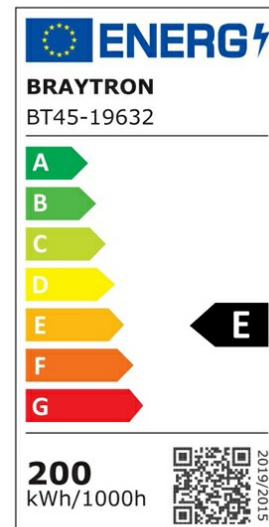

Braytron

PRODUCT DATASHEET

MODEL NO BT45-19632

DESCRIPTION BRY-HIBAY-PSL-200W-GRY-6500K-IP65-LED HIBAY

Luminare is intended to use in outdoor applications

BRAYTRON SRL

Bulavardul iuliu maniu, Nr.616, Sector 6, 061129, Bucuresti-ROMANIA

info@braytron.com

www.braytron.com