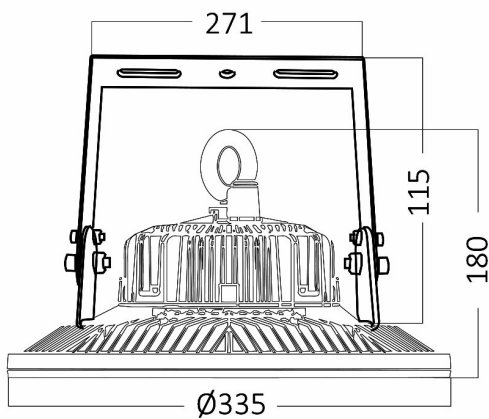

Braytron

PRODUCT DATASHEET

MODEL NO BT45-19612

DESCRIPTION BRY-HIBAY-PSL-200W-GRY-4000K-IP65-LED HIBAY

Luminare is intended to use in outdoor applications

BRAYTRON SRL

Bulavardul iuliu maniu, Nr.616, Sector 6, 061129, Bucuresti-ROMANIA

Electrical Characteristics

Lifetime	:	30000 h
Voltage	:	220-240V
Power Factor	:	>0,9
Material	:	Aluminium
Working Temperature	:	-20 C+40 C
Frequency	:	50-60 Hz

Package Informations

N.W.	:	4,58 kgs
G.W.	:	5,25 kgs
PCS/CTN	:	1 pcs
Length	:	385 mm
Width	:	385 mm
Height	:	170 mm
EAN	:	5949097715853

Product Characteristics

Wattage	:	200 w
Color Temperature	:	4000K
Quse Lumen	:	26000 lm
Color Rendering Index (CRI)	:	>80
Energy Efficiency Level	:	E
Beam Angle	:	90° Degrees
Color Category	:	Natural White

Dimensions & Weight

Diameter	:	335 mm
P. Height	:	180 mm
Weight	:	4580 gr