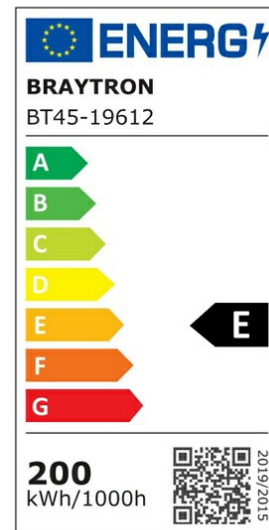

Braytron

PRODUCT DATASHEET

MODEL NO BT45-19612

DESCRIPTION BRY-HIBAY-PSL-200W-GRY-4000K-IP65-LED HIBAY

Luminare is intended to use in outdoor applications

BRAYTRON SRL

Bulavardul iuliu maniu, Nr.616, Sector 6, 061129, Bucuresti-ROMANIA

Electrical Characteristics

Lifetime	:	30000 h
Voltage	:	220-240V
Power Factor	:	>0,9
Material	:	Aluminium
Working Temperature	:	-20 C+40 C
Frequency	:	50-60 Hz

Package Informations

N.W.	:	4,58 kgs
G.W.	:	5,25 kgs
PCS/CTN	:	1 pcs
Length	:	385 mm
Width	:	385 mm
Height	:	170 mm
EAN	:	5949097715853

Product Characteristics

Wattage	:	200 w
Color Temperature	:	4000K
Quse Lumen	:	26000 lm
Color Rendering Index (CRI)	:	>80
Energy Efficiency Level	:	E
Beam Angle	:	90° Degrees
Color Category	:	Natural White