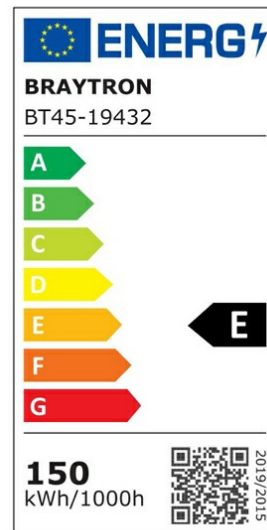

Braytron

PRODUCT DATASHEET

MODEL NO BT45-19432

DESCRIPTION BRY-HIBAY-PSL-150W-GRY-6500K-IP65-LED HIBAY

Luminare is intended to use in outdoor applications

BRAYTRON SRL

Bulavardul iuliu maniu, Nr.616, Sector 6, 061129, Bucuresti-ROMANIA

Electrical Characteristics

Lifetime	:	30000 h
Voltage	:	220-240V
Power Factor	:	>0,9
Material	:	Aluminium
Working Temperature	:	-20 C+40 C
Frequency	:	50-60 Hz

Package Informations

N.W.	:	3,97 kgs
G.W.	:	4,55 kgs
PCS/CTN	:	1 pcs
Length	:	350 mm
Width	:	350 mm
Height	:	170 mm
EAN	:	5949097709234

Product Characteristics

Wattage	:	150 w
Color Temperature	:	6500K
Quse Lumen	:	19500 lm
Color Rendering Index (CRI)	:	>80
Energy Efficiency Level	:	E
Beam Angle	:	90° Degrees
Color Category	:	Cool White

Dimensions & Weight

Diameter	:	296 mm
P. Height	:	174 mm
Weight	:	3970 gr