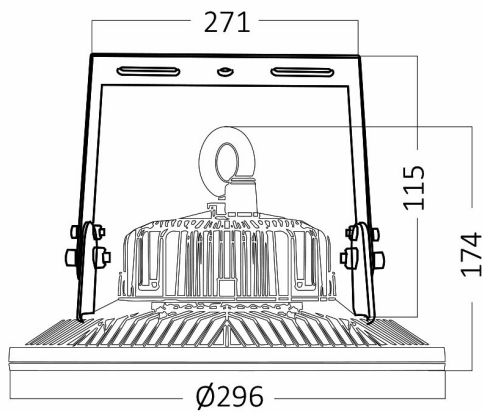

PRODUCT DATASHEET

MODEL NO BT45-19432

DESCRIPTION BRY-HIBAY-PSL-150W-GRY-6500K-IP65-LED HIBAY

Luminare is intended to use in outdoor applications

General Characteristics

Model No	:	BT45-19432
Main Family	:	Outdoor Lighting
Sub Family	:	LED Hibay
Type	:	Hibay
Body Color	:	Grey
Lamp Shape	:	Non-Directional
Dimmable	:	Not-Dimmable
Light Source	:	LED
Warranty	:	5 years
Class	:	Class I
IP	:	IP65
IK	:	IK08

Electrical Characteristics

Lifetime	:	30000 h
Voltage	:	220-240V
Power Factor	:	>0,9
Material	:	Aluminium
Working Temperature	:	-20 C+40 C
Frequency	:	50-60 Hz

Package Informations

N.W.	:	3,97 kgs
G.W.	:	4,55 kgs
PCS/CTN	:	1 pcs
Length	:	350 mm
Width	:	350 mm
Height	:	170 mm
EAN	:	5949097709234

Product Characteristics

Wattage	:	150 w
Color Temperature	:	6500K
Quse Lumen	:	19500 lm
Color Rendering Index (CRI)	:	>80
Energy Efficiency Level	:	E
Beam Angle	:	90° Degrees
Color Category	:	Cool White

Dimensions & Weight

Diameter	:	296 mm
P. Height	:	174 mm
Weight	:	3970 gr