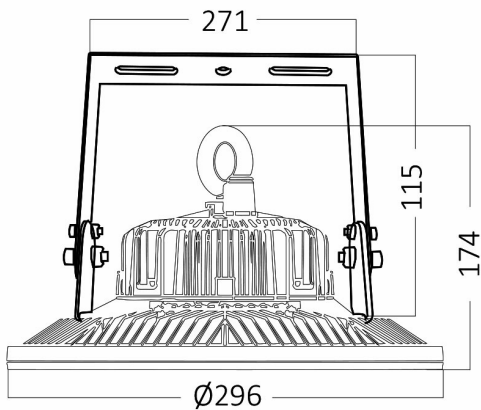

Braytron

PRODUCT DATASHEET

MODEL NO BT45-19432

DESCRIPTION BRY-HIBAY-PSL-150W-GRY-6500K-IP65-LED HIBAY

Luminare is intended to use in outdoor applications

BRAYTRON SRL

Bulavardul iuliu maniu, Nr.616, Sector 6, 061129, Bucuresti-ROMANIA

Electrical Characteristics

Lifetime	:	30000 h
Voltage	:	220-240V
Power Factor	:	>0,9
Material	:	Aluminium
Working Temperature	:	-20 C+40 C
Frequency	:	50-60 Hz

Package Informations

N.W.	:	3,97 kgs
G.W.	:	4,55 kgs
PCS/CTN	:	1 pcs
Length	:	350 mm
Width	:	350 mm
Height	:	170 mm
EAN	:	5949097709234

Product Characteristics

Wattage	:	150 w
Color Temperature	:	6500K
Quse Lumen	:	19500 lm
Color Rendering Index (CRI)	:	>80
Energy Efficiency Level	:	E
Beam Angle	:	90° Degrees
Color Category	:	Cool White

Dimensions & Weight

Diameter	:	296 mm
P. Height	:	174 mm
Weight	:	3970 gr