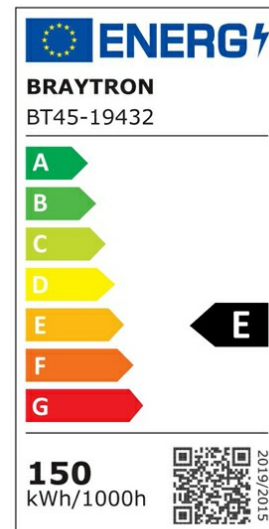

PRODUCT DATASHEET

MODEL NO BT45-19432

DESCRIPTION BRY-HIBAY-PSL-150W-GRY-6500K-IP65-LED HIBAY

Luminare is intended to use in outdoor applications

General Characteristics

Model No	:	BT45-19432
Main Family	:	Outdoor Lighting
Sub Family	:	LED Hibay
Type	:	Hibay
Body Color	:	Grey
Lamp Shape	:	Non-Directional
Dimmable	:	Not-Dimmable
Light Source	:	LED
Warranty	:	5 years
Class	:	Class I
IP	:	IP65
IK	:	IK08

Electrical Characteristics

Lifetime	:	30000 h
Voltage	:	220-240V
Power Factor	:	>0,9
Material	:	Aluminium
Working Temperature	:	-20 C+40 C
Frequency	:	50-60 Hz

Package Informations

N.W.	:	3,97 kgs
G.W.	:	4,55 kgs
PCS/CTN	:	1 pcs
Length	:	350 mm
Width	:	350 mm
Height	:	170 mm
EAN	:	5949097709234

Product Characteristics

Wattage	:	150 w
Color Temperature	:	6500K
Quse Lumen	:	19500 lm
Color Rendering Index (CRI)	:	>80
Energy Efficiency Level	:	E
Beam Angle	:	90° Degrees
Color Category	:	Cool White

Dimensions & Weight

Diameter	:	296 mm
P. Height	:	174 mm
Weight	:	3970 gr