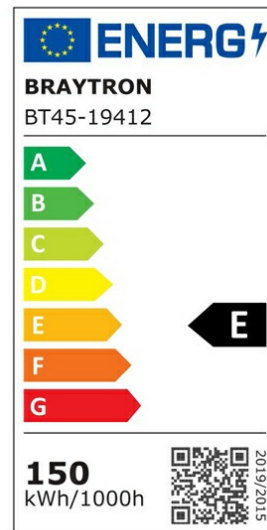

Braytron

PRODUCT DATASHEET

MODEL NO BT45-19412

DESCRIPTION BRY-HIBAY-PSL-150W-GRY-4000K-IP65-LED HIBAY

Luminare is intended to use in outdoor applications

BRAYTRON SRL

Bulavardul iuliu maniu, Nr.616, Sector 6, 061129, Bucuresti-ROMANIA

Electrical Characteristics

Lifetime	:	30000 h
Voltage	:	220-240V
Power Factor	:	>0,9
Material	:	Aluminium
Working Temperature	:	-20 C+40 C
Frequency	:	50-60 Hz

Package Informations

N.W.	:	3,97 kgs
G.W.	:	4,55 kgs
PCS/CTN	:	1 pcs
Length	:	350 mm
Width	:	350 mm
Height	:	170 mm
EAN	:	5949097714160

Product Characteristics

Wattage	:	150 w
Color Temperature	:	4000K
Quse Lumen	:	19500 lm
Color Rendering Index (CRI)	:	>80
Energy Efficiency Level	:	E
Beam Angle	:	90° Degrees
Color Category	:	Natural White

Dimensions & Weight

Diameter	:	296 mm
P. Height	:	174 mm
Weight	:	3970 gr