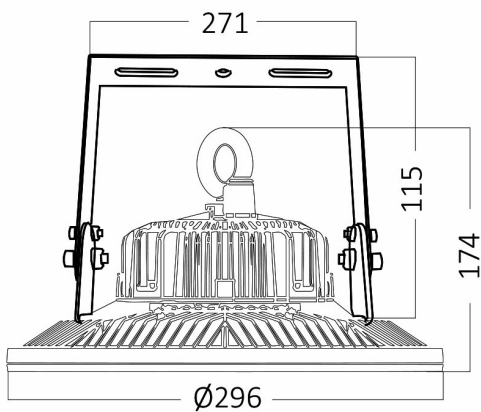

Braytron

PRODUCT DATASHEET

MODEL NO BT45-19412

DESCRIPTION BRY-HIBAY-PSL-150W-GRY-4000K-IP65-LED HIBAY

Luminare is intended to use in outdoor applications

BRAYTRON SRL

Bulavardul iuliu maniu, Nr.616, Sector 6, 061129, Bucuresti-ROMANIA

Electrical Characteristics

Lifetime	:	30000 h
Voltage	:	220-240V
Power Factor	:	>0,9
Material	:	Aluminium
Working Temperature	:	-20 C+40 C
Frequency	:	50-60 Hz

Package Informations

N.W.	:	3,97 kgs
G.W.	:	4,55 kgs
PCS/CTN	:	1 pcs
Length	:	350 mm
Width	:	350 mm
Height	:	170 mm
EAN	:	5949097714160

Product Characteristics

Wattage	:	150 w
Color Temperature	:	4000K
Quse Lumen	:	19500 lm
Color Rendering Index (CRI)	:	>80
Energy Efficiency Level	:	E
Beam Angle	:	90° Degrees
Color Category	:	Natural White

Dimensions & Weight

Diameter	:	296 mm
P. Height	:	174 mm
Weight	:	3970 gr