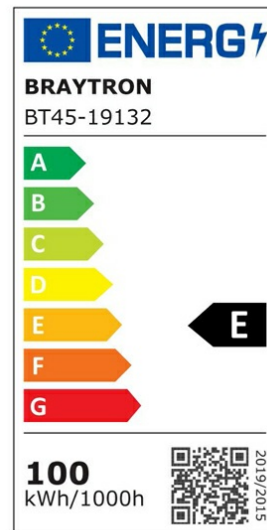

Braytron

PRODUCT DATASHEET

MODEL NO BT45-19132

DESCRIPTION BRY-HIBAY-PSL-100W-GRY-6500K-IP65-LED HIBAY

Luminare is intended to use in outdoor applications

BRAYTRON SRL

Bulavardul iuliu maniu, Nr.616, Sector 6, 061129, Bucuresti-ROMANIA

Electrical Characteristics

Lifetime	:	30000 h
Voltage	:	220-240V
Power Factor	:	>0,9
Material	:	Aluminium
Working Temperature	:	-20 C+40 C
Frequency	:	50-60 Hz

Package Informations

N.W.	:	3,14 kgs
G.W.	:	3,60 kgs
PCS/CTN	:	1 pcs
Length	:	335 mm
Width	:	335 mm
Height	:	160 mm
EAN	:	5949097705205

Product Characteristics

Wattage	:	100 w
Color Temperature	:	6500K
Quse Lumen	:	13000 lm
Color Rendering Index (CRI)	:	>80
Energy Efficiency Level	:	E
Beam Angle	:	90° Degrees
Color Category	:	Cool White

Dimensions & Weight

Diameter	:	255 mm
P. Height	:	165 mm
Weight	:	3140 gr