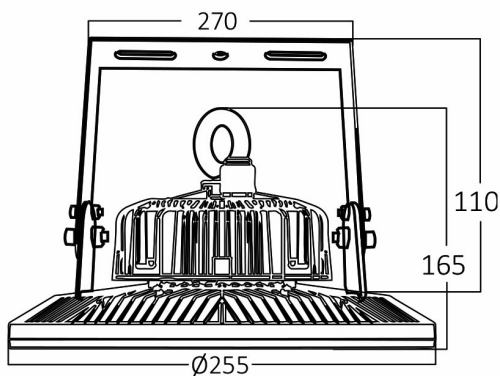

PRODUCT DATASHEET

MODEL NO BT45-19132

DESCRIPTION BRY-HIBAY-PSL-100W-GRY-6500K-IP65-LED HIBAY

Luminare is intended to use in outdoor applications

General Characteristics

Model No	:	BT45-19132
Main Family	:	Outdoor Lighting
Sub Family	:	LED Hibay
Type	:	Hibay
Body Color	:	Grey
Lamp Shape	:	Non-Directional
Dimmable	:	Not-Dimmable
Light Source	:	LED
Warranty	:	5 years
Class	:	Class I
IP	:	IP65
IK	:	IK08

Electrical Characteristics

Lifetime	:	30000 h
Voltage	:	220-240V
Power Factor	:	>0,9
Material	:	Aluminium
Working Temperature	:	-20 C+40 C
Frequency	:	50-60 Hz

Package Informations

N.W.	:	3,14 kgs
G.W.	:	3,60 kgs
PCS/CTN	:	1 pcs
Length	:	335 mm
Width	:	335 mm
Height	:	160 mm
EAN	:	5949097705205

Product Characteristics

Wattage	:	100 w
Color Temperature	:	6500K
Quse Lumen	:	13000 lm
Color Rendering Index (CRI)	:	>80
Energy Efficiency Level	:	E
Beam Angle	:	90° Degrees
Color Category	:	Cool White

Dimensions & Weight

Diameter	:	255 mm
P. Height	:	165 mm
Weight	:	3140 gr