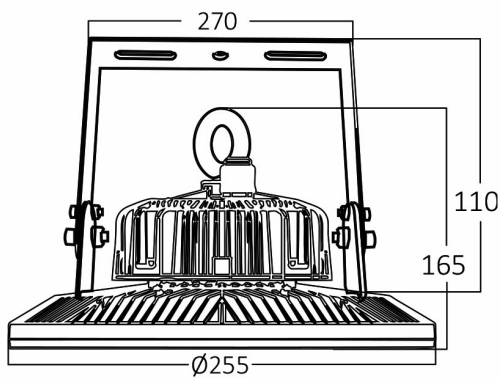

Braytron

PRODUCT DATASHEET

MODEL NO BT45-19132

DESCRIPTION BRY-HIBAY-PSL-100W-GRY-6500K-IP65-LED HIBAY

Luminare is intended to use in outdoor applications

BRAYTRON SRL

Bulavardul iuliu maniu, Nr.616, Sector 6, 061129, Bucuresti-ROMANIA

Electrical Characteristics

Lifetime	:	30000 h
Voltage	:	220-240V
Power Factor	:	>0,9
Material	:	Aluminium
Working Temperature	:	-20 C+40 C
Frequency	:	50-60 Hz

Package Informations

N.W.	:	3,14 kgs
G.W.	:	3,60 kgs
PCS/CTN	:	1 pcs
Length	:	335 mm
Width	:	335 mm
Height	:	160 mm
EAN	:	5949097705205

Product Characteristics

Wattage	:	100 w
Color Temperature	:	6500K
Quse Lumen	:	13000 lm
Color Rendering Index (CRI)	:	>80
Energy Efficiency Level	:	E
Beam Angle	:	90° Degrees
Color Category	:	Cool White

Dimensions & Weight

Diameter	:	255 mm
P. Height	:	165 mm
Weight	:	3140 gr