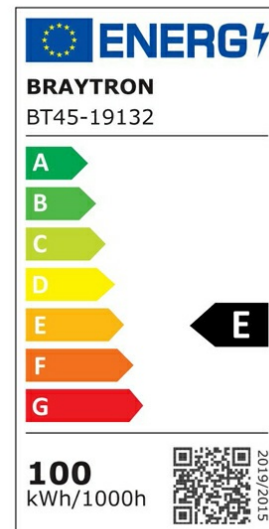

PRODUCT DATASHEET

MODEL NO BT45-19132

DESCRIPTION BRY-HIBAY-PSL-100W-GRY-6500K-IP65-LED HIBAY

Luminare is intended to use in outdoor applications

General Characteristics

Model No	:	BT45-19132
Main Family	:	Outdoor Lighting
Sub Family	:	LED Hibay
Type	:	Hibay
Body Color	:	Grey
Lamp Shape	:	Non-Directional
Dimmable	:	Not-Dimmable
Light Source	:	LED
Warranty	:	5 years
Class	:	Class I
IP	:	IP65
IK	:	IK08

Electrical Characteristics

Lifetime	:	30000 h
Voltage	:	220-240V
Power Factor	:	>0,9
Material	:	Aluminium
Working Temperature	:	-20 C+40 C
Frequency	:	50-60 Hz

Package Informations

N.W.	:	3,14 kgs
G.W.	:	3,60 kgs
PCS/CTN	:	1 pcs
Length	:	335 mm
Width	:	335 mm
Height	:	160 mm
EAN	:	5949097705205

Product Characteristics

Wattage	:	100 w
Color Temperature	:	6500K
Quse Lumen	:	13000 lm
Color Rendering Index (CRI)	:	>80
Energy Efficiency Level	:	E
Beam Angle	:	90° Degrees
Color Category	:	Cool White

Dimensions & Weight

Diameter	:	255 mm
P. Height	:	165 mm
Weight	:	3140 gr