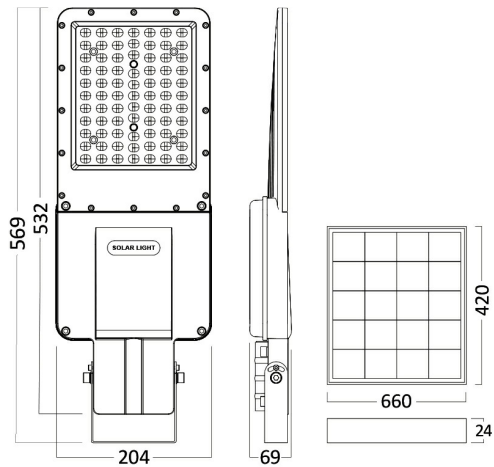

PRODUCT DATASHEET

MODEL NO BT43-29432

DESCRIPTION BRY-SOLAR-ST02-150W-6500K-SNS-IP65-SOLAR STREET LI

Luminare is intended to use in outdoor applications

BRAYTRON SRL

Bulavardul Iuliu Maniu, Nr.616, Sector 6, 061129, Bucuresti-ROMANIA

Electrical Characteristics

Lifetime	:	20000 h
Voltage	:	Solar Panel Energy
Material	:	Aluminium
Working Temperature	:	-20 C+40 C
Working Time	:	10-12 h
Capacity Watt	:	150 w

Package Informations

N.W.	:	14,05 kgs
G.W.	:	15,80 kgs
PCS/CTN	:	5 pcs
Length	:	565 mm
Width	:	410 mm
Height	:	235 mm
EAN	:	5949097729706

Dimensions & Weight

P. Length	:	537 mm
P. Width	:	205 mm
P. Height	:	65 mm
Weight	:	2810 gr

Sensor Informations

Sensor Type	:	Microwave
Detection Distance	:	5m-8m
Detection Angle	:	180° Degrees
Time Delay	:	10sec-1min

Solar Informations

Solar Panel	:	5V, 50W
Solar Power	:	20w